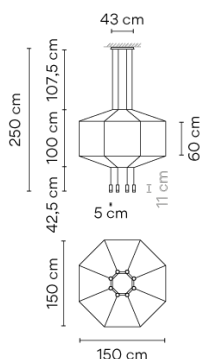

0299

Design By Arik Levy

Wireflow designed by Arik Levy. A hanging lamp which reviews and updates the chandelier look through an exercise of simplification that explores its essence and enhances its outline with great delicacy and at the same time a strong formal presence. Its appearance, as a structure of fine cables finished with eight LED terminals, discretely connects with classic chandelier models, taking this type of lamp to a new, groundbreaking and futuristic dimension. Employing CREA product configurator software, the design can be modified to adapt to your specific project requirements.

Model Sheet

Optional: Extra cable length
Min. quantity, upcharge and extra lead time apply [EN]

Finish	04 Black RAL 9005
LED temperature color	2700 K / 3000 K / 3500 K
Dimming	Push; 1-10V; DALI-2 / Casambi
Installation type	Surface Canopy

Materials	Ceiling rose: Steel Body: Aluminum Horizontal rods: Steel
Light source	8 x LED 4,48W 350mA D
LED	CRI>90 3922 lm 109 2700 K / 3000 K / 3500 K
Driver	Constant Current 350 110~240 V V 50~60 Hz HZ

Application	Hanging lamps
Packaging	2 Box 1,633 m x 1,619 m x 0,086 m Gross weight 18.2 Net weight 15.27 Vol. 0.3245

Lighting effect

Volumetric Diffuser

Subtly directed, diffused light that generates a soft hierarchy of light on to the illuminated surface