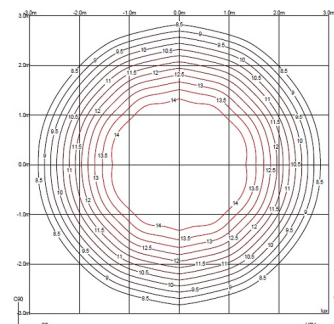

<b>Materials</b>	Ceiling rose: Steel Body: Aluminum Horizontal rods: Steel
<b>Light source</b>	8 x LED 4,48W 350mA D
<b>LED</b>	CRI>90 3922 lm 109 2700 K / 3000 K / 3500 K
<b>Driver</b>	Constant Current 350 110~240 V V 50~60 Hz HZ

<b>Application</b>	Hanging lamps
<b>Packaging</b>	2 Box 1,633 m x 1,619 m x 0,086 m Gross weight 18.2 Net weight 15.27 Vol. 0.3245

### Photometric Data

<b>Efficiency</b>	40.11%
<b>Coordinate System</b>	CG
<b>Total Flux</b>	3922.20
<b>Maximum Value</b>	53.86