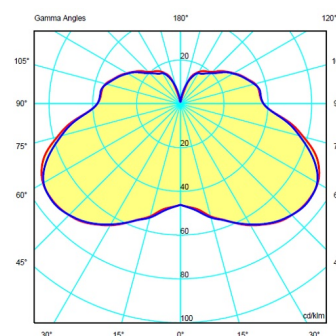

<b>Application</b>	Hanging lamps
<b>Packaging</b>	2 Box 1,633 m x 1,619 m x 0,086 m Gross weight 18.2 Net weight 15.27 Vol. 0.3245

#### Volumetric Diffuser

Subtly directed, diffused light that generates a soft hierarchy of light on to the illuminated surface

### Photometric Data

<b>Efficiency</b>	40.11%
<b>Coordinate System</b>	CG
<b>Total Flux</b>	3922.20
<b>Maximum Value</b>	53.86