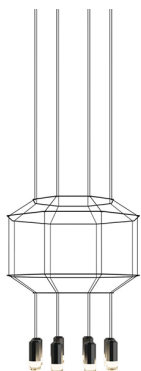

## 0299

Design By Arik Levy

Wireflow designed by Arik Levy. A hanging lamp which reviews and updates the chandelier look through an exercise of simplification that explores its essence and enhances its outline with great delicacy and at the same time a strong formal presence. Its appearance, as a structure of fine cables finished with eight LED terminals, discretely connects with classic chandelier models, taking this type of lamp to a new, groundbreaking and futuristic dimension. Employing CREA product configurator software, the design can be modified to adapt to your specific project requirements.

## Model Sheet

**Optional: Extra cable length**  
Min. quantity, upcharge and extra lead time apply [EN]

<b>Finish</b>	04 Black RAL 9005
<b>LED temperature color</b>	2700 K / 3000 K / 3500 K
<b>Dimming</b>	Push; 1-10V; DALI-2 / Casambi
<b>Installation type</b>	Surface Canopy

<b>Materials</b>	Ceiling rose: Steel Body: Aluminum Horizontal rods: Steel
<b>Light source</b>	8 x LED 4,48W 350mA D
<b>LED</b>	CRI>90 3922 lm 109 2700 K / 3000 K / 3500 K
<b>Driver</b>	Constant Current 350 110~240 V V 50~60 Hz HZ

#### Volumetric Diffuser

Subtly directed, diffused light that generates a soft hierarchy of light on to the illuminated surface