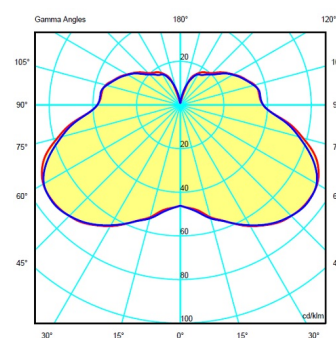

**Installation type** Surface Canopy

**Materials** Ceiling rose: Steel  
Body: Aluminum  
Horizontal rods: Steel

**Light source** 8 x LED 4,48W 350mA

**LED** CRI>90 3922 lm 109  
2700 K / 3000 K / 3500 K

#### Volumetric Diffuser

Subtly directed, diffused light that generates a soft hierarchy of light on to the illuminated surface

### Photometric Data

<b>Efficiency</b>	40.11%
<b>Coordinate System</b>	CG
<b>Total Flux</b>	3922.20
<b>Maximum Value</b>	53.86