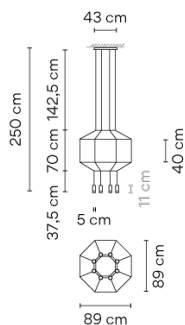

0301

Design By Arik Levy

Wireflow designed by Arik Levy. A hanging lamp which reviews and updates the chandelier look through an exercise of simplification that explores its essence and enhances its outline with great delicacy and at the same time a strong formal presence. Its appearance, as a structure of fine cables finished with eight terminals, discretely connects with classic chandelier models, taking this type of lamp to a new, groundbreaking and futuristic dimension. Employing CREA product configurator software, the design can be modified to adapt to your specific project requirements.

Model Sheet

Optional: Extra cable length
Min. quantity, upcharge and extra lead time apply [EN]

Finish	O4 Black RAL 9005
LED temperature color	2700 K / 3000 K / 3500 K
Dimming	Casambi / Push; 1-10V; DALI-2

Installation type Surface Canopy

Materials Ceiling rose: Steel
Body: Aluminum
Horizontal rods: Steel

Light source 8 x LED 4,48W 350mA

LED CRI>90 3922 lm 109
2700 K / 3000 K / 3500 K

Driver Constant Current 350 110~240
V V 50~60 Hz HZ

Application Hanging lamps

Packaging 2 Box
1.158 m x 1.133 m x 0.086 m
Gross weight 14.4
Net weight 11.08
Vol. 0.21

Lighting effect

Volumetric Diffuser

Subtly directed, diffused light that generates a soft hierarchy of light on to the illuminated surface