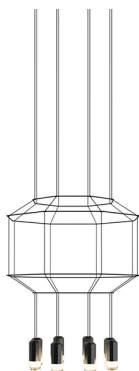

## 0301

Design By Arik Levy

Wireflow designed by Arik Levy. A hanging lamp which reviews and updates the chandelier look through an exercise of simplification that explores its essence and enhances its outline with great delicacy and at the same time a strong formal presence. Its appearance, as a structure of fine cables finished with eight terminals, discretely connects with classic chandelier models, taking this type of lamp to a new, groundbreaking and futuristic dimension. Employing CREA product configurator software, the design can be modified to adapt to your specific project requirements.

## Model Sheet

**Optional: Extra cable length**  
Min. quantity, upcharge and extra lead time apply [EN]

<b>Finish</b>	 O4 Black RAL 9005
<b>LED temperature color</b>	2700 K / 3000 K / 3500 K
<b>Dimming</b>	Casambi / Push; 1-10V; DALI-2

**Installation type** Surface Canopy

**Materials** Ceiling rose: Steel  
Body: Aluminum  
Horizontal rods: Steel

**Light source** 8 x LED 4,48W 350mA

**LED** CRI>90 3922 lm 109  
2700 K / 3000 K / 3500 K

#### Volumetric Diffuser

Subtly directed, diffused light that generates a soft hierarchy of light on to the illuminated surface