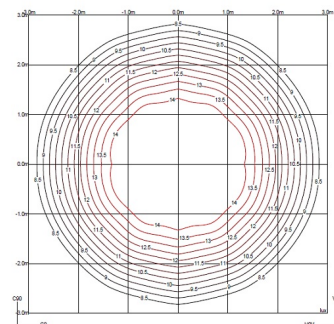

**Installation type** Surface Canopy

**Materials** Ceiling rose: Steel  
Body: Aluminum  
Horizontal rods: Steel

**Light source** 8 x LED 4,48W 350mA

**LED** CRI>90 3922 lm 109  
2700 K / 3000 K / 3500 K

**Driver** Constant Current 350 110~240  
V V 50~60 Hz HZ

**Application** Hanging lamps

**Packaging** 2 Box  
1.158 m x 1.133 m x 0.086 m  
Gross weight 14.4  
Net weight 11.08  
Vol. 0.21

### Photometric Data

<b>Efficiency</b>	40.11%
<b>Coordinate System</b>	CG
<b>Total Flux</b>	3922.20
<b>Maximum Value</b>	53.86