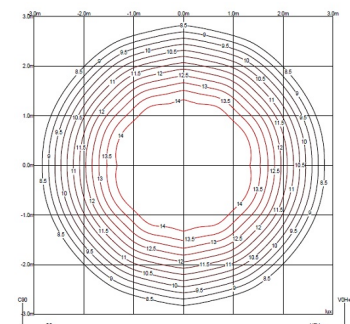

<b>Materials</b>	Ceiling rose: Steel Body: Aluminum Horizontal rods: Steel
<b>Light source</b>	8 x LED 4,48W 350mA 
<b>LED</b>	CR>90 3922 lm 109 2700 K / 3000 K / 3500 K
<b>Driver</b>	Constant Current 350 110~240 V V 50~60 Hz HZ

**Application** Hanging lamps

**Packaging** 2 Box  
0.6 m x 0.6 m x 0.27 m  
Gross weight 12.5  
Net weight 11.25  
Vol. 0.1558

### Photometric Data

<b>Efficiency</b>	40.11%
<b>Coordinate System</b>	CG
<b>Total Flux</b>	3922.20
<b>Maximum Value</b>	53.86