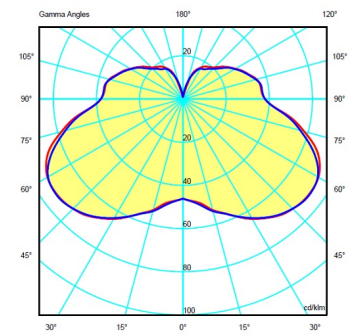

**Application** Hanging lamps

**Packaging** 2 Box  
0.6 m x 0.6 m x 0.27 m  
Gross weight 12.5  
Net weight 11.25  
Vol. 0.1558

#### Volumetric Diffuser

Subtly directed, diffused light that generates a soft hierarchy of light on to the illuminated surface

### Photometric Data

<b>Efficiency</b>	40.11%
<b>Coordinate System</b>	CG
<b>Total Flux</b>	3922.20
<b>Maximum Value</b>	53.86