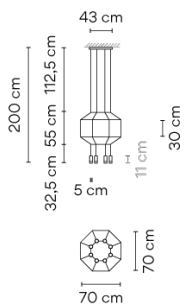

## Model Sheet

**Optional: Extra cable length**  
Min. quantity, upcharge and extra lead time apply [EN]

<b>Finish</b>	● O4 Black RAL 9005
<b>LED temperature color</b>	2700 K / 3000 K / 3500 K
<b>Dimming</b>	Push; 1-10V; DALI-2 / Casambi
<b>Installation type</b>	Surface Canopy

<b>Materials</b>	Ceiling rose: Steel Body: Aluminum Horizontal rods: Steel
<b>Light source</b>	8 x LED 4,48W 350mA 
<b>LED</b>	CR>90 3922 lm 109 2700 K / 3000 K / 3500 K
<b>Driver</b>	Constant Current 350 110~240 V V 50~60 Hz HZ

**Application** Hanging lamps

**Packaging** 2 Box  
0.6 m x 0.6 m x 0.27 m  
Gross weight 12.5  
Net weight 11.25  
Vol. 0.1558

### Photometric Data

<b>Efficiency</b>	40.11%
<b>Coordinate System</b>	CG
<b>Total Flux</b>	3922.20
<b>Maximum Value</b>	53.86