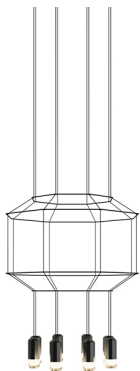

## 0302

Design By Arik Levy

Wireflow designed by Arik Levy. A hanging lamp which reviews and updates the chandelier look through an exercise of simplification that explores its essence and enhances its outline with great delicacy and at the same time a strong formal presence. Its appearance, as a structure of fine cables finished with eight LED terminals, discretely connects with classic chandelier models, taking this type of lamp to a new, groundbreaking and futuristic dimension. Employing CREA product configurator software, the design can be modified to adapt to your specific project requirements.

## Model Sheet

**Optional: Extra cable length**  
Min. quantity, upcharge and extra lead time apply [EN]

<b>Finish</b>	● O4 Black RAL 9005
<b>LED temperature color</b>	2700 K / 3000 K / 3500 K
<b>Dimming</b>	Push; 1-10V; DALI-2 / Casambi
<b>Installation type</b>	Surface Canopy

<b>Materials</b>	Ceiling rose: Steel Body: Aluminum Horizontal rods: Steel
<b>Light source</b>	8 x LED 4,48W 350mA 
<b>LED</b>	CR>90 3922 lm 109 2700 K / 3000 K / 3500 K
<b>Driver</b>	Constant Current 350 110~240 V V 50~60 Hz HZ

#### Volumetric Diffuser

Subtly directed, diffused light that generates a soft hierarchy of light on to the illuminated surface