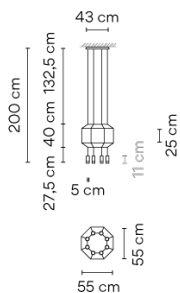

0303

Design By Arik Levy

Wireflow designed by Arik Levy. A hanging lamp which reviews and updates the chandelier look through an exercise of simplification that explores its essence and enhances its outline with great delicacy and at the same time a strong formal presence. Its appearance, as a structure of fine cables finished with eight LED terminals, discretely connects with classic chandelier models, taking this type of lamp to a new, groundbreaking and futuristic dimension. Employing CREA product configurator software, the design can be modified to adapt to your specific project requirements.

Model Sheet

Optional: Extra cable length
Min. quantity, upcharge and extra lead time apply [EN]

Finish	04 Black RAL 9005
LED temperature color	2700 K / 3000 K / 3500 K
Dimming	Casambi / Push; 1-10V; DALI-2
Installation type	Surface Canopy

Materials	Ceiling rose: Steel Body: Aluminum Horizontal rods: Steel
Light source	8 x LED 4,48W 350mA D
LED	CRI>90 3922 lm 109 2700 K / 3000 K / 3500 K
Driver	Constant Current 350 110~240 V V 50~60 Hz HZ

Application Hanging lamps

Packaging 2 Box
0.6 m x 0.6 m x 0.27 m
Gross weight 11.9
Net weight 9.25
Vol. 0.1558

Lighting effect

Volumetric Diffuser

Subtly directed, diffused light that generates a soft hierarchy of light on to the illuminated surface