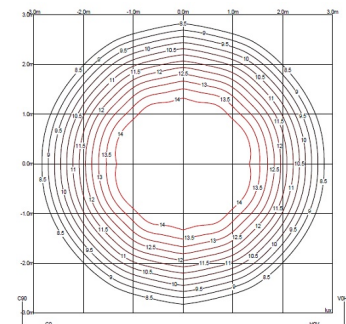

<b>Materials</b>	Ceiling rose: Steel Body: Aluminum Horizontal rods: Steel
<b>Light source</b>	8 x LED 4,48W 350mA D
<b>LED</b>	CRI>90 3922 lm 109 2700 K / 3000 K / 3500 K
<b>Driver</b>	Constant Current 350 110~240 V V 50~60 Hz HZ

**Application** Hanging lamps

**Packaging** 2 Box  
0.6 m x 0.6 m x 0.27 m  
Gross weight 11.9  
Net weight 9.25  
Vol. 0.1558

### Photometric Data

<b>Efficiency</b>	40.11%
<b>Coordinate System</b>	CG
<b>Total Flux</b>	2941.60
<b>Maximum Value</b>	53.87