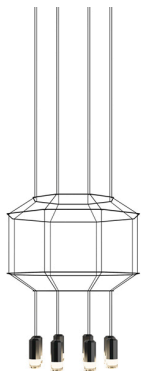

## 0303

Design By Arik Levy

Wireflow designed by Arik Levy. A hanging lamp which reviews and updates the chandelier look through an exercise of simplification that explores its essence and enhances its outline with great delicacy and at the same time a strong formal presence. Its appearance, as a structure of fine cables finished with eight LED terminals, discretely connects with classic chandelier models, taking this type of lamp to a new, groundbreaking and futuristic dimension. Employing CREA product configurator software, the design can be modified to adapt to your specific project requirements.

## Model Sheet

**Optional: Extra cable length**  
Min. quantity, upcharge and extra lead time apply [EN]

<b>Finish</b>	04 Black RAL 9005
<b>LED temperature color</b>	2700 K / 3000 K / 3500 K
<b>Dimming</b>	Casambi / Push; 1-10V; DALI-2
<b>Installation type</b>	Surface Canopy

<b>Materials</b>	Ceiling rose: Steel Body: Aluminum Horizontal rods: Steel
<b>Light source</b>	8 x LED 4,48W 350mA D
<b>LED</b>	CRI>90 3922 lm 109 2700 K / 3000 K / 3500 K
<b>Driver</b>	Constant Current 350 110~240 V V 50~60 Hz HZ

#### Volumetric Diffuser

Subtly directed, diffused light that generates a soft hierarchy of light on to the illuminated surface