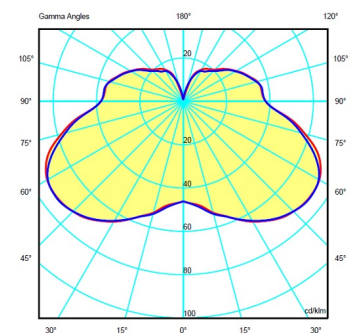

**Application** Hanging lamps

**Packaging** 2 Box  
0.6 m x 0.6 m x 0.27 m  
Gross weight 11.9  
Net weight 9.25  
Vol. 0.1558

### Photometric Data

<b>Efficiency</b>	40.11%
<b>Coordinate System</b>	CG
<b>Total Flux</b>	2941.60
<b>Maximum Value</b>	53.87