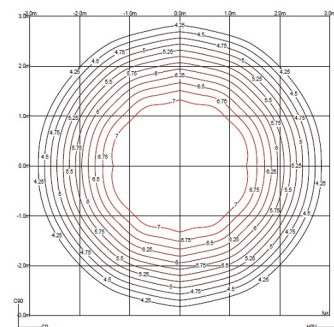

<b>Materials</b>	Ceiling rose: Steel Body: Aluminum Horizontal rods: Steel
<b>Light source</b>	4 x LED 4,48W 350mA 
<b>LED</b>	CRI>90 1961 lm 109 2700 K / 3000 K / 3500 K
<b>Driver</b>	Constant Current 350 110~240 V V 50~60 Hz HZ

<b>Application</b>	Hanging lamps
<b>Packaging</b>	2 Box 0.833 m x 0.819 m x 0.086 m Gross weight 8.5 Net weight 7.15 Vol. 0.1027

### Photometric Data

<b>Efficiency</b>	40.11%
<b>Coordinate System</b>	CG
<b>Total Flux</b>	1961
<b>Maximum Value</b>	53.86