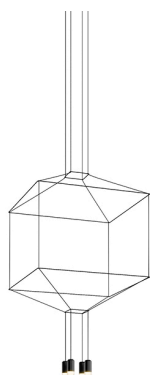

## 0311

Design By Arik Levy

Wireflow designed by Arik Levy. A hanging lamp which reviews and updates the chandelier look through an exercise of simplification that explores its essence and enhances its outline with great delicacy and at the same time a strong formal presence. Its appearance, as a structure of fine cables finished with four LED terminals, discretely connects with classic chandelier models, taking this type of lamp to a new, groundbreaking and futuristic dimension. Employing CREA product configurator software, the design can be modified to adapt to your specific project requirements.

## Model Sheet

**Optional: Extra cable length**  
Min. quantity, upcharge and extra lead time apply [EN]

<b>Finish</b>	● 04 Black RAL 9005
<b>LED temperature color</b>	2700 K / 3000 K / 3500 K
<b>Dimming</b>	Push; 1-10V; DALI-2 / Casambi
<b>Installation type</b>	Surface Canopy

<b>Materials</b>	Ceiling rose: Steel Body: Aluminum Horizontal rods: Steel
<b>Light source</b>	4 x LED 4,48W 350mA 
<b>LED</b>	CRI>90 1961 lm 109 2700 K / 3000 K / 3500 K
<b>Driver</b>	Constant Current 350 110~240 V V 50~60 Hz HZ

#### Volumetric Diffuser

Subtly directed, diffused light that generates a soft hierarchy of light on to the illuminated surface