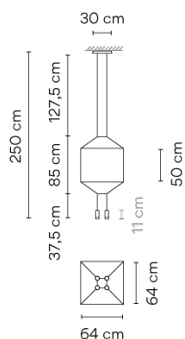

## Model Sheet

**Optional: Extra cable length**  
Min. quantity, upcharge and extra lead time apply [EN]

<b>Finish</b>	● 04 Black RAL 9005
<b>LED temperature color</b>	2700 K / 3000 K / 3500 K
<b>Dimming</b>	Push; 1-10V; DALI-2 / Casambi
<b>Installation type</b>	Surface Canopy

<b>Materials</b>	Ceiling rose: Steel Body: Aluminum Horizontal rods: Steel
<b>Light source</b>	4 x LED 4,48W 350mA 
<b>LED</b>	CRI>90 1961 lm 109 2700 K / 3000 K / 3500 K
<b>Driver</b>	Constant Current 350 110~240 V V 50~60 Hz HZ

<b>Application</b>	Hanging lamps
<b>Packaging</b>	2 Box 0.833 m x 0.819 m x 0.086 m Gross weight 8.5 Net weight 7.15 Vol. 0.1027

### Photometric Data

<b>Efficiency</b>	40.11%
<b>Coordinate System</b>	CG
<b>Total Flux</b>	1961
<b>Maximum Value</b>	53.86