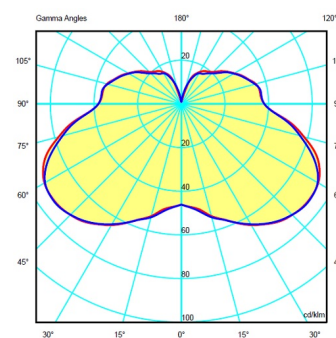

<b>Application</b>	Hanging lamps
<b>Packaging</b>	2 Box 0.833 m x 0.819 m x 0.086 m Gross weight 8.5 Net weight 7.15 Vol. 0.1027

#### Volumetric Diffuser

Subtly directed, diffused light that generates a soft hierarchy of light on to the illuminated surface

### Photometric Data

<b>Efficiency</b>	40.11%
<b>Coordinate System</b>	CG
<b>Total Flux</b>	1961
<b>Maximum Value</b>	53.86