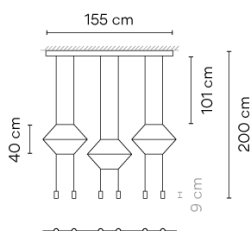

# Wireflow lineal

VIBIA

0325

Design By Arik Levy

Wireflow designed by Arik Levy. Linear hanging lamp. Its appearance, as a structure of fine cables finished with six 4,5W LED terminals, is ideal for discretely connecting with classic chandelier models, taking this type of lamp to a new, groundbreaking and futuristic dimension. Employing CREA product configurator software, the design can be modified to adapt to your specific project requirements. Ideal for decorating large spaces, particularly ones with high ceilings, including hotel reception areas, retail sales points and food and drinks bars.

## Model Sheet

**Optional: Extra cable length**  
Min. quantity, upcharge and extra lead time apply [EN]

<b>Finish</b>	● O4 Black RAL 9005
<b>LED temperature color</b>	2700 K / 3000 K / 3500 K
<b>Dimming</b>	DALI / Push; 1-10V / Casambi
<b>Installation type</b>	Surface Canopy
<b>Materials</b>	Body: Steel Horizontal rods: Steel Ceiling rose: Aluminum
<b>Light source</b>	6 x LED 4,48W 350mA 
<b>LED</b>	CR>90 2942 lm 109 2700 K / 3000 K / 3500 K
<b>Driver</b>	Constant Current 350 110~240 V V 50~60 Hz HZ
<b>Remarks</b>	Linear canopy   <b>Dimmable</b> <b>LED</b> <b>IP20</b> <b>Bi-volt</b> <b>50-60Hz</b>
<b>Application</b>	Hanging lamps
<b>Packaging</b>	1 Box 2,3 m x 0,2 m x 0,075 m Gross weight 7,6 Net weight 5,3 Vol. 0,0345

### Photometric Data

<b>Efficiency</b>	46.23%
<b>Coordinate System</b>	CG
<b>Total Flux</b>	2941,60
<b>Maximum Value</b>	320,26