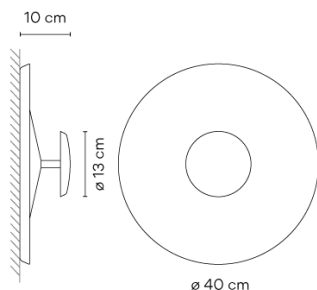

Top is a wall lamp that comes in a range of balanced colours that help to create very warm atmospheres. The Top collection offers indirect light that is confined within its diameter, forming a contrast with the outer part of the lamp.

Model Sheet