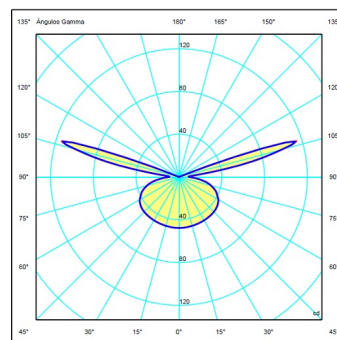

**Installation type** Surface Canopy

**Materials**  
Body: Aluminum  
Diffuser: Aluminum  
Ceiling rose: Steel

**Light source** 1 x LED PLATE 18,3W 500mA

**LED** CRI>90 2050 lm 112  
2700 K / 3500 K

**Driver** Constant Current 500  
220-240 V V 50-60 Hz HZ

**Application** Wall Lamps

**Packaging**  
1 Box  
0.558 m x 0.558 m x 0.255 m  
Gross weight 1.8  
Net weight 1.5  
Vol. 0.0793

#### Photometric Data

These photometric data refer to finish 47. If you need the photometrics of other finishes please go to Download.

**Efficiency** 21.06 lm/W  
**Coordinate System** CG  
**Total Flux** 349.72 lm  
**Maximum Value** 112.03 cd