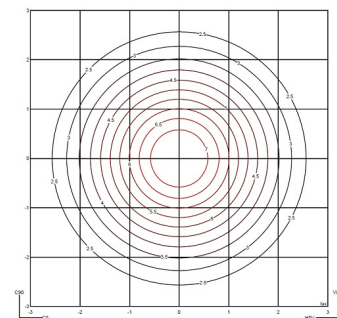

**Installation type** Surface Canopy

**Materials**  
Body: Aluminum  
Diffuser: Aluminum  
Ceiling rose: Steel

**Light source** 1 x LED PLATE 18,3W 500mA

**LED** CRI>90 2050 lm 112  
2700 K / 3500 K

**Driver** Constant Current 500  
220-240 V V 50-60 Hz HZ

**Application** Wall Lamps

**Packaging**  
1 Box  
0.558 m x 0.558 m x 0.255 m  
Gross weight 1.8  
Net weight 1.5  
Vol. 0.0793

#### Photometric Data

These photometric data refer to finish 47. If you need the photometrics of other finishes please go to Download.

**Efficiency** 21.06 lm/W  
**Coordinate System** CG  
**Total Flux** 349.72 lm  
**Maximum Value** 112.03 cd