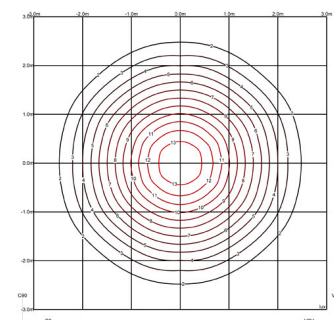

Optional: Extra cable length
Min. quantity, upcharge and extra lead time apply [EN]

Finish

- 62 Green, White and Chocolate
  PANTONE 5645, RAL 9010, RAL 8019
- 14 Chocolate
  RAL 8019

LED temperature color 2700 K / 3500 K

Dimming DALI-2 / Casambi

Installation type Surface Canopy

Materials Body: ABS
Canopy Plate: Steel

Light source 1 x LED 4,48W 350mA

LED CRI>80 490 lm 108.8
2700 K / 3500 K

Driver Constant Current 350 100~240
V V 50~60 Hz HZ

Application Hanging lamps

Packaging 1 Box
0.265 m x 0.265 m x 0.165 m
Gross weight 2.1
Net weight 1.62
Vol. 0.0115

Lighting effect

Reading

High intensity, glare-free task lighting

Photometric Data