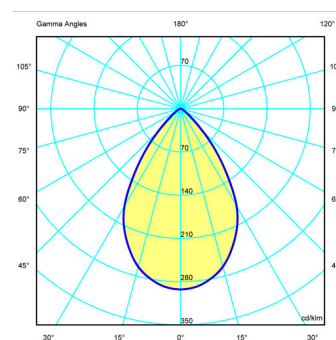

Optional: Extra cable length
Min. quantity, upcharge and extra lead time apply [EN]

Finish

- 62 Green, White and Chocolate
  PANTONE 5645, RAL 9010, RAL 8019
- 14 Chocolate
  RAL 8019

LED temperature color 2700 K / 3500 K

Dimming DALI-2 / Casambi

Installation type Surface Canopy

Materials Body: ABS
Canopy Plate: Steel

Light source 1 x LED 4,48W 350mA

LED CRI>80 490 lm 108.8
2700 K / 3500 K

Driver Constant Current 350 100~240
V V 50~60 Hz HZ

Application Hanging lamps

Packaging 1 Box
0.265 m x 0.265 m x 0.165 m
Gross weight 2.1
Net weight 1.62
Vol. 0.0115

Lighting effect

Reading

High intensity, glare-free task lighting

Photometric Data