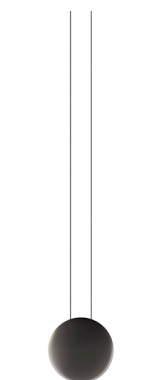

Cosmos

2500

Design By Lievore Altherr Molina

Cosmos is a sculptural hanging lamp. Designed by Lievore, Altherr, Molina. Available in various colours: chocolate, green and light grey.

VIBIA

Model Sheet