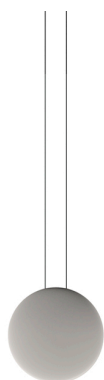

2501

Design By Lievore Altherr Molina

Cosmos is a sculptural hanging lamp. Designed by Lievore, Altherr, Molina. Available in various colours: chocolate, green and light grey.

Model Sheet

Optional: Extra cable length
Min. quantity, upcharge and extra lead time apply [EN]

Finish  62 Green, White and Chocolate
PANTONE 5645, RAL 9010, RAL 8019

LED temperature color 2700 K / 3000 K / 4000 K

Dimming DALI-2

Installation type Surface Canopy

Materials Canopy Plate: Steel
Body: ABS