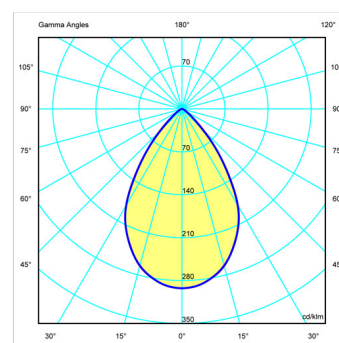

Photometric Data

Other Applications

All of our products come with a five-year warranty. Check our legal terms at www.vibia.com/warranty

Vibia Lighting, S.L.U.

Office / Oficina
Progrés 4-6. 08850 Gavà. Barcelona, Spain.

International T +34 934 796 971
Spain / Portugal T +34 934 796 970

customer.service@vibia.com
vibia.com