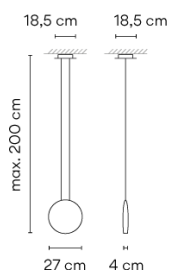

2501

Design By Lievore Altherr Molina

Cosmos is a sculptural hanging lamp. Designed by Lievore, Altherr, Molina. Available in various colours: chocolate, green and light grey.

Model Sheet

Optional: Extra cable length
Min. quantity, upcharge and extra lead time apply [EN]

Finish  62 Green, White and Chocolate
PANTONE 5645, RAL 9010, RAL 8019

LED temperature color 2700 K / 3000 K / 4000 K

Dimming DALI-2

Installation type Surface Canopy

Materials Canopy Plate: Steel
Body: ABS

Light source 1 x LED 4,48W 350mA

LED CRI>80 490 lm 108.8
2700 K / 3000 K / 4000 K

Driver Constant Current 350 100~240
V V 50-60 Hz HZ

Application Hanging lamps

Packaging 1 Box
0.41 m x 0.41 m x 0.2 m
Gross weight 2.6
Net weight 2.34
Vol. 0.0336