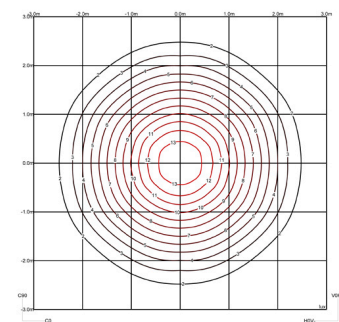

Photometric Data

Other Applications

All of our products come with a five-year warranty. Check our legal terms at www.vibia.com/warranty

Vibia Lighting, S.L.U.

Office / Oficina
Progrés 4-6. 08850 Gavà. Barcelona, Spain.

International T +34 934 796 971
Spain / Portugal T +34 934 796 970

customer.service@vibia.com
vibia.com