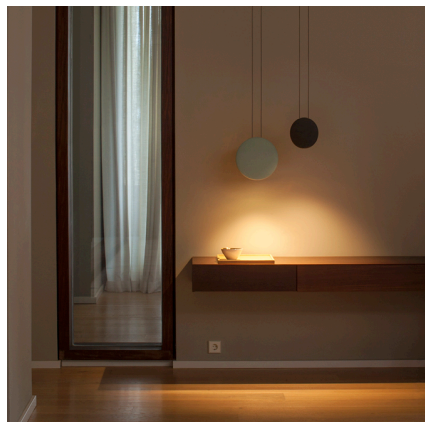

2501

Design By Lievore Altherr Molina

Cosmos is a sculptural hanging lamp. Designed by Lievore, Altherr, Molina. Available in various colours: chocolate, green and light grey.

Model Sheet

Optional: Extra cable length
Min. quantity, upcharge and extra lead time apply [EN]

Finish  62 Green, White and Chocolate
PANTONE 5645, RAL 9010, RAL 8019

LED temperature color 2700 K / 3000 K / 4000 K

Dimming DALI-2

Installation type Surface Canopy

Materials Canopy Plate: Steel
Body: ABS

Lighting effect

General lighting - opaque shade

Lamp for general lighting with an opaque shade and distributing light upwards and/or downwards mainly.

Photometric Data

Other Applications

All of our products come with a five-year warranty. Check our legal terms at www.vibia.com/warranty