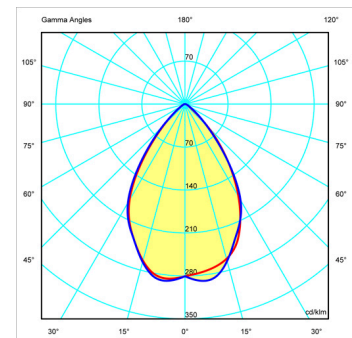

Other Applications

All of our products come with a five-year warranty. Check our legal terms at www.vibia.com/warranty

Vibia Lighting, S.L.U.

Office / Oficina
Progrés 4-6. 08850 Gavà. Barcelona, Spain.

International T +34 934 796 971
Spain / Portugal T +34 934 796 970

customer.service@vibia.com
vibia.com