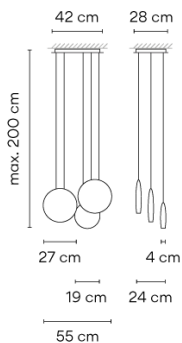

## 2510

Design By Lievore Altherr Molina

Cosmos is a sculptural hanging lamp. Designed by Lievore, Altherr, Molina. Simulates a constellation with various mirrors available in different colours: chocolate, green, light grey and white.

### Model Sheet

**Optional: Extra cable length**  
Min. quantity, upcharge and extra lead time apply [EN]

**Finish**  62 Green, White and Chocolate  
PANTONE 5645, RAL 9010, RAL 8019

**LED temperature color** 2700 K / 3500 K

**Dimming** Push; 1-10V; DALI-2 / Casambi

**Installation type** Surface Canopy

**Materials** Body: ABS  
Canopy Plate: Steel

**Light source** 3 x LED 4,48W 350mA

**LED** CRI>80 1471 lm 108.9  
2700 K / 3500 K

  **Dimmable**  **LED**

 **IP20**  **Bi-volt**  **50-60Hz**

**Application** Hanging lamps

**Packaging** 1 Box  
0.49 m x 0.49 m x 0.35 m  
Gross weighth 6.7  
Net weighth 6.03  
Vol. 0.084

**Lighting effect**