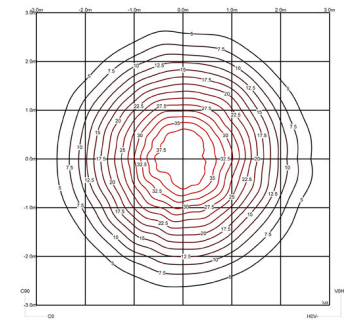

Other Applications

All of our products come with a five-year warranty. Check our legal terms at www.vibia.com/warranty

Vibia Lighting, S.L.U.

Office / Oficina
Progrés 4-6. 08850 Gavà. Barcelona, Spain.

International T +34 934 796 971
Spain / Portugal T +34 934 796 970

customer.service@vibia.com
vibia.com