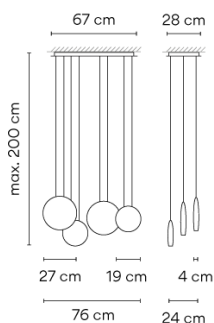

Model Sheet

Optional: Extra cable length
Min. quantity, upcharge and extra lead time apply [EN]

Finish  62 Green, White and Chocolate
PANTONE 5645, RAL 9010, RAL 8019

LED temperature color 2700 K / 3500 K

Dimming Push; 1-10V; DALI-2 / Casambi

Installation type Surface Canopy

Materials Canopy Plate: Steel
Body: ABS

Light source 4 x LED 4,48W 350mA

LED CRI>80 1961 lm 108.9
2700 K / 3500 K

Driver Constant Current 350 110~240
V V 50-60 Hz HZ

Remarks Satélite Ø190 Chocolate (Ral 8019)
Satélite Ø270 Verde (NCS S 3010-G20Y)
Satélite Ø190 Chocolate (Ral 8019)
Satélite Ø270 Gris claro (GRIS 2800 sablé yw356F)
Compositions and finishes can not be changed.

 Dimmable  LED  IP20

 Bi-volt  50-60Hz

Application Hanging lamps

Packaging 1 Box
0,78 m x 0,45 m x 0,255 m
Gross weight 9
Net weight 8,1
Vol. 0.0895

Lighting effect

Reading

High intensity, glare-free task lighting