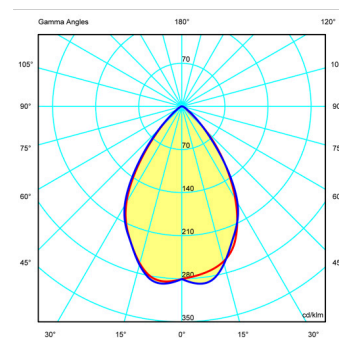

Optional: Extra cable length
Min. quantity, upcharge and extra lead time apply [EN]

Finish 62 Green, White and Chocolate
PANTONE 5645, RAL 9010, RAL 8019

LED temperature color 2700 K / 3500 K

Dimming Push; 1-10V; DALI-2 / Casambi

Installation type Surface Canopy

Materials Canopy Plate: Steel
Body: ABS

Light source 4 x LED 4,48W 350mA

LED CRI>80 1961 lm 108.9
2700 K / 3500 K

Driver Constant Current 350 110~240
V V 50-60 Hz HZ

Remarks Satélite Ø190 Chocolate (Ral 8019)
Satélite Ø270 Verde (NCS S 3010-G20Y)
Satélite Ø190 Chocolate (Ral 8019)
Satélite Ø270 Gris claro (GRIS 2800 sablé yw356F)
Compositions and finishes can not be changed.

Dimmable LED IP20

Bi-volt 50-60Hz

Application Hanging lamps

Packaging 1 Box
0,78 m x 0,45 m x 0,255 m
Gross weight 9
Net weight 8,1
Vol. 0.0895

Lighting effect

Reading

High intensity, glare-free task lighting

Photometric Data