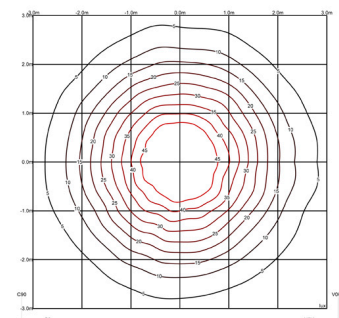

Optional: Extra cable length
Min. quantity, upcharge and extra lead time apply [EN]

Finish 62 Green, White and Chocolate
PANTONE 5645, RAL 9010, RAL 8019

LED temperature color 2700 K / 3500 K

Dimming Push; 1-10V; DALI-2 / Casambi

Installation type Surface Canopy

Materials Canopy Plate: Steel
Body: ABS

Light source 4 x LED 4,48W 350mA

LED CRI>80 1961 lm 108.9
2700 K / 3500 K

Driver Constant Current 350 110~240
V V 50-60 Hz HZ

Remarks Satélite Ø190 Chocolate (Ral 8019)
Satélite Ø270 Verde (NCS S 3010-G20Y)
Satélite Ø190 Chocolate (Ral 8019)
Satélite Ø270 Gris claro (GRIS 2800 sablé yw356F)
Compositions and finishes can not be changed.

Dimmable LED IP20

Bi-volt 50-60Hz

Application Hanging lamps

Packaging 1 Box
0,78 m x 0,45 m x 0,255 m
Gross weight 9
Net weight 8,1
Vol. 0.0895

Lighting effect

Reading

High intensity, glare-free task lighting

Photometric Data