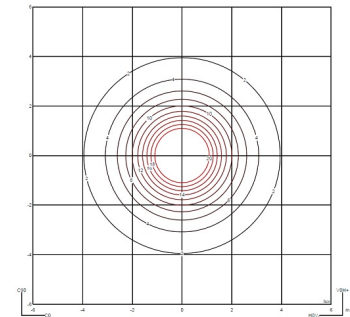

Dimmer  LED 50-60Hz

PUSH

**Application** Outdoor lamps

**Packaging** 5 Box  
0.1 m x 2.1 m x 2.4 m  
Gross weight 84  
Net weight 49.5  
Vol. 0.9519

### Photometric Data

**Efficiency** 33.05 lm/W  
**Coordinate System** CG  
**Total Flux** 502.42 lm  
**Maximum Value** 183.98 cd