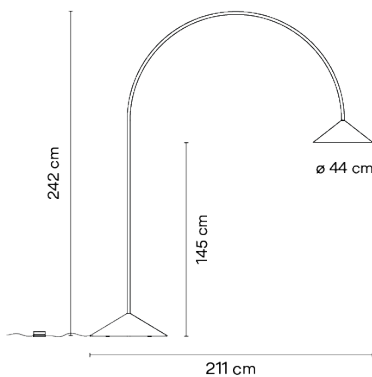

4270

Design By Víctor Carrasco

The Out outdoor lamp, ideal for creating the home's atmosphere and aesthetic character outdoors, illuminating open spaces with downward light. This version isn't fixed to the ground.

Model Sheet

1. **Finish**
2. 36 Soft Pink
     NCS S 1010-Y50R
   - 47 Green L1
     NCS S 4005-G80Y
   - 22 Graphite Black
     NCS S 2005-Y50R
   - 37 Terra Red
     NCS S 4040-Y70R
   - 23 Warm White
     NCS S 0502-Y50R
   - 25 Beige D1
     NCS S 4005-Y50R

LED temperature color 2700 K

Dimming Casambi / Push

Installation type Plug-in

Materials Base: Aluminum
Tube: Stainless steel

LED CRI>90 1362.32 lm 106.18 2700 K

Driver Constant Current 700
220~240 V V 50~60 Hz HZ

☐ Dimmer ☒ LED 50-60Hz

PUSH

Application Outdoor lamps

Packaging 5 Box
0.1 m x 2.1 m x 2.4 m
Gross weight 84
Net weight 49.5
Vol. 0.9519

Lighting effect

Volumetric Diffuser

Subtly directed, diffused light that generates a soft hierarchy of light on to the illuminated surface