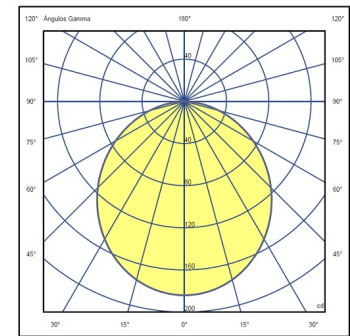

Dimmer  LED 50-60Hz

PUSH

**Application** Outdoor lamps

**Packaging** 5 Box  
0.1 m x 2.1 m x 2.4 m  
Gross weight 84  
Net weight 49.5  
Vol. 0.9519

### Photometric Data

**Efficiency** 33.05 lm/W  
**Coordinate System** CG  
**Total Flux** 502.42 lm  
**Maximum Value** 183.98 cd