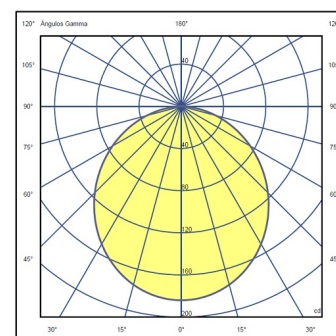

- Dimmable IP65 50-60Hz

- Application** Outdoor lamps

- Packaging**
- 5 Box
0.1 m x 2.1 m x 2.4 m
Gross weight 84
Net weight 49.5
Vol. 0.9519

Lighting effect

Volumetric Diffuser

Subtly directed, diffused light that generates a soft hierarchy of light on to the illuminated surface

Photometric Data

- Efficiency** 33.05 lm/W
Coordinate System CG
Total Flux 502.42 lm
Maximum Value 183.98 cd

Other Applications

All of our products come with a five-year warranty. Check our legal terms at www.vibia.com/warranty