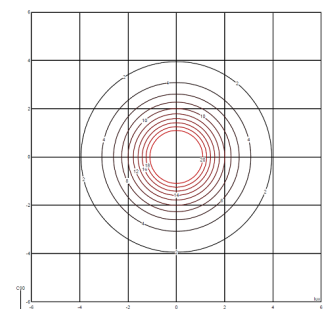

- Dimmable IP65 50-60Hz

- Application** Outdoor lamps

- Packaging**
- 5 Box
0.1 m x 2.1 m x 2.4 m
Gross weight 84
Net weight 49.5
Vol. 0.9519

Lighting effect

Volumetric Diffuser

Subtly directed, diffused light that generates a soft hierarchy of light on to the illuminated surface

Photometric Data

- Efficiency** 33.05 lm/W
Coordinate System CG
Total Flux 502.42 lm
Maximum Value 183.98 cd

Other Applications

All of our products come with a five-year warranty. Check our legal terms at www.vibia.com/warranty