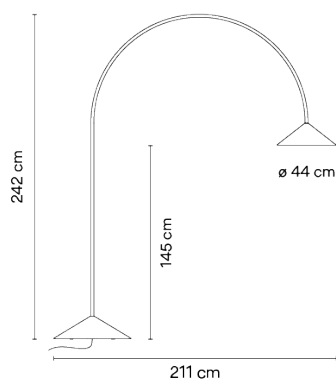

4275

Design By Víctor Carrasco

Out is an outdoor lamp, creating the home's atmosphere and aesthetic character outdoors, illuminating open spaces with descending light. This version is fixed to the ground.

Model Sheet

1. **Finish**
2. 23 Warm White
     NCS S 0502-Y50R
   - 37 Terra Red
     NCS S 4040-Y70R
   - 36 Soft Pink
     NCS S 1010-Y50R
   - 25 Beige D1
     NCS S 4005-Y50R
   - 47 Green L1
     NCS S 4005-G80Y
   - 22 Graphite Black
     NCS S 2005-Y50R

1. **LED temperature color** 2700 K
2. **Dimming** Casambi
3. **Installation type** Remote basic / Wall mount

1. **Materials**
2. Base: Aluminum
   Tube: Stainless steel

1. **LED** E
   CRI>90 1362.32 lm 106,18
   2700 K

1. **Driver** Constant Current 700
   220~240 V V 50~60 Hz HZ

1. ☐ Dimmable ☐ IP65 ☐ 50-60Hz

1. **Application** Outdoor lamps

1. **Packaging**
2. 5 Box
   0.1 m x 2.1 m x 2.4 m
   Gross weight 84
   Net weight 49.5
   Vol. 0.9519

Lighting effect

Volumetric Diffuser

Subtly directed, diffused light that generates a soft hierarchy of light on to the illuminated surface