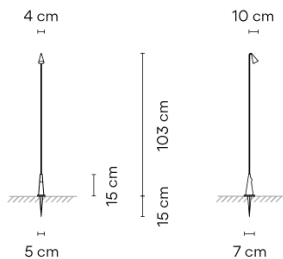

Model Sheet

Finish

- 07 Khaki
RAL 7039
- 54 Oxide
RAL 8014

LED temperature color 2700 K / 3500 K

Dimming On/Off

Installation type Surface

Materials

- Shade: Aluminum
- Base: Aluminum
- Vertical tube: Steel
- Disc: Stainless steel

Light source 1 x LED 2,1W 700mA

LED CRI>90 199 lm 95
2700 K / 3500 K

Driver Constant Current 700 100-240
V V 50-60 Hz HZ

Remarks Spike

Application Outdoor lamps

Packaging

- 1 Box
- 1,61 m x 0,16 m x 0,16 m
- Gross weight 2,4
- Net weight 2,16
- Vol. 0,0412