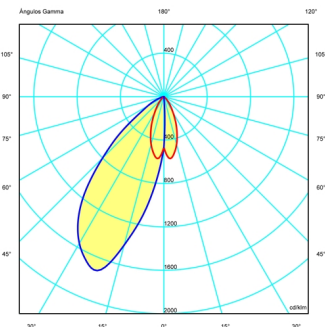

Photometric Data

Other Applications

All of our products come with a five-year warranty. Check our legal terms at www.vibia.com/warranty

Vibia Lighting, S.L.U.

Office / Oficina
Progrés 4-6. 08850 Gavà. Barcelona, Spain.

International T +34 934 796 971
Spain / Portugal T +34 934 796 970

customer.service@vibia.com
vibia.com