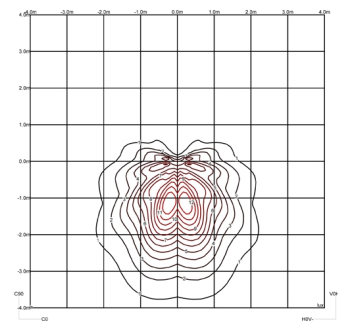

Photometric Data

Other Applications

All of our products come with a five-year warranty. Check our legal terms at www.vibia.com/warranty

Vibia Lighting, S.L.U.

Office / Oficina
Progrés 4-6. 08850 Gavà. Barcelona, Spain.

International T +34 934 796 971
Spain / Portugal T +34 934 796 970

customer.service@vibia.com
vibia.com