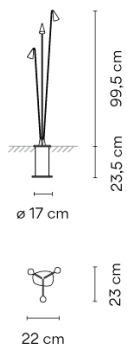

4635

Design By Lievore Altherr Molina

BRISA is a fitted outdoor lamp with three revolving, adjustable arms. It is ideal for illuminating garden spaces and paths. Designed by Liévore, Altherr, Molina, it is available in two colours: khaki lacquer or matt oxide.

Model Sheet

Finish	 54 Oxide RAL 8014 07 Khaki RAL 7039
LED temperature color	2700 K / 3000 K / 3500 K
Dimming	On/Off
Installation type	Built-in

Materials
Shade: Aluminum
Base: Aluminum
Vertical tube: Steel
Disc: Stainless steel

Light source 3 x LED 2,1W 700mA

LED CRI>90 598 lm 95
2700 K / 3000 K / 3500 K

Driver Constant Current 700 100~240
V V 50~60 Hz HZ

Remarks Built-in

Application Outdoor lamps

Packaging 1 Box
1.162 m x 0.367 m x 0.318 m
Gross weight 6.5
Net weight 5.85
Vol. 0.1356

Lighting effect

Direct Surface Grazer
Directed grazing light.