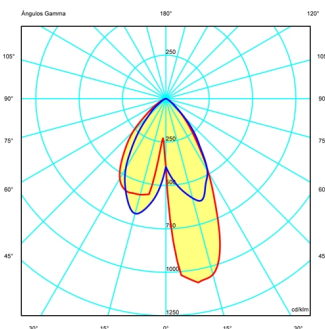

**Remarks** Built-in

**Application** Outdoor lamps

**Packaging** 1 Box  
 1.162 m x 0.367 m x 0.318 m  
 Gross weight 6.5  
 Net weight 5.85  
 Vol. 0.1356

### Lighting effect

**Direct Surface Grazer**  
 Directed grazing light.

### Photometric Data