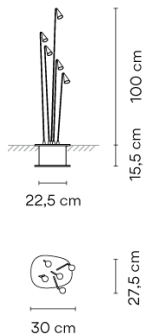

4640

Design By Lievore Altherr Molina

BRISA is a fitted outdoor lamp with five revolving, adjustable arms. It is ideal for illuminating garden spaces and paths. Designed by Liévore, Altherr, Molina, it is available in two colours: khaki lacquer or matt oxide

Model Sheet

Finish

- 54 Oxide
RAL 8014
- 07 Khaki
RAL 7039

LED temperature color 2700 K / 3500 K

Dimming On/Off

Installation type Built-in

Materials

- Shade: Aluminum
- Base: Aluminum
- Vertical tube: Steel
- Disc: Stainless steel

Light source 5 x LED 2,1W 700mA

LED CRI>90 996 lm 95
2700 K / 3500 K

Driver Constant Current 700 100~240
V V 50~60 Hz HZ

Application Outdoor lamps

Packaging

- 1 Box
- 1.162 m x 0.367 m x 0.318 m
- Gross weight 7.5
- Net weight 6.75
- Vol. 0.1356