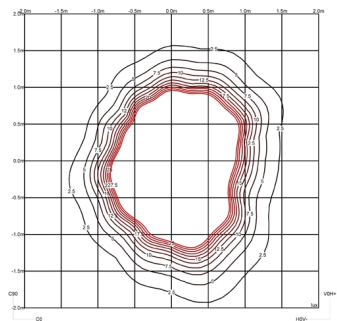

Photometric Data

Other Applications

All of our products come with a five-year warranty. Check our legal terms at www.vibia.com/warranty

Vibia Lighting, S.L.U.

Office / Oficina
Progrés 4-6. 08850 Gavà. Barcelona, Spain.

International T +34 934 796 971
Spain / Portugal T +34 934 796 970

customer.service@vibia.com
vibia.com