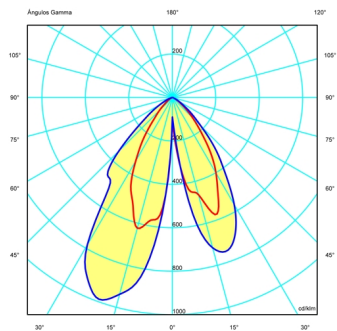

Photometric Data

Other Applications

All of our products come with a five-year warranty. Check our legal terms at www.vibia.com/warranty

Vibia Lighting, S.L.U.

Office / Oficina
Progrés 4-6. 08850 Gavà. Barcelona, Spain.

International T +34 934 796 971
Spain / Portugal T +34 934 796 970

customer.service@vibia.com
vibia.com