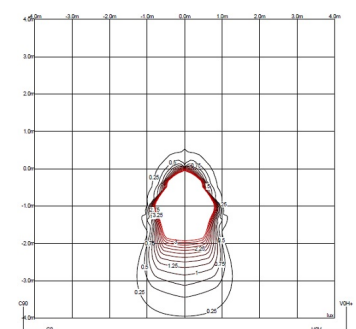

## Model Sheet

<b>Finish</b>	 07 Khaki RAL 7006
	 54 Oxide RAL 8017
<b>LED temperature color</b>	2700 K / 3500 K
<b>Dimming</b>	On/Off
<b>Installation type</b>	Wall mount
<b>Materials</b>	Cane: PES + FG- Fiberglass Diffuser: PMMA
<b>Light source</b>	1 x LED 2,1W 700mA 
<b>LED</b>	CR>90 199 lm 95 2700 K / 3500 K
<b>Driver</b>	Constant Current 700 100~240 V V 50~60 Hz HZ
	   
	 
<b>Application</b>	Outdoor lamps
<b>Packaging</b>	1 Box 1,3 m x 0,125 m x 0,125 m Gross weight 4 Net weight 3,6 Vol. 0,0203

#### Accent

Narrow: Angles less than 20°. Suitable for generating high contrasts or projections at far distances. Medium: Angles between 20° and 40°. Suitable for generating medium contrasts or projections at medium distances. Wide: Angles greater than 40°. Suitable for generating moderate contrasts or projections at near distances.

### Photometric Data

<b>Efficiency</b>	26.27%
<b>Coordinate System</b>	CG
<b>Total Flux</b>	181.22 lm
<b>Maximum Value</b>	287.63 cd/klm

All of our products come with a five-year warranty. Check our legal terms at [www.vibia.com/warranty](http://www.vibia.com/warranty)