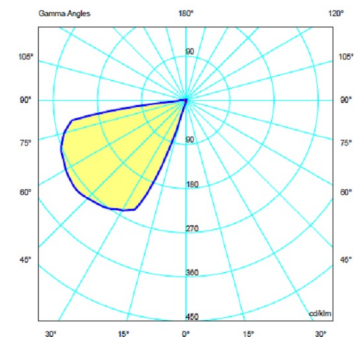

#### Accent

Narrow: Angles less than 20°. Suitable for generating high contrasts or projections at far distances. Medium: Angles between 20° and 40°. Suitable for generating medium contrasts or projections at medium distances. Wide: Angles greater than 40°. Suitable for generating moderate contrasts or projections at near distances.

### Photometric Data

<b>Efficiency</b>	26.27%
<b>Coordinate System</b>	CG
<b>Total Flux</b>	181.22 lm
<b>Maximum Value</b>	287.63 cd/klm

All of our products come with a five-year warranty. Check our legal terms at [www.vibia.com/warranty](http://www.vibia.com/warranty)