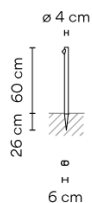

## Model Sheet

<b>Finish</b>	 07 Khaki RAL 7006
	 54 Oxide RAL 8017
<b>LED temperature color</b>	2700 K / 3500 K
<b>Dimming</b>	On/Off
<b>Installation type</b>	Wall mount
<b>Materials</b>	Cane: PES + FG- Fiberglass Diffuser: PMMA
<b>Light source</b>	1 x LED 2,1W 700mA 
<b>LED</b>	CR>90 199 lm 95 2700 K / 3500 K
<b>Driver</b>	Constant Current 700 100~240 V V 50~60 Hz HZ
	   
	 
<b>Application</b>	Outdoor lamps
<b>Packaging</b>	1 Box 1,3 m x 0,125 m x 0,125 m Gross weight 4 Net weight 3,6 Vol. 0,0203

### Photometric Data

<b>Efficiency</b>	26.27%
<b>Coordinate System</b>	CG
<b>Total Flux</b>	181.22 lm
<b>Maximum Value</b>	287.63 cd/klm

All of our products come with a five-year warranty. Check our legal terms at [www.vibia.com/warranty](http://www.vibia.com/warranty)