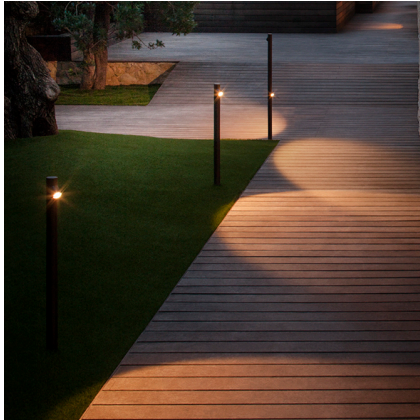

Bamboo

VIBIA

4801

Design By Antoni Arola & Enric Rodríguez

Bamboo is an outdoor beacon with three finishes that make it possible to camouflage and integrate it into the landscape, with the added surprise that it produces light. Available in khaki, stainless steel and off-white. Designed by Antoni Arola & Enric Rodríguez.

Model Sheet

Finish	 07 Khaki RAL 7006
	 54 Oxide RAL 8017
LED temperature color	2700 K / 3500 K
Dimming	On/Off
Installation type	Wall mount
Materials	Cane: PES + FG- Fiberglass Diffuser: PMMA
Light source	2 x LED 2,1W 700mA 
LED	CR>90 399 lm 95 2700 K / 3500 K
Driver	Constant Current 700 100~240 V V 50~60 Hz HZ    
	 
Application	Outdoor lamps
Packaging	1 Box 1,6 m x 0,125 m x 0,125 m Gross weight 4,7 Net weight 4,23 Vol. 0,025

Bamboo is an outdoor beacon with three finishes that make it possible to camouflage and integrate it into the landscape, with the added surprise that it produces light. Available in khaki, stainless steel and off-white. Designed by Antoni Arola & Enric Rodríguez.