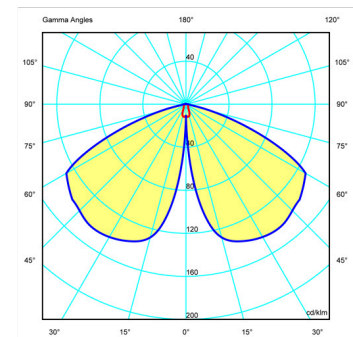

Lighting effect

Accent

Narrow: Angles less than 20°. Suitable for generating high contrasts or projections at far distances. Medium: Angles between 20° and 40°. Suitable for generating medium contrasts or projections at medium distances. Wide: Angles greater than 40°. Suitable for generating moderate contrasts or projections at near distances.

Photometric Data

Efficiency	25.25%
Coordinate System	CG
Total Flux	352.44 lm
Maximum Value	143.12 cd/klm

All of our products come with a five-year warranty. Check our legal terms at www.vibia.com/warranty