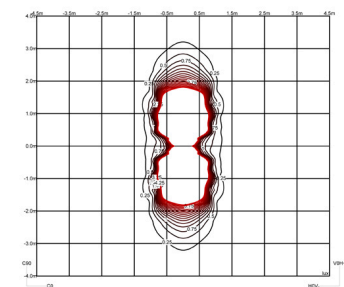

Model Sheet

Finish	 07 Khaki RAL 7006
	 54 Oxide RAL 8017
LED temperature color	2700 K / 3500 K
Dimming	On/Off
Installation type	Wall mount
Materials	Cane: PES + FG- Fiberglass Diffuser: PMMA
Light source	2 x LED 2,1W 700mA 
LED	CR>90 399 lm 95 2700 K / 3500 K
Driver	Constant Current 700 100~240 V V 50~60 Hz HZ    
	 
Application	Outdoor lamps
Packaging	1 Box 1,6 m x 0,125 m x 0,125 m Gross weight 4,7 Net weight 4,23 Vol. 0,025

Lighting effect

Accent

Narrow: Angles less than 20°. Suitable for generating high contrasts or projections at far distances. Medium: Angles between 20° and 40°. Suitable for generating medium contrasts or projections at medium distances. Wide: Angles greater than 40°. Suitable for generating moderate contrasts or projections at near distances.

Photometric Data

Efficiency	25.25%
Coordinate System	CG
Total Flux	352.44 lm
Maximum Value	143.12 cd/klm

All of our products come with a five-year warranty. Check our legal terms at www.vibia.com/warranty