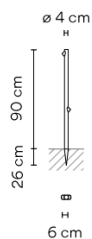

Model Sheet

Finish	 07 Khaki RAL 7006
	 54 Oxide RAL 8017
LED temperature color	2700 K / 3500 K
Dimming	On/Off
Installation type	Wall mount
Materials	Cane: PES + FG- Fiberglass Diffuser: PMMA
Light source	2 x LED 2,1W 700mA 
LED	CR>90 399 lm 95 2700 K / 3500 K
Driver	Constant Current 700 100~240 V V 50~60 Hz HZ    
	 
Application	Outdoor lamps
Packaging	1 Box 1,6 m x 0,125 m x 0,125 m Gross weight 4,7 Net weight 4,23 Vol. 0,025

Photometric Data

Efficiency	25.25%
Coordinate System	CG
Total Flux	352.44 lm
Maximum Value	143.12 cd/klm

All of our products come with a five-year warranty. Check our legal terms at www.vibia.com/warranty