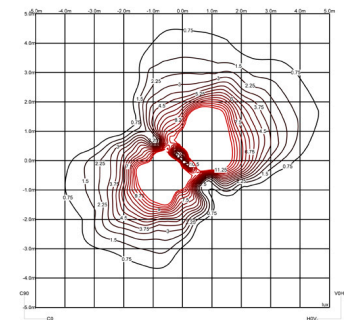

Photometric Data

Other Applications

All of our products come with a five-year warranty. Check our legal terms at www.vibia.com/warranty

Vibia Lighting, S.L.U.

Office / Oficina
Progrés 4-6. 08850 Gavà. Barcelona, Spain.

International T +34 934 796 971
Spain / Portugal T +34 934 796 970

customer.service@vibia.com
vibia.com