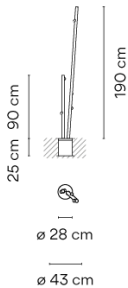

Bamboo

VIBIA

4810

Design By Antoni Arola & Enric Rodríguez

Bamboo is a recessed outdoor lamp with two arms. Available in three finishes khaki, stainless steel and off-white

that make it possible to camouflage and integrate it into the landscape, with the added surprise that it produces light. Designed by Antoni Arola & Enric Rodríguez.

Model Sheet

Finish	 07 Khaki RAL 7006
	 54 Oxide RAL 8017
LED temperature color	2700 K / 3500 K
Dimming	On/Off
Installation type	Built-in
Materials	Cane: PES + FG- Fiberglass Diffuser: PMMA
Light source	5 x LED 2,1W 700mA 
LED	CR>90 996 lm 95 2700 K / 3500 K
Driver	Constant Current 700 100~240 V V 50~60 Hz HZ    
	 
Application	Outdoor lamps
Packaging	3 Box 0,49 m x 0,49 m x 0,35 m Gross weight 14,8 Net weight 13,5 Vol. 0,1386

Lighting effect

Accent

Narrow: Angles less than 20°. Suitable for generating high contrasts or projections at far distances. Medium: Angles between 20° and 40°. Suitable for generating medium contrasts or projections at medium distances. Wide: Angles greater than 40°. Suitable for generating moderate contrasts or projections at near distances.