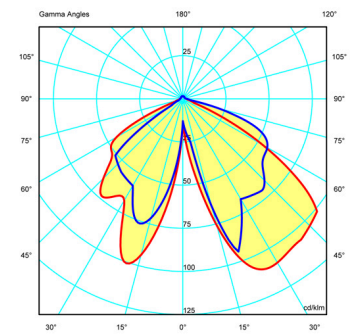

Photometric Data

Other Applications

All of our products come with a five-year warranty. Check our legal terms at www.vibia.com/warranty

Vibia Lighting, S.L.U.

Office / Oficina
Progrés 4-6. 08850 Gavà. Barcelona, Spain.

International T +34 934 796 971
Spain / Portugal T +34 934 796 970

customer.service@vibia.com
vibia.com