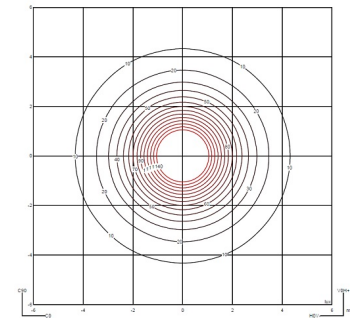

Photometric Data

Other Applications

All of our products come with a five-year warranty. Check our legal terms at www.vibia.com/warranty

Vibia Lighting, S.L.U.

Office / Oficina
Progrés 4-6. 08850 Gavà. Barcelona, Spain.

International T +34 934 796 971
Spain / Portugal T +34 934 796 970

customer.service@vibia.com
vibia.com