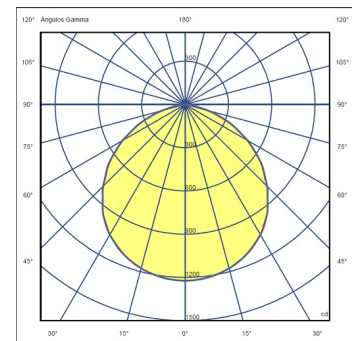

Photometric Data

Other Applications

All of our products come with a five-year warranty. Check our legal terms at www.vibia.com/warranty

Vibia Lighting, S.L.U.

Office / Oficina
Progrés 4-6. 08850 Gavà. Barcelona, Spain.

International T +34 934 796 971
Spain / Portugal T +34 934 796 970

customer.service@vibia.com
vibia.com