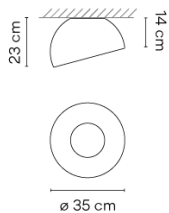

Model Sheet

Finish	58 Cream RAL 7044
	18 Graphite ADAPTA RF 9913 WX
	93 White RAL 9016
LED temperature color	2700 K / 3500 K
Dimming	Push; 1-10V / Casambi / DALI-2
Installation type	Surface Canopy
Materials	Shade: Wood
Light source	1 x LED PLATE 12W 350mA G
LED	CRi>90 1100 lm 91.66 2700 K / 3500 K
Driver	Constant Current 350 110~240 V V 50~60 Hz HZ
	⊕ F Dimmable LED
	IP20 Bi-volt 50-60Hz
Application	Ceiling Lamps
Packaging	1 Box 0.436 m x 0.436 m x 0.348 m Gross weight 6 Net weight 4 Vol. 0.0661