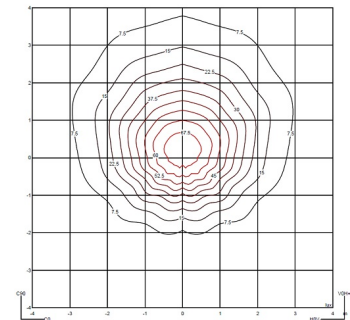

Photometric Data

Other Applications

All of our products come with a five-year warranty. Check our legal terms at www.vibia.com/warranty

Vibia Lighting, S.L.U.

Office / Oficina
Progrés 4-6. 08850 Gavà. Barcelona, Spain.

International T +34 934 796 971
Spain / Portugal T +34 934 796 970

customer.service@vibia.com
vibia.com