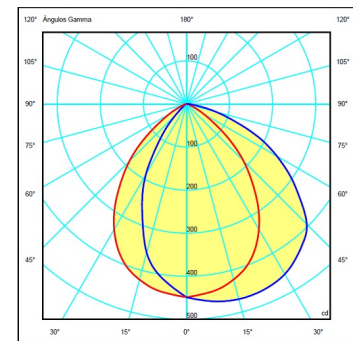

Photometric Data

Other Applications

All of our products come with a five-year warranty. Check our legal terms at www.vibia.com/warranty

Vibia Lighting, S.L.U.

Office / Oficina
Progrés 4-6. 08850 Gavà. Barcelona, Spain.

International T +34 934 796 971
Spain / Portugal T +34 934 796 970

customer.service@vibia.com
vibia.com