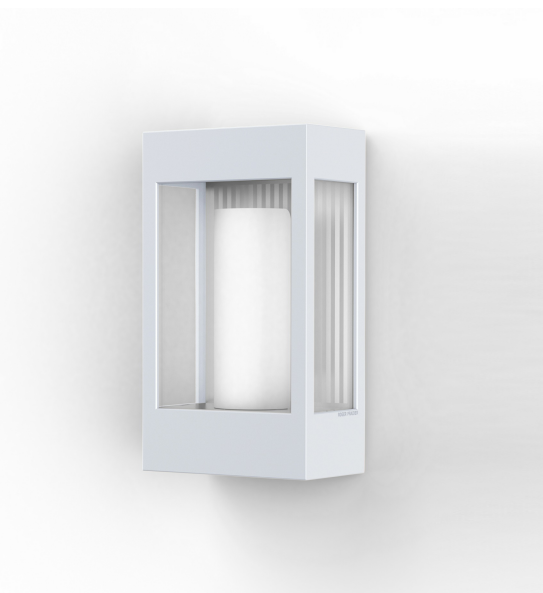

Technical data

Rated voltage	200 to 240 - 50/60Hz
Input voltage range	230 - 250 V AC
Driver output	-
Alimentation output	-
Class	2
IP	44
IK	-
Diffuser	Clear glass
Bulb cover	-
Source	E27
Color temperature real output	-
Real light output	- lm
Total consumption	- W
Energy class	Classe de la lampe (non fournie)
Luminous efficacy	-
IRC	-
SDCM	-
Optic	-
Dimmable	-
Ta	-
Led lifetime	-
Ambient temperature range	-10 ~50°C
UGR	-
ULR	-
THDI	-
Fixing kit	Yes
With sensor	No
With IP55 socket	No

[Download the installation manual](#)

Materials and finishes

Material	aluminium
Colour	White - 001

Logistic data

Product dimensions	H.303 L.169 P.110
Net weight	2.010 Kg
Gross weight	2.300 Kg
Package dimensions 1	H.380 L.190 P.140