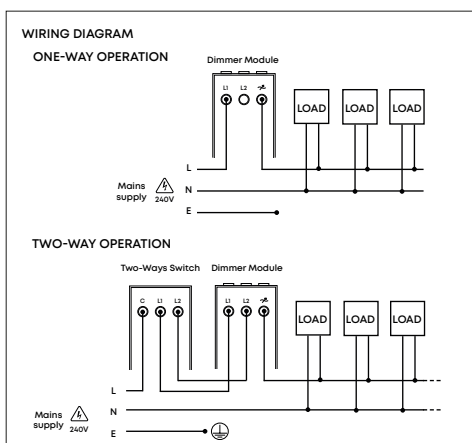

LOGISTICAL

Unit Packaging
PC/Ctn: 1
Gross weight: 240g
L 101 x W 101 x H 56 mm

Tala Energy Ltd. 25b Vyner Street,
London, E2 9DG, United Kingdom

WARRANTY

2 years

Tala Europe B.V. Bertus Aafjeshove 40
Nieumwegein 3437 JN

EAN

5060915718068

tala.co.uk | hello@tala.co.uk | +44 7700 170343