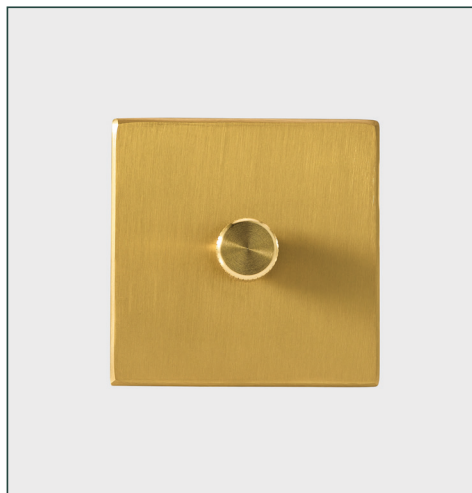

# UK SINGLE DIMMER IN BRASS

tala®

SKU: ACC-DIM-SLG-BRAS-01-UK

FINISH: BRASS

## PHYSICAL

Dimension:	L52mm x W88mm x H88mm
Materials:	Stainless steel and Brass
Finish:	Brass
Weight:	140g
Max. working temp.:	45°C
IP rating:	IP20 - Suitable for dry locations
Recommended backbox depth:	35 mm
Depth from Mounting Face:	25 mm
Fixing centres:	60 mm