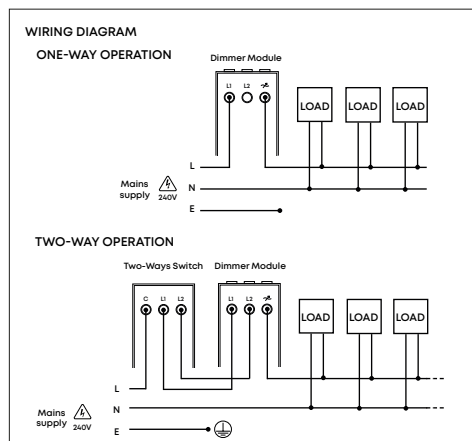

LOGISTICAL

Unit Packaging
PC/Ctn: 1
Gross weight: 240g
L 101 x W 101 x H 56 mm

WARRANTY

2 years

EAN

5060915718068

Tala Energy Ltd. 25b Vyner Street,
London, E2 9DG, United Kingdom

Tala Europe B.V. Bertus Aafjeshove 40
Nieumweein 3437 JN

tala.co.uk | hello@tala.co.uk | +44 7700 170343