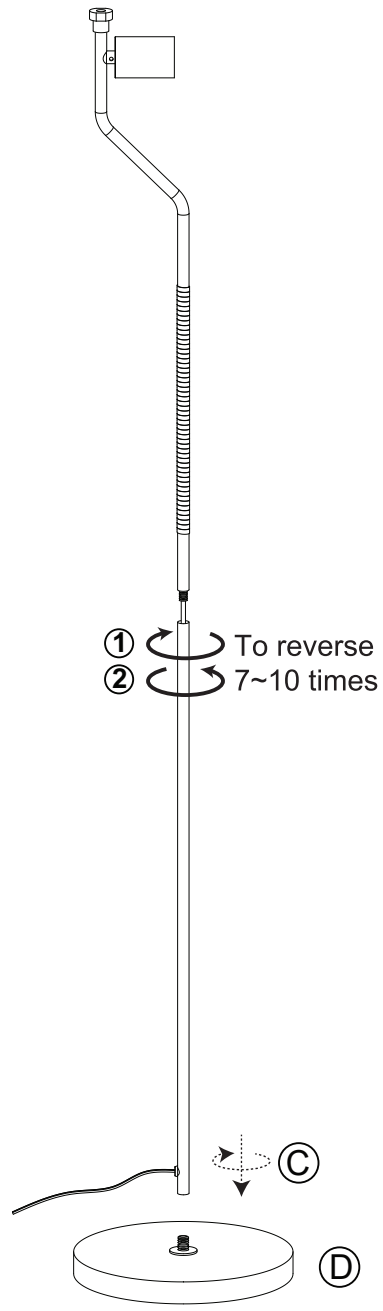

aromas ASSEMBLY INSTRUCTIONS

P1287

Caution: If the external flexible cable or cord of this luminaire is damaged, it should be replaced by a qualified person in order to avoid a hazard.

1

2