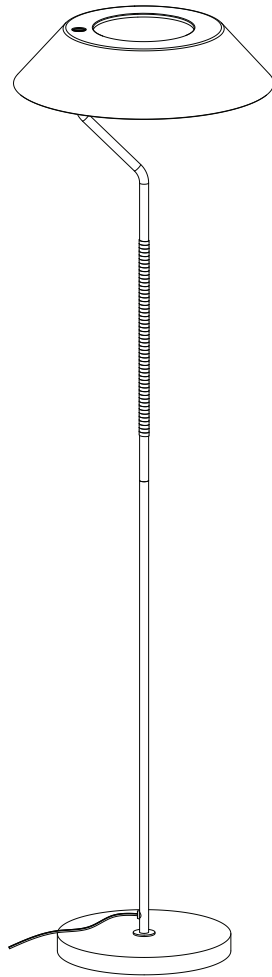

aromas ASSEMBLY INSTRUCTIONS

P1287

Caution: If the external flexible cable or cord of this luminaire is damaged, it should be replaced by a qualified person in order to avoid a hazard.

1

2