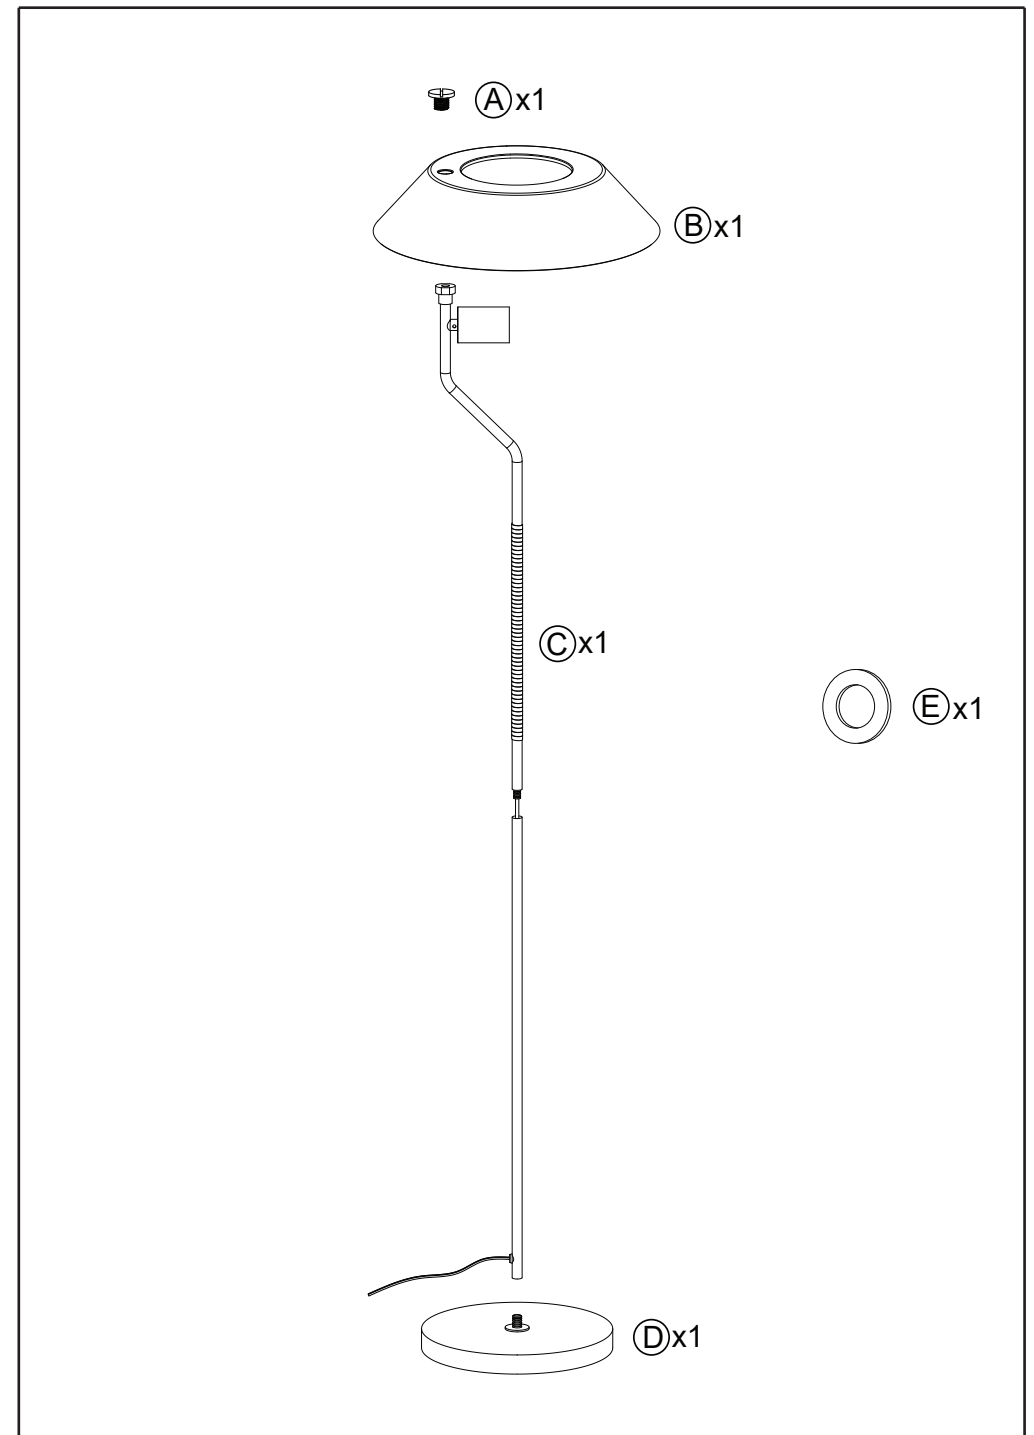

aromas ASSEMBLY INSTRUCTIONS

P1287

Caution: If the external flexible cable or cord of this luminaire is damaged, it should be replaced by a qualified person in order to avoid a hazard.

1

2