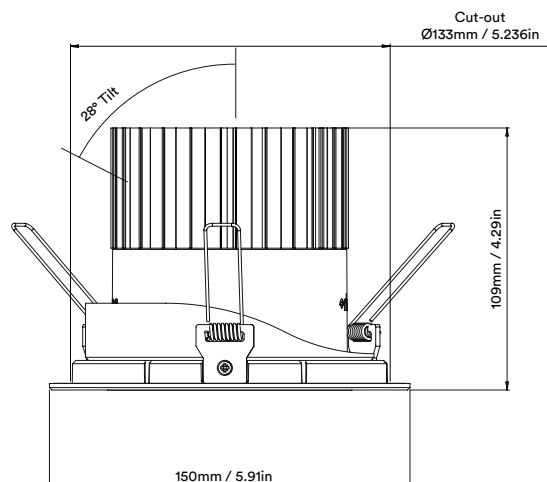

**arello adjustable
origin**

circular product

ORLUNA LED Technologies Limited,
Unit C, Holly Industrial Park,
Ryan Way, Watford,
Hertfordshire WD24 4YP
United Kingdom

info@orluna.com
+44 (0) 1923 889 712

orluna