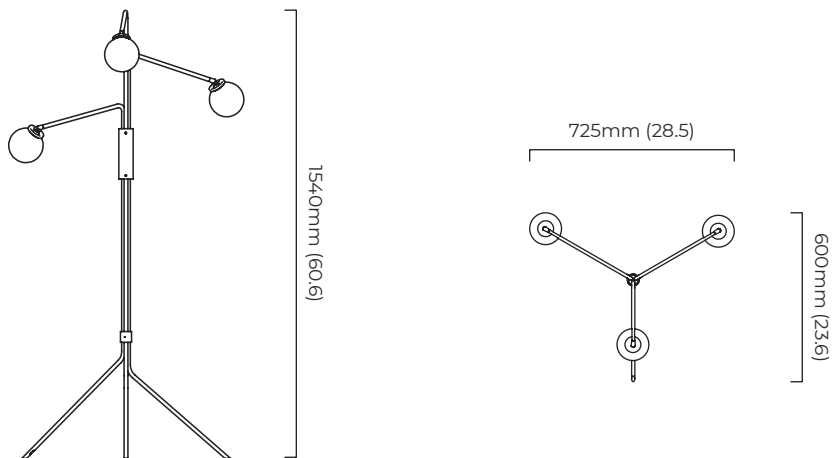

ARRAY FLOOR

FINISH

bronze with bronze details and shiny opal glass
bronze with satin brass details and shiny opal glass

DIMENSIONS (body of fixture)

725 x 600 x 1540 mm (w x d x h)

WEIGHT

10kg (22lbs)

FLEX

2500mm cord set with black flex and inline dimmer

ILLUMINATION

220-240v - 3 x G9 - 25w max (or 2.3w LED 2700k)
110-130v - 3 x G9 - 25w max (or 2.3w LED 2700k)

DIMMING

dimnable bulb required

CERTIFICATION

VIEW ON WEBSITE

*Diagrams are not to scale.

ARRAY FLOOR

SKU NUMBER	FINISH DESCRIPTION	VOLTAGE
ARRFLOBZBZOG-240D	bronze with bronze details and shiny opal glass - 240v 5 amp plug	220 - 240V
ARRFLOBZBZOG-240I	bronze with bronze details and shiny opal glass - 240v AU plug	220 - 240V
ARRFLOBZBZOG-240F	bronze with bronze details and shiny opal glass - 240v EU plug	220 - 240V
ARRFLOBZBZOG-240J	bronze with bronze details and shiny opal glass - 240v swiss plug	220 - 240V
ARRFLOBZBZOG-240G	bronze with bronze details and shiny opal glass - 240v UK plug	220 - 240V
ARRFLOBZSBOG-240D	bronze with satin brass details and shiny opal glass - 240v 5 amp plug	220 - 240V
ARRFLOBZSBOG-240I	bronze with satin brass details and shiny opal glass - 240v AU plug	220 - 240V
ARRFLOBZSBOG-240F	bronze with satin brass details and shiny opal glass - 240v EU plug	220 - 240V
ARRFLOBZSBOG-240J	bronze with satin brass details and shiny opal glass - 240v swiss plug	220 - 240V
ARRFLOBZSBOG-240G	bronze with satin brass details and shiny opal glass - 240v UK plug	220 - 240V
ARRFLOBZBZOG-110A	bronze with bronze details and shiny opal glass - 110v US plug	110 - 130V
ARRFLOBZSBOG-110A	bronze with satin brass details and shiny opal glass - 110v US plug	110 - 130V