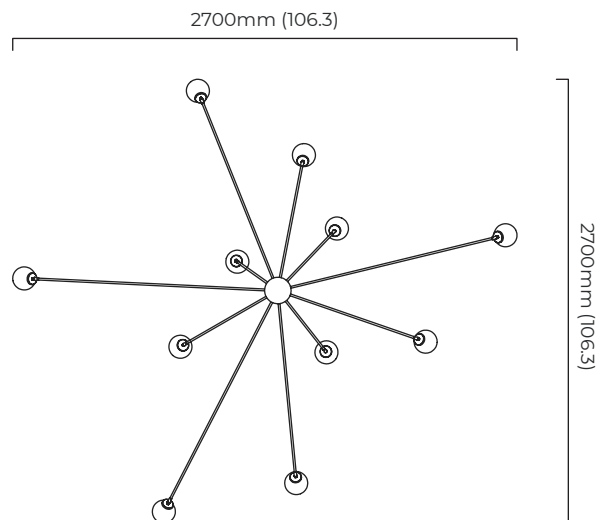

ARRAY PENDANT LARGE

FINISH

bronze with bronze details and shiny opal glass
bronze with satin brass details and shiny opal glass

DIMENSIONS (body of fixture)

2700 x 2700 x 1100 mm (w x d x h)

WEIGHT

18kg (39.7lbs)
please ensure ceiling structure is strong enough to support the weight of the light

OVERALL DROP

minimum 1100 mm
please specify the required overall drop from the ceiling to the bottom of the fitting (not adjustable on site)

ILLUMINATION

220-240v - 11 x G9 - 25w (or 2.5w 2700k)
110-130v - 11 x G9 - 25w (or 2.5w 2700k)

DIMMING

dimmable bulb required
trailing edge dimmable / phase cut (rotary dimmer) - standard
DALI option available (220-240v only)

CEILING ROSE / PLATE

round ceiling rose - $\varnothing$ 150 x 40 mm (dia x h)

CERTIFICATION

VIEW ON WEBSITE

mounting plate dimensions

*Diagrams are not to scale.