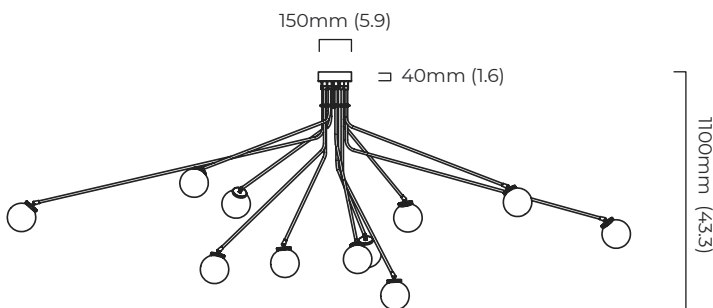

ARRAY PENDANT LARGE - DALI-A

FINISH

bronze with bronze details and shiny opal glass
bronze with satin brass details and shiny opal glass

DIMENSIONS (body of fixture)

2700 x 2700 x 1100 mm (w x d x h)

WEIGHT

18kg (39.7lbs)
please ensure ceiling structure is strong enough to support the weight of the light

OVERALL DROP

minimum 1100 mm
please specify the required overall drop from the ceiling to the bottom of the fitting (not adjustable on site)

ILLUMINATION

220-240v - 11 x G9 - 25w (or 2.5w 2700k)
DALI converter to be installed in the ceiling rose

DIMMING

dimnable bulb required
DALI compatible

CEILING ROSE / PLATE

round ceiling rose - $\varnothing$ 150 x 40 mm (dia x h)

CERTIFICATION

VIEW ON WEBSITE

mounting plate dimensions

*Diagrams are not to scale.