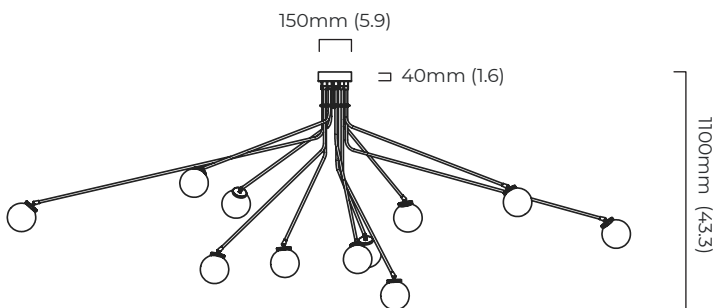

ARRAY PENDANT LARGE

FINISH

bronze with bronze details and shiny opal glass
bronze with satin brass details and shiny opal glass

DIMENSIONS (body of fixture)

2700 x 2700 x 1100 mm (w x d x h)

WEIGHT

18kg (39.7lbs)
please ensure ceiling structure is strong enough to support the weight of the light

OVERALL DROP

minimum 1100 mm
please specify the required overall drop from the ceiling to the bottom of the fitting (not adjustable on site)

ILLUMINATION

220-240v - 11 x G9 - 25w (or 2.5w 2700k)
110-130v - 11 x G9 - 25w (or 2.5w 2700k)

DIMMING

dimmable bulb required
trailing edge dimmable / phase cut (rotary dimmer) - standard
DALI option available (220-240v only)

CEILING ROSE / PLATE

round ceiling rose - $\varnothing$ 150 x 40 mm (dia x h)

CERTIFICATION

VIEW ON WEBSITE

mounting plate dimensions

*Diagrams are not to scale.