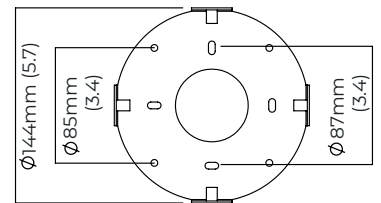

mounting plate dimensions