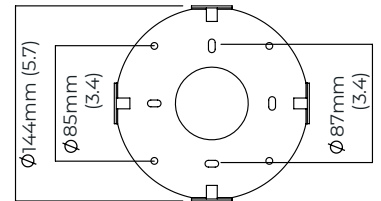

mounting plate dimensions