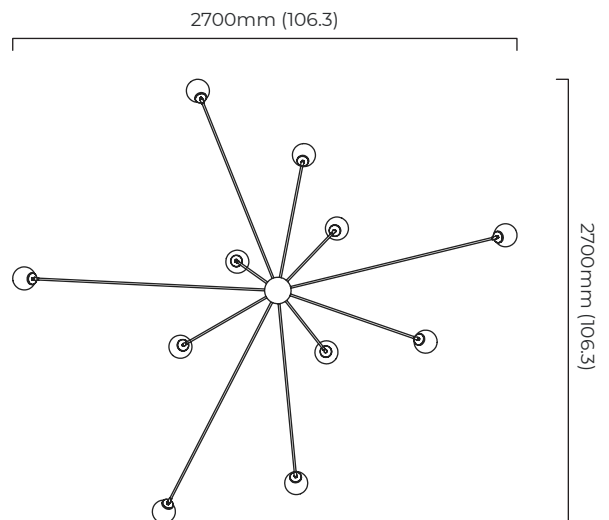

ARRAY PENDANT LARGE - DALI-A

FINISH

bronze with bronze details and shiny opal glass
bronze with satin brass details and shiny opal glass

DIMENSIONS (body of fixture)

2700 x 2700 x 1100 mm (w x d x h)

WEIGHT

18kg (39.7lbs)
please ensure ceiling structure is strong enough to support the weight of the light

OVERALL DROP

minimum 1100 mm
please specify the required overall drop from the ceiling to the bottom of the fitting (not adjustable on site)

ILLUMINATION

220-240v - 11 x G9 - 25w (or 2.5w 2700k)
DALI converter to be installed in the ceiling rose

DIMMING

dimnable bulb required
DALI compatible

CEILING ROSE / PLATE

round ceiling rose - $\varnothing$ 150 x 40 mm (dia x h)

CERTIFICATION

VIEW ON WEBSITE

mounting plate dimensions

*Diagrams are not to scale.