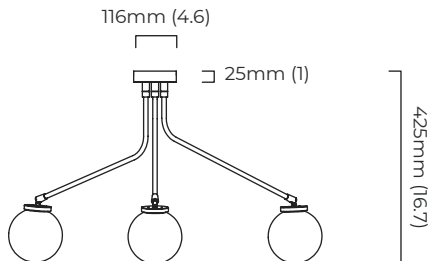

ARRAY PENDANT MINI

FINISH

bronze with bronze details and shiny opal glass
bronze with satin brass details and shiny opal glass

DIMENSIONS (body of fixture)

750 x 750 x 425 mm (w x d x h)

WEIGHT

7kg (15.4lbs)
please ensure ceiling structure is strong enough to support the weight of the light

DIMMING

dimmable bulb required
trailing edge dimmable / phase cut (rotary dimmer) - standard
DALI option available (220-240v only)

CEILING ROSE / PLATE

round ceiling rose - \varnothing 116 x 25 mm (dia x h)

CERTIFICATION

VIEW ON WEBSITE

mounting plate dimensions

750mm (29.5)

*Diagrams are not to scale.

ARRAY PENDANT MINI - DALI-A

FINISH

bronze with bronze details and shiny opal glass
bronze with satin brass details and shiny opal glass

DIMENSIONS (body of fixture)

750 x 750 x 425 mm (w x d x h)

WEIGHT

7kg (15.4lbs)
please ensure ceiling structure is strong enough to support the weight of the light

OVERALL DROP

minimum 425 mm
please specify the required overall drop from the ceiling to the bottom of the fitting (not adjustable on site)