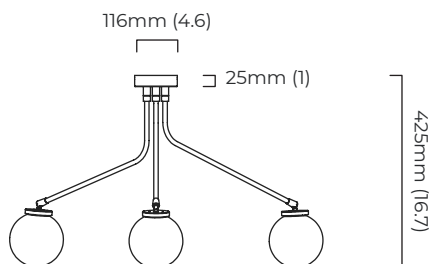

DIMENSIONS (body of fixture)

750 x 750 x 425 mm (w x d x h)

WEIGHT

7kg (15.4lbs)
please ensure ceiling structure is strong enough to support the weight of the light

OVERALL DROP

minimum 425 mm
please specify the required overall drop from the ceiling to the bottom of the fitting (not adjustable on site)

ILLUMINATION

220-240v - 3 x G9 - 25w (or 2.5w 2700k)
DALI converter to be installed in the ceiling rose

DIMMING

dimmable bulb required
DALI compatible

CEILING ROSE / PLATE

round ceiling rose - \varnothing 116 x 25 mm (dia x h)

CERTIFICATION

VIEW ON WEBSITE

mounting plate dimensions

*Diagrams are not to scale.

ARRAY PENDANT MINI - EXTENSION KIT

FINISH

bronze with bronze details
bronze with satin brass details

DIMENSIONS (length of the extension)

1000 mm

OVERALL DROP

standard size 1000 mm
minimum recommended 300 mm
please specify the required overall drop from the ceiling to
the bottom of the fitting (not adjustable on site)

CERTIFICATION

VIEW ON WEBSITE