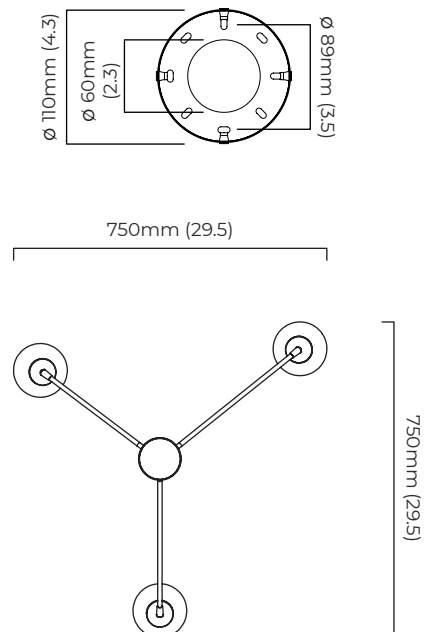

CERTIFICATION

VIEW ON WEBSITE

mounting plate dimensions

750mm (29.5)

*Diagrams are not to scale.

ARRAY PENDANT MINI - DALI-A

FINISH

bronze with bronze details and shiny opal glass
bronze with satin brass details and shiny opal glass

DIMENSIONS (body of fixture)

750 x 750 x 425 mm (w x d x h)

WEIGHT

7kg (15.4lbs)
please ensure ceiling structure is strong enough to support the weight of the light

OVERALL DROP

minimum 425 mm
please specify the required overall drop from the ceiling to the bottom of the fitting (not adjustable on site)

CERTIFICATION

VIEW ON WEBSITE

mounting plate dimensions

*Diagrams are not to scale.

ARRAY PENDANT MINI - EXTENSION KIT

FINISH

bronze with bronze details
bronze with satin brass details

DIMENSIONS (length of the extension)

150mm (5.9)

1000mm (39.3)

*Diagrams are not to scale.

ARRAY PENDANT MINI

ARRAY PENDANT MINI

SKU NUMBER	FINISH DESCRIPTION	VOLTAGE
ARRPESBZBZOG-240	bronze with bronze details and shiny opal glass	220 - 240V
ARRPESBZSBOG-240	bronze with satin brass details and shiny opal glass	220 - 240V
ARRPESBZBZOG-110	bronze with bronze details and shiny opal glass	110 - 130v
ARRPESBZSBOG-110	bronze with satin brass details and shiny opal glass	110 - 130v