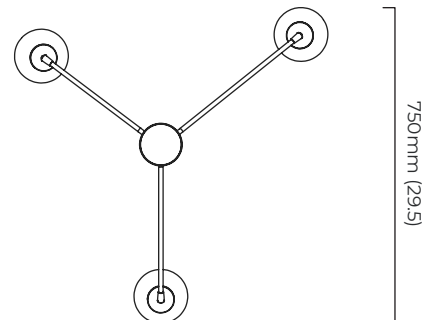

CERTIFICATION

VIEW ON WEBSITE

mounting plate dimensions

750mm (29.5)

*Diagrams are not to scale.

ARRAY PENDANT MINI - DALI-A

FINISH

bronze with bronze details and shiny opal glass
bronze with satin brass details and shiny opal glass

DIMENSIONS (body of fixture)

750 x 750 x 425 mm (w x d x h)

WEIGHT

7kg (15.4lbs)
please ensure ceiling structure is strong enough to support the weight of the light

OVERALL DROP

minimum 425 mm
please specify the required overall drop from the ceiling to the bottom of the fitting (not adjustable on site)