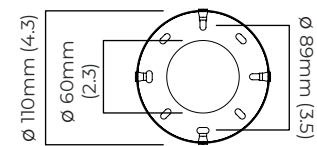

ARRAY PENDANT MINI

FINISH

bronze with bronze details and shiny opal glass
bronze with satin brass details and shiny opal glass

DIMENSIONS (body of fixture)

750 x 750 x 425 mm (w x d x h)

WEIGHT

7kg (15.4lbs)
please ensure ceiling structure is strong enough to support the weight of the light

DIMMING

dimmable bulb required
trailing edge dimmable / phase cut (rotary dimmer) - standard
DALI option available (220-240v only)

CEILING ROSE / PLATE

round ceiling rose - \varnothing 116 x 25 mm (dia x h)

CERTIFICATION

VIEW ON WEBSITE

mounting plate dimensions

750mm (29.5)

*Diagrams are not to scale.

ARRAY PENDANT MINI - DALI-A

FINISH

bronze with bronze details and shiny opal glass
bronze with satin brass details and shiny opal glass

DIMENSIONS (body of fixture)

750 x 750 x 425 mm (w x d x h)

WEIGHT

7kg (15.4lbs)
please ensure ceiling structure is strong enough to support the weight of the light

OVERALL DROP

minimum 425 mm
please specify the required overall drop from the ceiling to the bottom of the fitting (not adjustable on site)