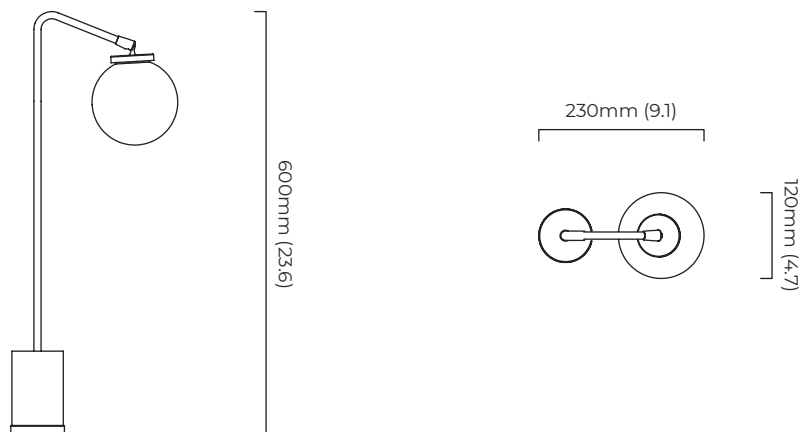

ARRAY TABLE

FINISH

bronze with bronze details and shiny opal glass
bronze with satin brass details and shiny opal glass

DIMENSIONS (body of fixture)

230 x 120 x 600 mm (w x d x h)

WEIGHT

5kg (11lbs)

FLEX

2000mm cord set with black flex and inline dimmer

ILLUMINATION

220-240v - 1 x G9 - 25w max (or 2.3w LED 2700k)
110-130v - 1 x G9 - 25w max (or 2.3w LED 2700k)

DIMMING

dimnable bulb required

CERTIFICATION

VIEW ON WEBSITE

*Diagrams are not to scale.

ARRAY TABLE

SKU NUMBER	FINISH DESCRIPTION	VOLTAGE
ARRTAIBZBZOG-240D	bronze with bronze details and shiny opal glass - 240v 5 amp plug	220 - 240V
ARRTAIBZBZOG-240I	bronze with bronze details and shiny opal glass - 240v AU plug	220 - 240V
ARRTAIBZBZOG-240C	bronze with bronze details and shiny opal glass - 240v EU plug	220 - 240V
ARRTAIBZBZOG-240J	bronze with bronze details and shiny opal glass - 240v swiss plug	220 - 240V
ARRTAIBZBZOG-240G	bronze with bronze details and shiny opal glass - 240v UK plug	220 - 240V
ARRTAIBZSBOG-240D	bronze with satin brass details and shiny opal glass - 240v 5 amp plug	220 - 240V
ARRTAIBZSBOG-240I	bronze with satin brass details and shiny opal glass - 240v AU plug	220 - 240V
ARRTAIBZSBOG-240C	bronze with satin brass details and shiny opal glass - 240v EU plug	220 - 240V
ARRTAIBZSBOG-240J	bronze with satin brass details and shiny opal glass - 240v swiss plug	220 - 240V
ARRTAIBZSBOG-240G	bronze with satin brass details and shiny opal glass - 240v UK plug	220 - 240V
ARRTAIBZBZOG-110A	bronze with bronze details and shiny opal glass - 110v US plug	110 - 130V
ARRTAIBZSBOG-110A	bronze with satin brass details and shiny opal glass - 110v US plug	110 - 130V