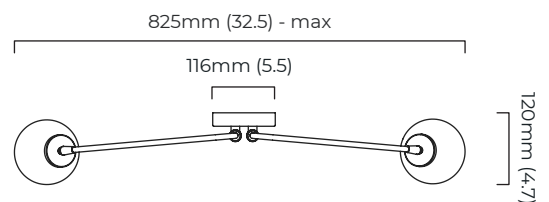

### DIMENSIONS (body of fixture)

825 x 120 x 350 mm (w x d x h)

### WALL ROSE / PLATE

round ceiling rose -  $\varnothing$  116 x 25 mm (dia x h)

### VIEW ON WEBSITE

mounting plate dimensions

\*Diagrams are not to scale.