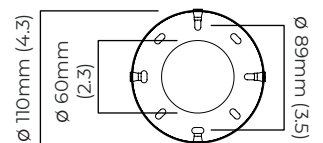

mounting plate dimensions