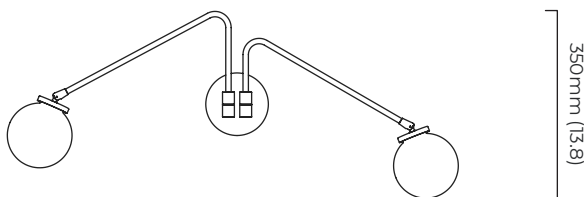

*Diagrams are not to scale.