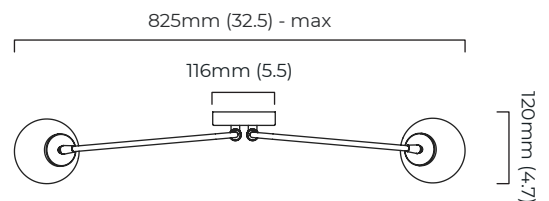

ARRAY WALL TWIN - DALI-A

FINISH

bronze with bronze details and shiny opal glass
bronze with satin brass details and shiny opal glass

DIMENSIONS (body of fixture)

825 x 120 x 350 mm (w x d x h)

WEIGHT

3kg (6.6lbs)

ILLUMINATION

220-240v - 2 x G9 - 25w (or 2.5w 2700k)
DALI converter to be installed in the wall rose

DIMMING

dimnable bulb required
DALI compatible

WALL ROSE / PLATE

round ceiling rose - $\varnothing$ 116 x 25 mm (dia x h)

CERTIFICATION

VIEW ON WEBSITE

mounting plate dimensions

*Diagrams are not to scale.