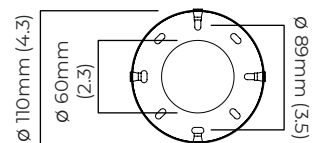

### DIMENSIONS (body of fixture)

825 x 120 x 350 mm (w x d x h)

### WALL ROSE / PLATE

round ceiling rose -  $\varnothing$  116 x 25 mm (dia x h)

### VIEW ON WEBSITE

mounting plate dimensions

\*Diagrams are not to scale.