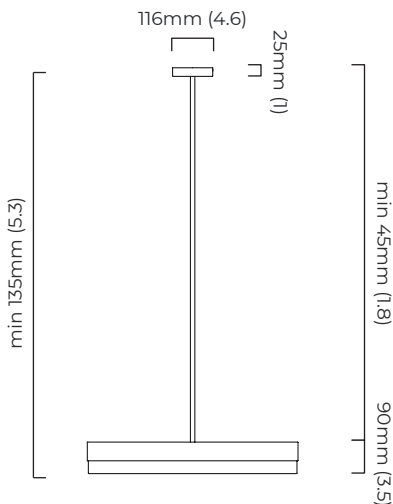

ARTES 600 PENDANT - DALI-A

FINISH

antique bronze with antique bronze details and honed alabaster
bronze with bronze details and honed alabaster
bronze with satin brass details and honed alabaster
satin brass with satin brass details and honed alabaster

DIMENSIONS (body of fixture)

610 x 45 x 90 mm (w x d x h)

WEIGHT

6kg (13.2lbs)

please ensure ceiling structure is strong enough to support the weight of the light

OVERALL DROP

minimum 135 mm
supplied with 1000mm drop rod (12.7 mm dia) as standard
(adjustable on site)

ILLUMINATION

220-240v - integrated LED - 16w - 2700k
DALI LED driver integrated in the body of the light

DIMMING

DALI compatible

CEILING ROSE / PLATE

round ceiling rose - $\varnothing$ 116 x 25 mm (dia x h)

CERTIFICATION

VIEW ON WEBSITE