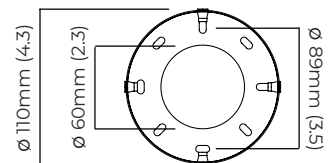

DIMENSIONS (body of fixture)

610 x 45 x 90 mm (w x d x h)

WEIGHT

6kg (13.2lbs)

please ensure ceiling structure is strong enough to support the weight of the light

OVERALL DROP

minimum 135 mm
 supplied with 1000mm drop rod (12.7 mm dia) as standard
 (adjustable on site)

CEILING ROSE / PLATE

round ceiling rose - \varnothing 116 x 25 mm (dia x h)

CERTIFICATION

VIEW ON WEBSITE

mounting plate dimensions

*Diagrams are not to scale.

ARTES 600 PENDANT - DALI-A

FINISH