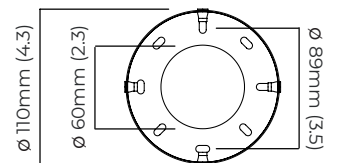

mounting plate dimensions