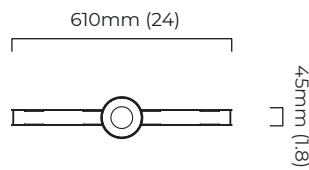

DIMENSIONS (body of fixture)

610 x 45 x 90 mm (w x d x h)

WEIGHT

6kg (13.2lbs)

please ensure ceiling structure is strong enough to support the weight of the light

OVERALL DROP

minimum 135 mm
 supplied with 1000mm drop rod (12.7 mm dia) as standard
 (adjustable on site)

CEILING ROSE / PLATE

round ceiling rose - \varnothing 116 x 25 mm (dia x h)

CERTIFICATION

VIEW ON WEBSITE

mounting plate dimensions

*Diagrams are not to scale.

ARTES 600 PENDANT - DALI-A

FINISH

ARTES 600 PENDANT - DALI-A

SKU NUMBER	FINISH DESCRIPTION	TYPE OF DALI	VOLTAGE
ARTPE6ABABHA-DALIA-240	antique bronze with antique bronze details and honed alabaster	DALI A included - For lights that do not require aesthetic alterations. Dali can be fitted in the body of the light	220 - 240V
ARTPE6BZBZHA-DALIA-240	bronze with bronze details and honed alabaster	DALI A included - For lights that do not require aesthetic alterations. Dali can be fitted in the body of the light	220 - 240V
ARTPE6BZSBHA-DALIA-240	bronze with satin brass details and honed alabaster	DALI A included - For lights that do not require aesthetic alterations. Dali can be fitted in the body of the light	220 - 240V
ARTPE6SBSBHA-DALIA-240	satin brass with satin brass details and honed alabaster	DALI A included - For lights that do not require aesthetic alterations. Dali can be fitted in the body of the light	220 - 240V