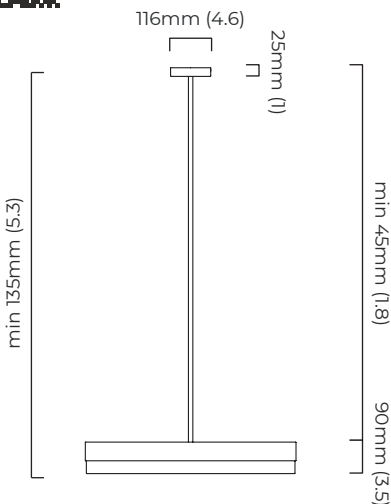

DIMENSIONS (body of fixture)

610 x 45 x 90 mm (w x d x h)

WEIGHT

6kg (13.2lbs)

please ensure ceiling structure is strong enough to support the weight of the light

OVERALL DROP

minimum 135 mm
 supplied with 1000mm drop rod (12.7 mm dia) as standard
 (adjustable on site)

CEILING ROSE / PLATE

round ceiling rose - \varnothing 116 x 25 mm (dia x h)

CERTIFICATION

VIEW ON WEBSITE

mounting plate dimensions

*Diagrams are not to scale.

ARTES 600 PENDANT - DALI-A

FINISH

CERTIFICATION

VIEW ON WEBSITE

mounting plate dimensions

*Diagrams are not to scale.

ARTES 600 PENDANT

ARTES 600 PENDANT

SKU NUMBER	FINISH DESCRIPTION	VOLTAGE
ARTPE6ABABHA-240	antique bronze with antique bronze details and honed alabaster	220 - 240V
ARTPE6BZBZHA-240	bronze with bronze details and honed alabaster	220 - 240V
ARTPE6BZSBHA-240	bronze with satin brass details and honed alabaster	220 - 240V
ARTPE6SBSBHA-240	satin brass with satin brass details and honed alabaster	220 - 240V
ARTPE6ABABHA-110	antique bronze with antique bronze details and honed alabaster	110 - 130V
ARTPE6BZBZHA-110	bronze with bronze details and honed alabaster	110 - 130V
ARTPE6BZSBHA-110	bronze with satin brass details and honed alabaster	110 - 130V
ARTPE6SBSBHA-110	satin brass with satin brass details and honed alabaster	110 - 130V