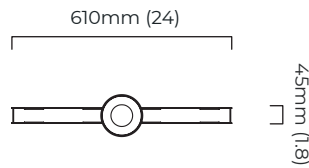

ARTES 600 PENDANT - DALI-A

FINISH

antique bronze with antique bronze details and honed alabaster
bronze with bronze details and honed alabaster
bronze with satin brass details and honed alabaster
satin brass with satin brass details and honed alabaster

DIMENSIONS (body of fixture)

610 x 45 x 90 mm (w x d x h)

WEIGHT

6kg (13.2lbs)

please ensure ceiling structure is strong enough to support the weight of the light

OVERALL DROP

minimum 135 mm
supplied with 1000mm drop rod (12.7 mm dia) as standard
(adjustable on site)

ILLUMINATION

220-240v - integrated LED - 16w - 2700k
DALI LED driver integrated in the body of the light

DIMMING

DALI compatible

CEILING ROSE / PLATE

round ceiling rose - $\varnothing$ 116 x 25 mm (dia x h)

CERTIFICATION

VIEW ON WEBSITE