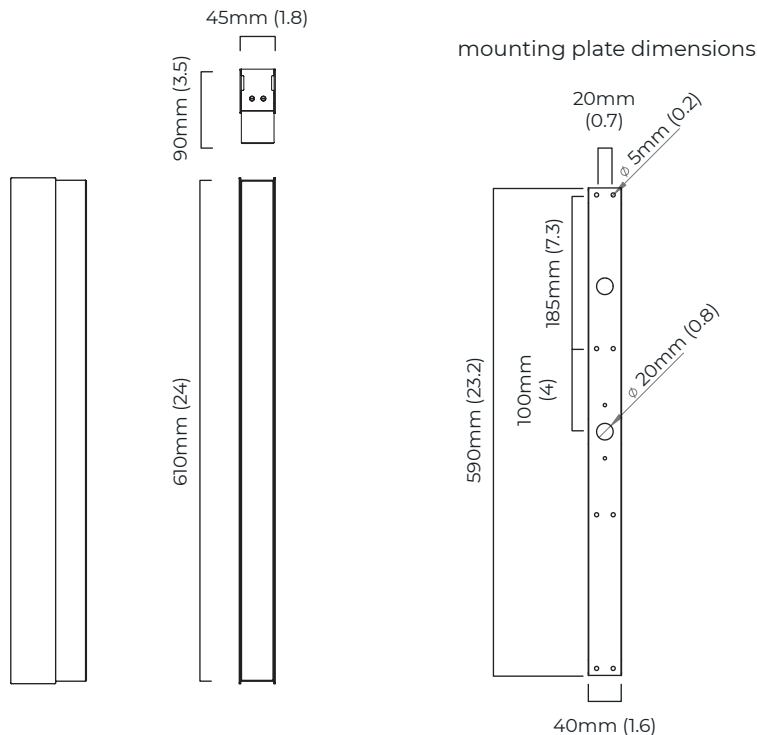

DIMENSIONS (body of fixture)

45 x 90 x 610 mm (w x d x h)

WEIGHT

4kg (8.8lbs)

please ensure wall/ceiling structure is strong enough to support the weight of the light

ILLUMINATION

220-240v - integrated LED - 16w - 2700k

WALL ROSE / PLATE

rectangular wall box - 610 x 45 mm (w x d)

CERTIFICATION

VIEW ON WEBSITE

*Diagrams are not to scale.

ARTES 600 WALL / CEILING - DALI-A

FINISH

antique bronze with antique bronze details and honed alabaster
 bronze with bronze details and honed alabaster
 bronze with satin brass details and honed alabaster
 satin brass with satin brass details and honed alabaster

DIMENSIONS (body of fixture)

45 x 90 x 610 mm (w x d x h)

WEIGHT

4kg (8.8lbs)

please ensure ceiling structure is strong enough to support the weight of the light

ILLUMINATION

110-130v - integrated LED - 16w - 2700k
 DALI LED driver integrated in the body of the light

DIMMING

DALI compatible

WALL ROSE / PLATE

rectangular wall box - 610 x 45 mm (w x d)

CERTIFICATION

VIEW ON WEBSITE

*Diagrams are not to scale.

ARTES 600 WALL / CEILING