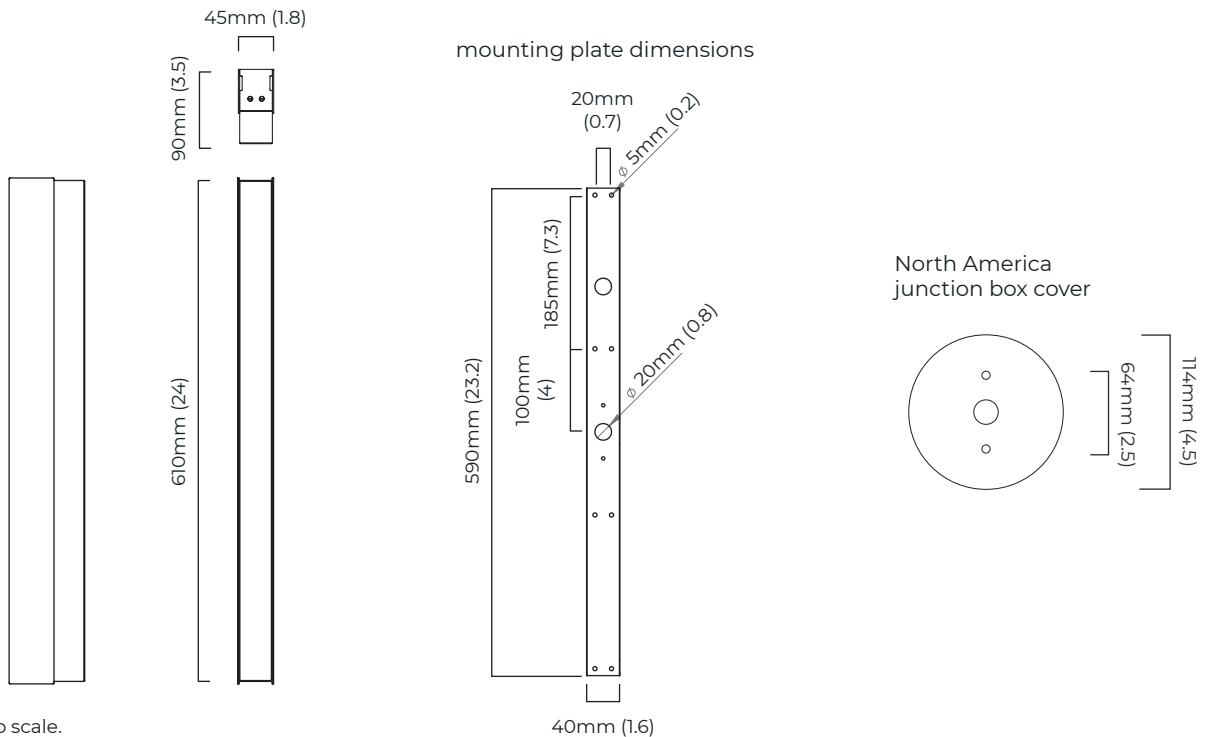

DIMENSIONS (body of fixture)

45 x 90 x 610 mm (w x d x h)

WEIGHT

4kg (8.8lbs)

please ensure wall/ceiling structure is strong enough to support the weight of the light

ILLUMINATION

220-240v - integrated LED - 16w - 2700k

WALL ROSE / PLATE

rectangular wall box - 610 x 45 mm (w x d)

CERTIFICATION

VIEW ON WEBSITE

*Diagrams are not to scale.

ARTES 600 WALL / CEILING - DALI-A

FINISH

antique bronze with antique bronze details and honed alabaster
 bronze with bronze details and honed alabaster
 bronze with satin brass details and honed alabaster
 satin brass with satin brass details and honed alabaster

DIMENSIONS (body of fixture)

45 x 90 x 610 mm (w x d x h)

WEIGHT

4kg (8.8lbs)

please ensure ceiling structure is strong enough to support the weight of the light

ILLUMINATION

110-130v - integrated LED - 16w - 2700k
 DALI LED driver integrated in the body of the light