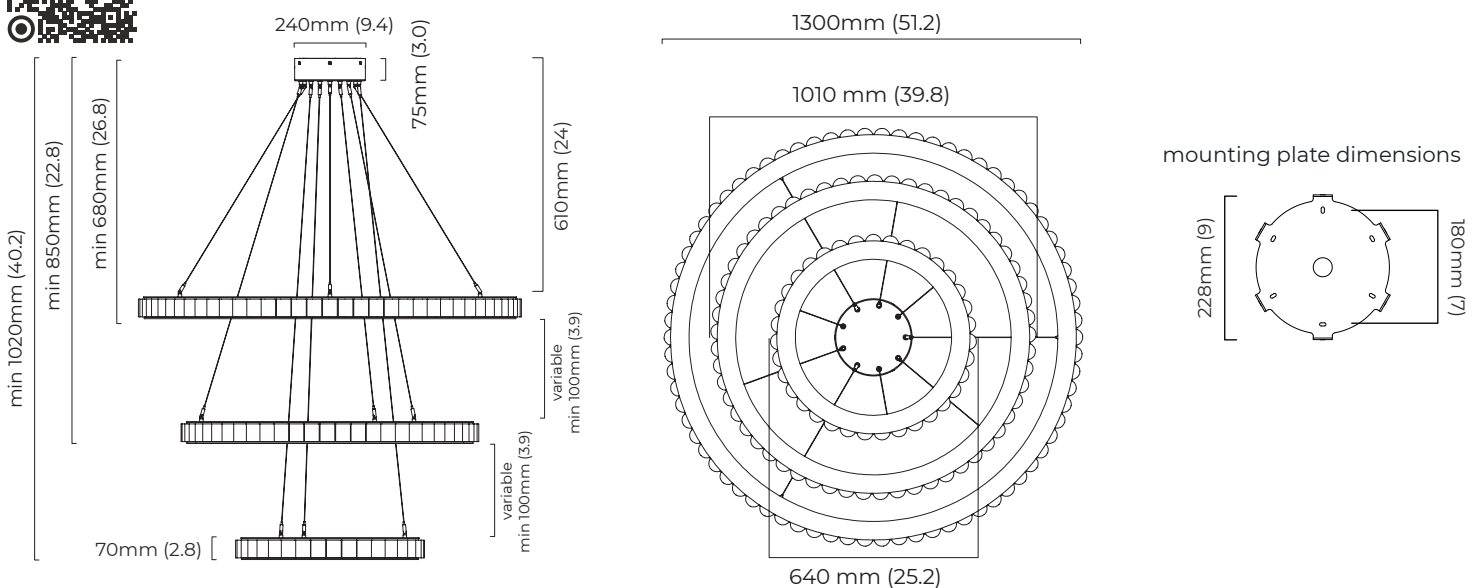

AVALON CHANDELIER TRIPLE CEILING ROSE

FINISH

bronze with honed alabaster
satin brass with honed alabaster

DIMENSIONS (body of fixture)

ø 640 x 70 mm (dia x h)
ø 1010 x 70 mm (dia x h)
ø 1300 x 70 mm (dia x h)

WEIGHT

96kg (211.6lbs)
please ensure ceiling structure is strong enough to support the weight of the light

OVERALL DROP

minimum 1020 mm
maximum on request 5145 mm
supplied with 9 x 2500mm stainless steel suspension power cables as standard (adjustable on site)

ILLUMINATION

220-240v - integrated LED - 38w + 67W + 89w - 2700k
110-130v - integrated LED - 38w + 67W + 89w - 2700k
3 x LED drivers to be installed in the ceiling rose

DIMMING

trailing dimmable / phase cut (rotary dimmer) - standard
DALI option available (220-240v only)
0/1-10v (220-240v or 110-130v) - on request

CEILING ROSE / PLATE

round ceiling rose - ø 240 x 75 mm (dia x h)

CERTIFICATION

VIEW ON WEBSITE

*Diagrams are not to scale.