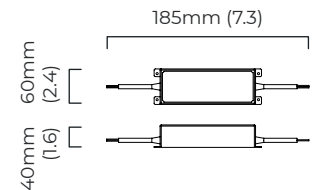

DIMENSIONS (body of fixture)

ø 640 x 70 mm (dia x h)
ø 1010 x 70 mm (dia x h)
ø 1300 x 70 mm (dia x h)

WEIGHT

96kg (211.6lbs)
please ensure ceiling structure is strong enough to support the weight of the light

ø 640 x 70 mm (dia x h)
ø 1010 x 70 mm (dia x h)
ø 1300 x 70 mm (dia x h)

WEIGHT

95kg (209.4lbs)
please ensure ceiling structure is strong enough to support the weight of the light

OVERALL DROP

minimum 955 mm
maximum on request 5080 mm
supplied with 9 x 2500mm stainless steel suspension power cables as standard (adjustable on site)

CEILING ROSE / PLATE

round ceiling plate - ø 180 x 10 mm (dia x h)

CERTIFICATION

VIEW ON WEBSITE

mounting plate dimensions

LED driver dimensions

*Diagrams are not to scale.

AVALON CHANDELIER TRIPLE CEILING ROSE - DALI A

FINISH

bronze with honed alabaster
satin brass with honed alabaster

DIMENSIONS (body of fixture)

ø 640 x 70 mm (dia x h)
ø 1010 x 70 mm (dia x h)
ø 1300 x 70 mm (dia x h)

WEIGHT

96kg (211.6lbs)
please ensure ceiling structure is strong enough to support the weight of the light