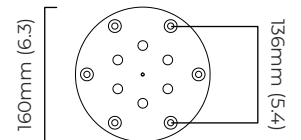

DIMENSIONS (body of fixture)

ø 640 x 70 mm (dia x h)
ø 1010 x 70 mm (dia x h)
ø 1300 x 70 mm (dia x h)

WEIGHT

96kg (211.6lbs)
please ensure ceiling structure is strong enough to support the weight of the light

CEILING ROSE / PLATE

round ceiling plate - ø 180 x 10 mm (dia x h)

CERTIFICATION

VIEW ON WEBSITE

mounting plate dimensions

LED driver dimensions

*Diagrams are not to scale.

AVALON CHANDELIER TRIPLE CEILING ROSE - DALI A

FINISH

bronze with honed alabaster
satin brass with honed alabaster

DIMENSIONS (body of fixture)

ø 640 x 70 mm (dia x h)
ø 1010 x 70 mm (dia x h)
ø 1300 x 70 mm (dia x h)

WEIGHT

96kg (211.6lbs)
please ensure ceiling structure is strong enough to support the weight of the light