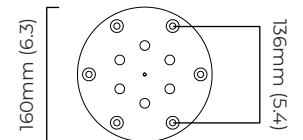

AVALON CHANDELIER TRIPLE CEILING MOUNTING PLATE

FINISH

bronze with honed alabaster
satin brass with honed alabaster

DIMENSIONS (body of fixture)

ø 640 x 70 mm (dia x h)
ø 1010 x 70 mm (dia x h)
ø 1300 x 70 mm (dia x h)

CERTIFICATION

VIEW ON WEBSITE

mounting plate dimensions

LED driver dimensions

*Diagrams are not to scale.

AVALON CHANDELIER TRIPLE CEILING ROSE

FINISH

bronze with honed alabaster
satin brass with honed alabaster

DIMENSIONS (body of fixture)

ø 640 x 70 mm (dia x h)
ø 1010 x 70 mm (dia x h)
ø 1300 x 70 mm (dia x h)

WEIGHT

96kg (211.6lbs)
please ensure ceiling structure is strong enough to support the weight of the light

FINISH

bronze with honed alabaster
satin brass with honed alabaster

DIMENSIONS (body of fixture)

ø 640 x 70 mm (dia x h)
ø 1010 x 70 mm (dia x h)
ø 1300 x 70 mm (dia x h)

WEIGHT

96kg (211.6lbs)
please ensure ceiling structure is strong enough to support the weight of the light