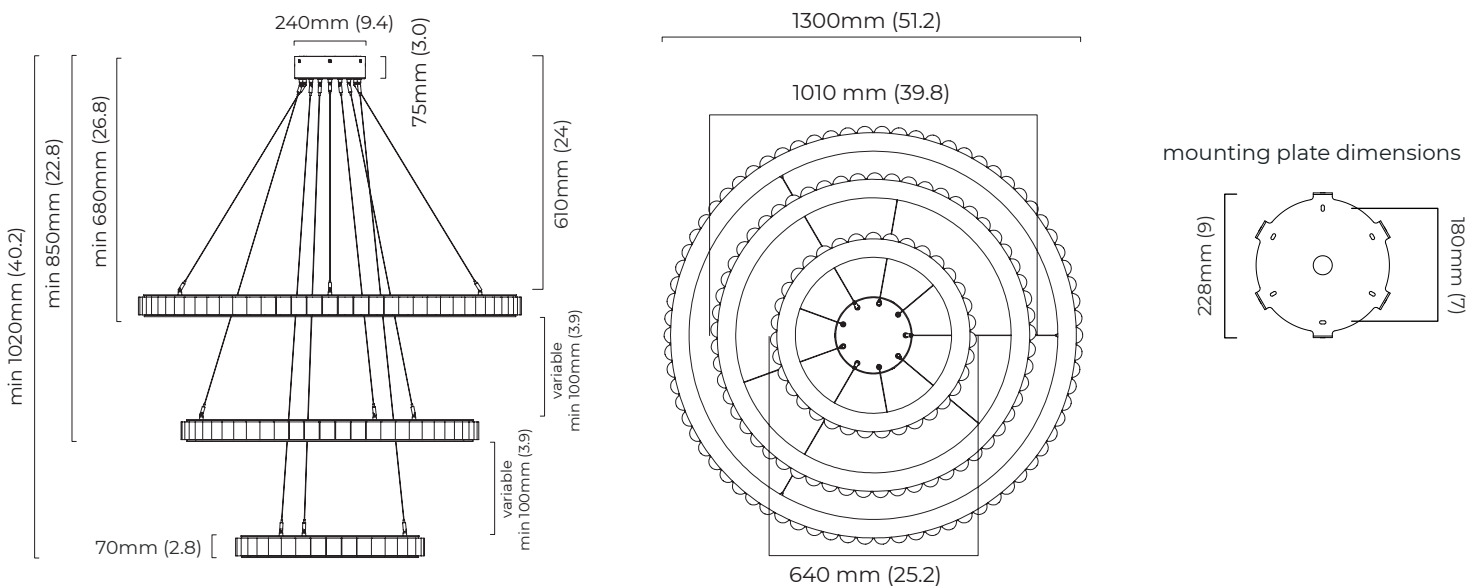

AVALON CHANDELIER TRIPLE CEILING MOUNTING PLATE

FINISH

bronze with honed alabaster
satin brass with honed alabaster

DIMENSIONS (body of fixture)

ø 640 x 70 mm (dia x h)
ø 1010 x 70 mm (dia x h)
ø 1300 x 70 mm (dia x h)

CEILING ROSE / PLATE

round ceiling plate - ø 180 x 10 mm (dia x h)

CERTIFICATION

VIEW ON WEBSITE

mounting plate dimensions

LED driver dimensions

*Diagrams are not to scale.

AVALON CHANDELIER TRIPLE CEILING ROSE - DALI A

FINISH

bronze with honed alabaster
satin brass with honed alabaster

DIMENSIONS (body of fixture)

ø 640 x 70 mm (dia x h)
ø 1010 x 70 mm (dia x h)
ø 1300 x 70 mm (dia x h)

WEIGHT

96kg (211.6lbs)
please ensure ceiling structure is strong enough to support the weight of the light

DIMMING

DALI compatible

CEILING ROSE / PLATE

round ceiling rose - ø 240 x 75 mm (dia x h)

CERTIFICATION

VIEW ON WEBSITE

*Diagrams are not to scale.

AVALON CHANDELIER TRIPLE