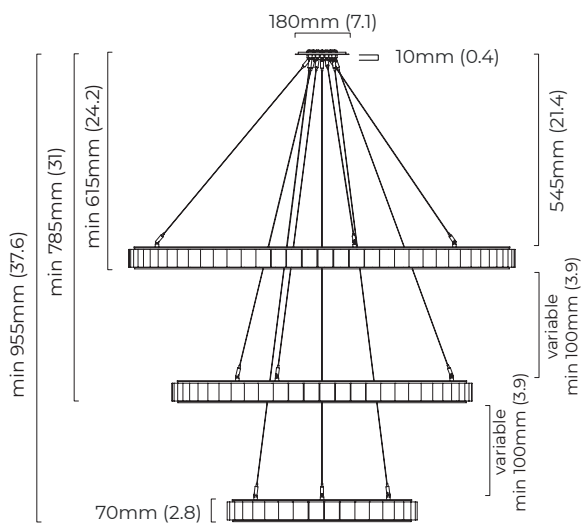

DIMENSIONS (body of fixture)

ø 640 x 70 mm (dia x h)
ø 1010 x 70 mm (dia x h)
ø 1300 x 70 mm (dia x h)

WEIGHT

96kg (211.6lbs)
please ensure ceiling structure is strong enough to support the weight of the light

ø 640 x 70 mm (dia x h)
ø 1010 x 70 mm (dia x h)
ø 1300 x 70 mm (dia x h)

WEIGHT

95kg (209.4lbs)
please ensure ceiling structure is strong enough to support the weight of the light

OVERALL DROP

minimum 955 mm
maximum on request 5080 mm
supplied with 9 x 2500mm stainless steel suspension power cables as standard (adjustable on site)

CEILING ROSE / PLATE

round ceiling plate - ø 180 x 10 mm (dia x h)

CERTIFICATION

VIEW ON WEBSITE

mounting plate dimensions

LED driver dimensions

*Diagrams are not to scale.

AVALON CHANDELIER TRIPLE CEILING ROSE - DALI A

FINISH

bronze with honed alabaster
satin brass with honed alabaster

DIMENSIONS (body of fixture)

ø 640 x 70 mm (dia x h)
ø 1010 x 70 mm (dia x h)
ø 1300 x 70 mm (dia x h)

WEIGHT

96kg (211.6lbs)
please ensure ceiling structure is strong enough to support the weight of the light