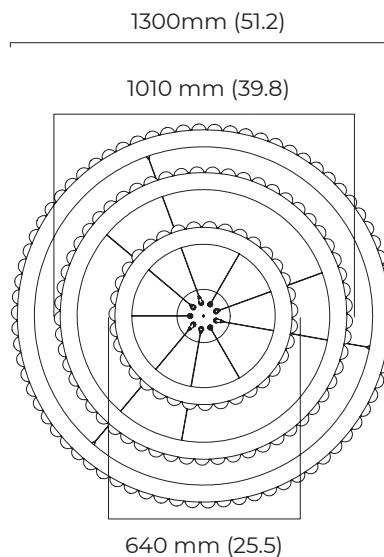

DIMENSIONS (body of fixture)

ø 640 x 70 mm (dia x h)
ø 1010 x 70 mm (dia x h)
ø 1300 x 70 mm (dia x h)

WEIGHT

96kg (211.6lbs)
please ensure ceiling structure is strong enough to support the weight of the light

ø 640 x 70 mm (dia x h)
ø 1010 x 70 mm (dia x h)
ø 1300 x 70 mm (dia x h)

WEIGHT

95kg (209.4lbs)
please ensure ceiling structure is strong enough to support the weight of the light

OVERALL DROP

minimum 955 mm
maximum on request 5080 mm
supplied with 9 x 2500mm stainless steel suspension power cables as standard (adjustable on site)

CEILING ROSE / PLATE

round ceiling plate - ø 180 x 10 mm (dia x h)

CERTIFICATION

VIEW ON WEBSITE

mounting plate dimensions

LED driver dimensions

*Diagrams are not to scale.

AVALON CHANDELIER TRIPLE CEILING ROSE - DALI A

FINISH

bronze with honed alabaster
satin brass with honed alabaster

DIMENSIONS (body of fixture)

ø 640 x 70 mm (dia x h)
ø 1010 x 70 mm (dia x h)
ø 1300 x 70 mm (dia x h)

WEIGHT

96kg (211.6lbs)
please ensure ceiling structure is strong enough to support the weight of the light