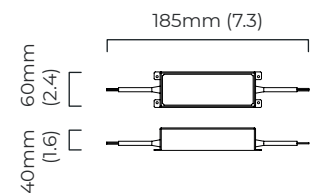

AVALON CHANDELIER TRIPLE CEILING MOUNTING PLATE

FINISH

bronze with honed alabaster
satin brass with honed alabaster

DIMENSIONS (body of fixture)

ø 640 x 70 mm (dia x h)
ø 1010 x 70 mm (dia x h)
ø 1300 x 70 mm (dia x h)

CERTIFICATION

VIEW ON WEBSITE

mounting plate dimensions

LED driver dimensions

*Diagrams are not to scale.

AVALON CHANDELIER TRIPLE CEILING ROSE

FINISH

bronze with honed alabaster
satin brass with honed alabaster

DIMENSIONS (body of fixture)

ø 640 x 70 mm (dia x h)
ø 1010 x 70 mm (dia x h)
ø 1300 x 70 mm (dia x h)

WEIGHT

96kg (211.6lbs)
please ensure ceiling structure is strong enough to support the weight of the light

FINISH

bronze with honed alabaster
satin brass with honed alabaster

DIMENSIONS (body of fixture)

ø 640 x 70 mm (dia x h)
ø 1010 x 70 mm (dia x h)
ø 1300 x 70 mm (dia x h)

WEIGHT

96kg (211.6lbs)
please ensure ceiling structure is strong enough to support the weight of the light