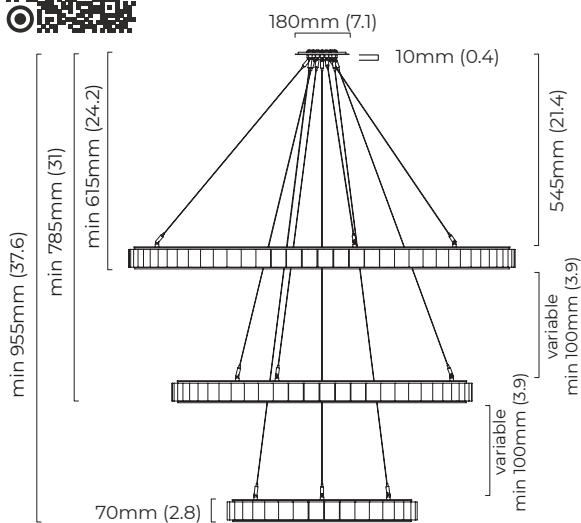

AVALON CHANDELIER TRIPLE CEILING MOUNTING PLATE

FINISH

bronze with honed alabaster
satin brass with honed alabaster

DIMENSIONS (body of fixture)

ø 640 x 70 mm (dia x h)
ø 1010 x 70 mm (dia x h)
ø 1300 x 70 mm (dia x h)

WEIGHT

95kg (209.4lbs)
please ensure ceiling structure is strong enough to support the weight of the light

OVERALL DROP

minimum 995 mm
maximum on request 5080 mm
supplied with 9 x 2500mm stainless steel suspension power cables as standard (adjustable on site)

ILLUMINATION

220-240v - integrated LED - 38w + 67W + 89w - 2700k
110-130v - integrated LED - 38w + 67W + 89w - 2700k
3 x LED drivers to be installed in the ceiling cavity
drivers must be installed up to 20 meters from the body of the light

DIMMING

trailing dimmable / phase cut (rotary dimmer) - standard
DALI option available (220-240v only)
0/1-10v (220-240v or 110-130v) - on request

CEILING ROSE / PLATE

round ceiling plate - ø 180 x 10 mm (dia x h)

CERTIFICATION

VIEW ON WEBSITE