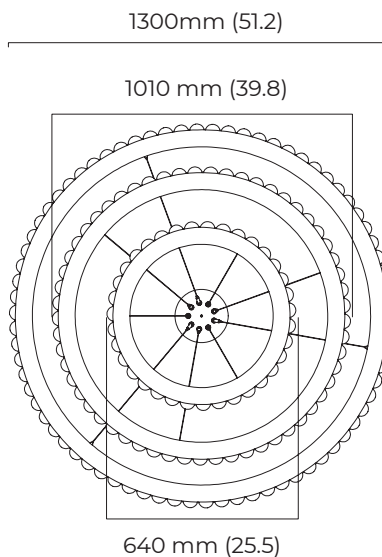

AVALON CHANDELIER TRIPLE CEILING MOUNTING PLATE

FINISH

bronze with honed alabaster
satin brass with honed alabaster

DIMENSIONS (body of fixture)

ø 640 x 70 mm (dia x h)
ø 1010 x 70 mm (dia x h)
ø 1300 x 70 mm (dia x h)

WEIGHT

95kg (209.4lbs)
please ensure ceiling structure is strong enough to support the weight of the light

OVERALL DROP

minimum 995 mm
maximum on request 5080 mm
supplied with 9 x 2500mm stainless steel suspension power cables as standard (adjustable on site)

ILLUMINATION

220-240v - integrated LED - 38w + 67W + 89w - 2700k
110-130v - integrated LED - 38w + 67W + 89w - 2700k
3 x LED drivers to be installed in the ceiling cavity
drivers must be installed up to 20 meters from the body of the light

DIMMING

trailing dimmable / phase cut (rotary dimmer) - standard
DALI option available (220-240v only)
0/1-10v (220-240v or 110-130v) - on request

CEILING ROSE / PLATE

round ceiling plate - ø 180 x 10 mm (dia x h)

CERTIFICATION

VIEW ON WEBSITE