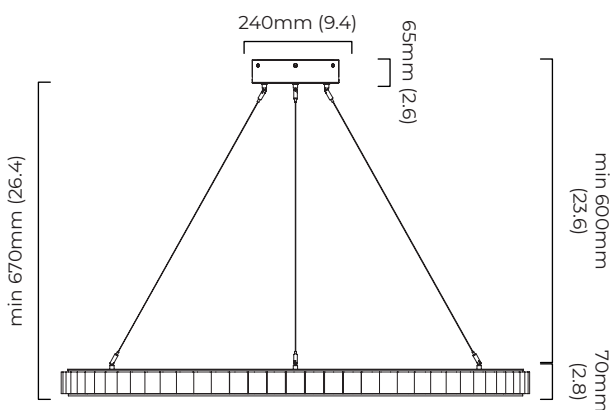

DIMENSIONS (body of fixture)

ø 1300 x 70 mm (dia x h)

WEIGHT

45kg (99.2lbs)

please ensure ceiling structure is strong enough to support the weight of the light

OVERALL DROP

minimum 615 mm

maximum on request 5080 mm

LED driver dimensions

*Diagrams are not to scale.

AVALON CHANDELIER X-LARGE CEILING ROSE - DALI A

FINISH

bronze with honed alabaster
satin brass with honed alabaster

DIMENSIONS (body of fixture)

ø 1300 x 70 mm (dia x h)

ILLUMINATION

220-240v - integrated LED - 89w - 2700k

DALI LED driver to be installed in the ceiling rose

DIMMING

DALI compatible

CEILING ROSE / PLATE

round ceiling rose - ø 240 x 65 mm (dia x h)

CERTIFICATION

VIEW ON WEBSITE

mounting plate dimensions

*Diagrams are not to scale.

AVALON CHANDELIER X-LARGE

AVALON CHANDELIER X-LARGE - CEILING MOUNTING PLATE

SKU NUMBER	FINISH DESCRIPTION	VOLTAGE
AVACH1BZHA-CM-240	bronze with honed alabaster	220 - 240V
AVACH1SBHA-CM-240	satın brass with honed alabaster	220 - 240V
AVACH1BZHA-CM-110	bronze with honed alabaster	110 - 130V
AVACH1SBHA-CM-110	satın brass with honed alabaster	110 - 130V