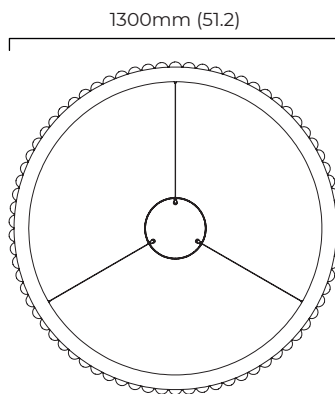

DIMENSIONS (body of fixture)

ø 1300 x 70 mm (dia x h)

WEIGHT

45kg (99.2lbs)

please ensure ceiling structure is strong enough to support the weight of the light

OVERALL DROP

minimum 670 mm

maximum on request 5135 mm

CERTIFICATION

VIEW ON WEBSITE

mounting plate dimensions

*Diagrams are not to scale.

AVALON CHANDELIER X-LARGE CEILING MOUNTING PLATE - DALI A

FINISH

bronze with honed alabaster
satin brass with honed alabaster

DIMENSIONS (body of fixture)

ø 1300 x 70 mm (dia x h)

WEIGHT

45kg (99.2lbs)

please ensure ceiling structure is strong enough to support the weight of the light

OVERALL DROP

minimum 615 mm

maximum on request 5080 mm

LED driver dimensions

*Diagrams are not to scale.

AVALON CHANDELIER X-LARGE CEILING ROSE - DALI A

FINISH

bronze with honed alabaster
satin brass with honed alabaster

DIMENSIONS (body of fixture)

ø 1300 x 70 mm (dia x h)