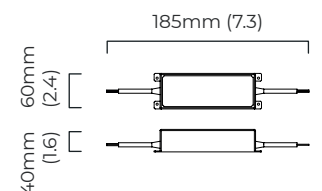

AVALON CHANDELIER X-LARGE CEILING MOUNTING PLATE

FINISH

bronze with honed alabaster
satin brass with honed alabaster

DIMENSIONS (body of fixture)

ø 1300 x 70 mm (dia x h)

WEIGHT

45kg (99.2lbs)
please ensure ceiling structure is strong enough to support the weight of the light

CERTIFICATION

VIEW ON WEBSITE

mounting plate dimensions

LED driver dimensions

*Diagrams are not to scale.

AVALON CHANDELIER X-LARGE CEILING ROSE

FINISH

bronze with honed alabaster
satin brass with honed alabaster

DIMENSIONS (body of fixture)

ø 1300 x 70 mm (dia x h)

WEIGHT

45kg (99.2lbs)

please ensure ceiling structure is strong enough to support the weight of the light

OVERALL DROP

minimum 670 mm

maximum on request 5135 mm

DIMENSIONS (body of fixture)

ø 1300 x 70 mm (dia x h)

WEIGHT

45kg (99.2lbs)

please ensure ceiling structure is strong enough to support the weight of the light

OVERALL DROP

minimum 615 mm

maximum on request 5080 mm