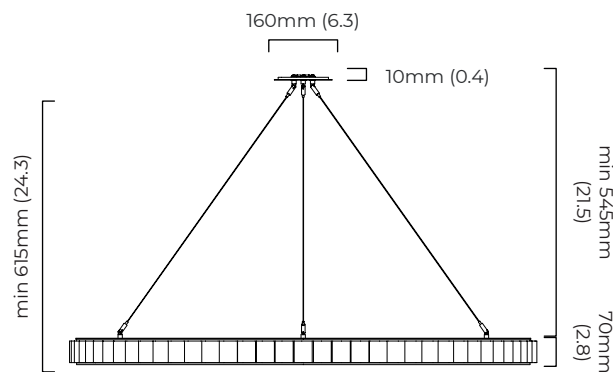

AVALON CHANDELIER X-LARGE CEILING MOUNTING PLATE

FINISH

bronze with honed alabaster
satin brass with honed alabaster

DIMENSIONS (body of fixture)

ø 1300 x 70 mm (dia x h)

WEIGHT

45kg (99.2lbs)
please ensure ceiling structure is strong enough to support the weight of the light

OVERALL DROP

minimum 615 mm
maximum on request 5080 mm
supplied with 3 x 2500mm stainless steel suspension power cables as standard (adjustable on site)

ILLUMINATION

220-240v - integrated LED - 89w - 2700k
110-130v - integrated LED - 89w - 2700k
LED driver to be installed in the ceiling cavity
drivers must be installed up to 20 meters from the body of the light

DIMMING

trailing dimmable / phase cut (rotary dimmer) - standard
DALI option available (220-240v only)
0/1-10v (220-240v or 110-130v) - on request

CEILING ROSE / PLATE

round ceiling plate - ø 160 x 10 mm (dia x h)

CERTIFICATION

VIEW ON WEBSITE