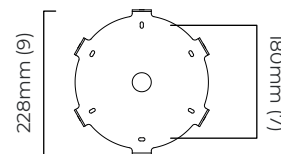

DIMENSIONS (body of fixture)

ø 1300 x 70 mm (dia x h)

WEIGHT

45kg (99.2lbs)

please ensure ceiling structure is strong enough to support the weight of the light

OVERALL DROP

minimum 670 mm

maximum on request 5135 mm

DIMMING

trailing dimmable / phase cut (rotary dimmer) - standard

DALI option available (220-240v only)

0/1-10v (220-240v or 110-130v) - on request

CEILING ROSE / PLATE

round ceiling rose - ø 240 x 65 mm (dia x h)

CERTIFICATION

VIEW ON WEBSITE

mounting plate dimensions

*Diagrams are not to scale.

AVALON CHANDELIER X-LARGE CEILING MOUNTING PLATE - DALI A

FINISH

bronze with honed alabaster
satin brass with honed alabaster

DIMENSIONS (body of fixture)

ø 1300 x 70 mm (dia x h)

WEIGHT

45kg (99.2lbs)

please ensure ceiling structure is strong enough to support the weight of the light

OVERALL DROP

minimum 615 mm

maximum on request 5080 mm