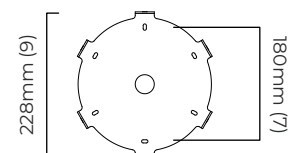

LED driver dimensions

*Diagrams are not to scale.

AVALON CHANDELIER X-LARGE CEILING ROSE - DALI A

FINISH

bronze with honed alabaster
satin brass with honed alabaster

DIMENSIONS (body of fixture)

ø 1300 x 70 mm (dia x h)

ILLUMINATION

220-240v - integrated LED - 89w - 2700k

DALI LED driver to be installed in the ceiling rose

DIMMING

DALI compatible

CEILING ROSE / PLATE

round ceiling rose - ø 240 x 65 mm (dia x h)

CERTIFICATION

VIEW ON WEBSITE

mounting plate dimensions

*Diagrams are not to scale.

AVALON CHANDELIER X-LARGE

AVALON CHANDELIER X-LARGE - CEILING MOUNTING PLATE

SKU NUMBER	FINISH DESCRIPTION	VOLTAGE
AVACH1BZHA-CM-240	bronze with honed alabaster	220 - 240V
AVACH1SBHA-CM-240	satın brass with honed alabaster	220 - 240V
AVACH1BZHA-CM-110	bronze with honed alabaster	110 - 130V
AVACH1SBHA-CM-110	satın brass with honed alabaster	110 - 130V