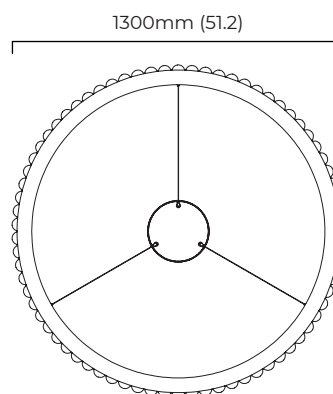

DIMENSIONS (body of fixture)

ø 1300 x 70 mm (dia x h)

WEIGHT

45kg (99.2lbs)

please ensure ceiling structure is strong enough to support the weight of the light

OVERALL DROP

minimum 615 mm

maximum on request 5080 mm

LED driver dimensions

*Diagrams are not to scale.

AVALON CHANDELIER X-LARGE CEILING ROSE - DALI A

FINISH

bronze with honed alabaster
satin brass with honed alabaster

DIMENSIONS (body of fixture)

ø 1300 x 70 mm (dia x h)

ILLUMINATION

220-240v - integrated LED - 89w - 2700k

DALI LED driver to be installed in the ceiling rose

DIMMING

DALI compatible

CEILING ROSE / PLATE

round ceiling rose - ø 240 x 65 mm (dia x h)

CERTIFICATION

VIEW ON WEBSITE

mounting plate dimensions

*Diagrams are not to scale.

AVALON CHANDELIER X-LARGE

AVALON CHANDELIER X-LARGE - CEILING MOUNTING PLATE

SKU NUMBER	FINISH DESCRIPTION	VOLTAGE
AVACH1BZHA-CM-240	bronze with honed alabaster	220 - 240V
AVACH1SBHA-CM-240	satın brass with honed alabaster	220 - 240V
AVACH1BZHA-CM-110	bronze with honed alabaster	110 - 130V
AVACH1SBHA-CM-110	satın brass with honed alabaster	110 - 130V