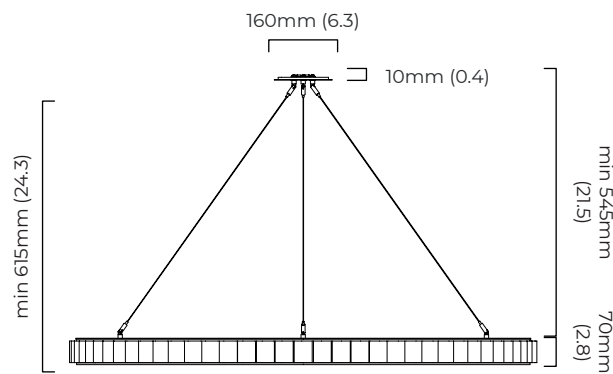

DIMENSIONS (body of fixture)

ø 1300 x 70 mm (dia x h)

WEIGHT

45kg (99.2lbs)

please ensure ceiling structure is strong enough to support the weight of the light

OVERALL DROP

minimum 670 mm

maximum on request 5135 mm

DIMENSIONS (body of fixture)

ø 1300 x 70 mm (dia x h)

WEIGHT

45kg (99.2lbs)

please ensure ceiling structure is strong enough to support the weight of the light

OVERALL DROP

minimum 615 mm

maximum on request 5080 mm

drivers must be installed up to 20 meters from the body of the light

DIMMING

DALI compatible

CEILING ROSE / PLATE

round ceiling plate - ø 160 x 10 mm (dia x h)

CERTIFICATION

VIEW ON WEBSITE

mounting plate dimensions

LED driver dimensions

*Diagrams are not to scale.

AVALON CHANDELIER X-LARGE CEILING ROSE - DALI A

FINISH

bronze with honed alabaster
satin brass with honed alabaster

DIMENSIONS (body of fixture)

ø 1300 x 70 mm (dia x h)