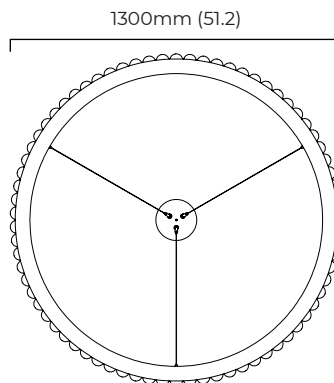

AVALON CHANDELIER X-LARGE CEILING MOUNTING PLATE

FINISH

bronze with honed alabaster
satin brass with honed alabaster

DIMENSIONS (body of fixture)

ø 1300 x 70 mm (dia x h)

WEIGHT

45kg (99.2lbs)
please ensure ceiling structure is strong enough to support the weight of the light

DIMMING

trailing dimmable / phase cut (rotary dimmer) - standard
DALI option available (220-240v only)
0/1-10v (220-240v or 110-130v) - on request

CEILING ROSE / PLATE

round ceiling plate - ø 160 x 10 mm (dia x h)

CERTIFICATION

VIEW ON WEBSITE

mounting plate dimensions

LED driver dimensions

*Diagrams are not to scale.

AVALON CHANDELIER X-LARGE CEILING ROSE

FINISH

bronze with honed alabaster
satin brass with honed alabaster

DIMENSIONS (body of fixture)

ø 1300 x 70 mm (dia x h)

WEIGHT

45kg (99.2lbs)

please ensure ceiling structure is strong enough to support the weight of the light

OVERALL DROP

minimum 670 mm

maximum on request 5135 mm