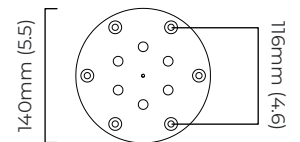

DIMENSIONS (body of fixture)

ø 1300 x 70 mm (dia x h)

WEIGHT

45kg (99.2lbs)

please ensure ceiling structure is strong enough to support the weight of the light

OVERALL DROP

minimum 615 mm

maximum on request 5080 mm

drivers must be installed up to 20 meters from the body of the light

DIMMING

DALI compatible

CEILING ROSE / PLATE

round ceiling plate - ø 160 x 10 mm (dia x h)

CERTIFICATION

VIEW ON WEBSITE

mounting plate dimensions

LED driver dimensions

*Diagrams are not to scale.

AVALON CHANDELIER X-LARGE CEILING ROSE - DALI A

FINISH

bronze with honed alabaster
satin brass with honed alabaster

DIMENSIONS (body of fixture)

ø 1300 x 70 mm (dia x h)