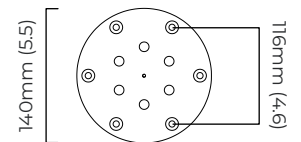

AVALON CHANDELIER X-LARGE CEILING MOUNTING PLATE

FINISH

bronze with honed alabaster
satin brass with honed alabaster

DIMENSIONS (body of fixture)

ø 1300 x 70 mm (dia x h)

WEIGHT

45kg (99.2lbs)
please ensure ceiling structure is strong enough to support the weight of the light

DIMMING

trailing dimmable / phase cut (rotary dimmer) - standard
DALI option available (220-240v only)
0/1-10v (220-240v or 110-130v) - on request

CEILING ROSE / PLATE

round ceiling plate - ø 160 x 10 mm (dia x h)

CERTIFICATION

VIEW ON WEBSITE

mounting plate dimensions

LED driver dimensions

*Diagrams are not to scale.

AVALON CHANDELIER X-LARGE CEILING ROSE

FINISH

bronze with honed alabaster
satin brass with honed alabaster

DIMENSIONS (body of fixture)

ø 1300 x 70 mm (dia x h)

WEIGHT

45kg (99.2lbs)

please ensure ceiling structure is strong enough to support the weight of the light

OVERALL DROP

minimum 670 mm

maximum on request 5135 mm