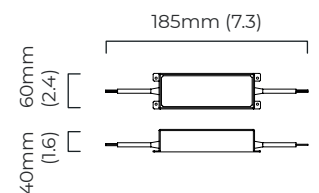

DIMENSIONS (body of fixture)

ø 1300 x 70 mm (dia x h)

WEIGHT

45kg (99.2lbs)

please ensure ceiling structure is strong enough to support the weight of the light

OVERALL DROP

minimum 670 mm

maximum on request 5135 mm

DIMENSIONS (body of fixture)

ø 1300 x 70 mm (dia x h)

WEIGHT

45kg (99.2lbs)

please ensure ceiling structure is strong enough to support the weight of the light

OVERALL DROP

minimum 615 mm

maximum on request 5080 mm

drivers must be installed up to 20 meters from the body of the light

DIMMING

DALI compatible

CEILING ROSE / PLATE

round ceiling plate - ø 160 x 10 mm (dia x h)

CERTIFICATION

VIEW ON WEBSITE

mounting plate dimensions

LED driver dimensions

*Diagrams are not to scale.

AVALON CHANDELIER X-LARGE CEILING ROSE - DALI A

FINISH

bronze with honed alabaster
satin brass with honed alabaster

DIMENSIONS (body of fixture)

ø 1300 x 70 mm (dia x h)