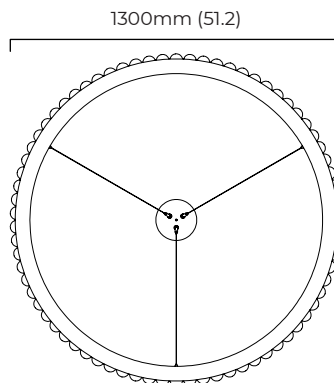

DIMENSIONS (body of fixture)

ø 1300 x 70 mm (dia x h)

WEIGHT

45kg (99.2lbs)

please ensure ceiling structure is strong enough to support the weight of the light

OVERALL DROP

minimum 615 mm

maximum on request 5080 mm

drivers must be installed up to 20 meters from the body of the light

DIMMING

DALI compatible

CEILING ROSE / PLATE

round ceiling plate - ø 160 x 10 mm (dia x h)

CERTIFICATION

VIEW ON WEBSITE

mounting plate dimensions

LED driver dimensions

*Diagrams are not to scale.

AVALON CHANDELIER X-LARGE CEILING ROSE - DALI A

FINISH

bronze with honed alabaster
satin brass with honed alabaster

DIMENSIONS (body of fixture)

ø 1300 x 70 mm (dia x h)