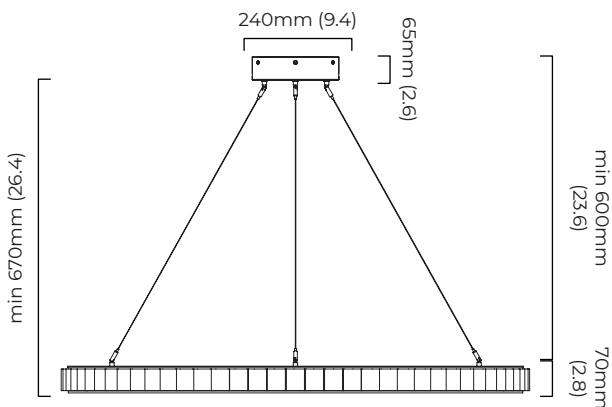

DIMENSIONS (body of fixture)

ø 1300 x 70 mm (dia x h)

WEIGHT

45kg (99.2lbs)

please ensure ceiling structure is strong enough to support the weight of the light

OVERALL DROP

minimum 670 mm

maximum on request 5135 mm

CERTIFICATION

VIEW ON WEBSITE

mounting plate dimensions

*Diagrams are not to scale.

AVALON CHANDELIER X-LARGE CEILING MOUNTING PLATE - DALI A

FINISH

bronze with honed alabaster
satin brass with honed alabaster

DIMENSIONS (body of fixture)

ø 1300 x 70 mm (dia x h)

WEIGHT

45kg (99.2lbs)

please ensure ceiling structure is strong enough to support the weight of the light

OVERALL DROP

minimum 615 mm

maximum on request 5080 mm

LED driver dimensions

*Diagrams are not to scale.

AVALON CHANDELIER X-LARGE CEILING ROSE - DALI A

FINISH

bronze with honed alabaster
satin brass with honed alabaster

DIMENSIONS (body of fixture)

ø 1300 x 70 mm (dia x h)