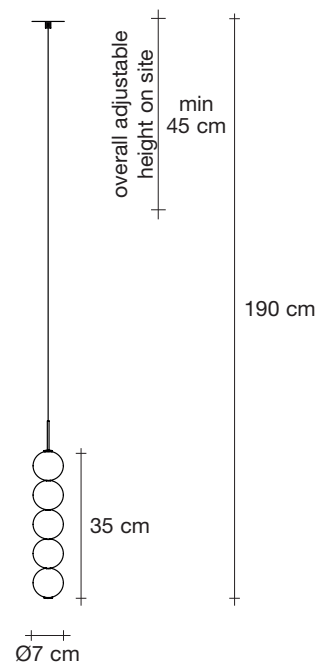

**Body | 5 spheres**

NO DRIVER INCLUDED

**Light source**

12V ~ 50/60Hz

 Built in Replaceable LED Module  
3,6W  
540 lm 3000K

dimnable drivers available

 0/1-10V  
PWM  
10-100kΩ  
PUSH  
DALI

**Disc | white**