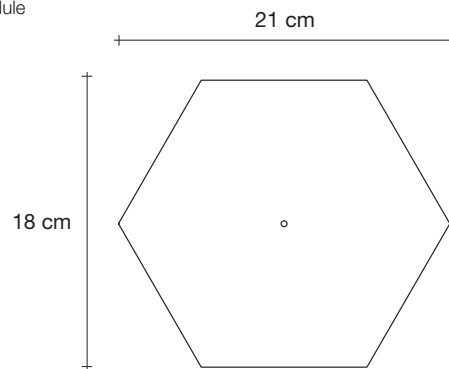

Canopy

Used for centuries as the tool to both teach and communicate mathematics, the abacus was found in one form or another across the ancient world. At Terzani, we saw the beauty in the abacus' mathematical purity and clean, functional design. In the hands of Terzani's craftsmen, we've turned this inspiration into a new collection of modular pendant lamps whose flexibility allows for complex and beautiful configurations. Each module, or strand, of Abacus contains a custom set of round, hand-blown white glass which emit a soft and uniform light. And, as the original abacus was used to calculate everything from simple addition to complex formulas, we've retained the same scalability. Due to its customization, our Abacus light is just as suitable in a home as a commercial space, and its almost infinite configurations makes sure you always come up with the right solution. Made in Italy.