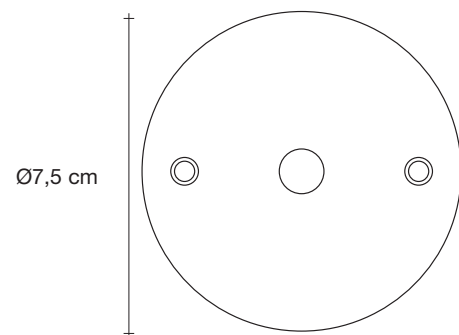

**Body | 15 spheres**

NO DRIVER INCLUDED

**Light source**

12V ~ 50/60Hz

 Built in Replaceable LED Module  
10,8W  
1620 lm 3000K

dimnable drivers available

 0/1-10V  
PWM  
10-100kΩ  
PUSH  
DALI

**Disc | white**