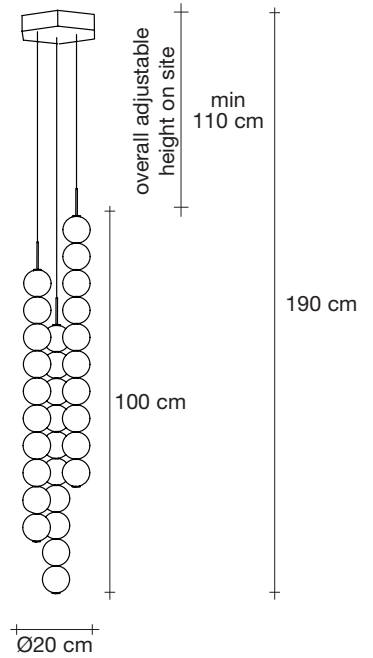

Light source
220-240V ~ 50/60Hz

- Built in Replaceable LED Module
  3 x 7,2W
  3240 lm 3000K

dimnable options

- 0/1-10V
  PWM
  10-100kΩ
  PUSH
  DALI

Canopy