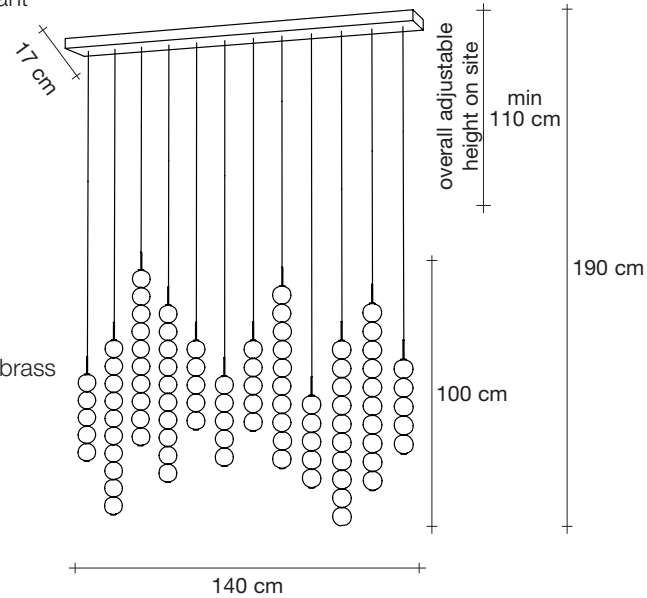

white canopy | brass  
OV12S E8 B R 3M

painted brass canopy | brass  
OV12S P4 B R 3M

**Body** | 6x5 - 6x10 spheres

**Light source**

220-240V ~ 50/60Hz

Built in Replaceable LED Module  
6 x 3,6W  
6 x 7,2W  
9720lm 3000K