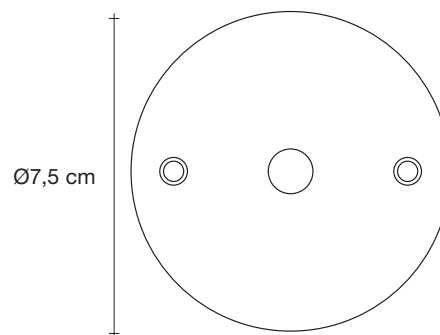

**Body | 10 spheres**

NO DRIVER INCLUDED

**Light source**

12V ~ 50/60Hz

 Built in Replaceable LED Module  
7,2W  
1080 lm 3000K

dimnable drivers available

 0/1-10V  
PWM  
10-100kΩ  
PUSH  
DALI

**Disc | white**