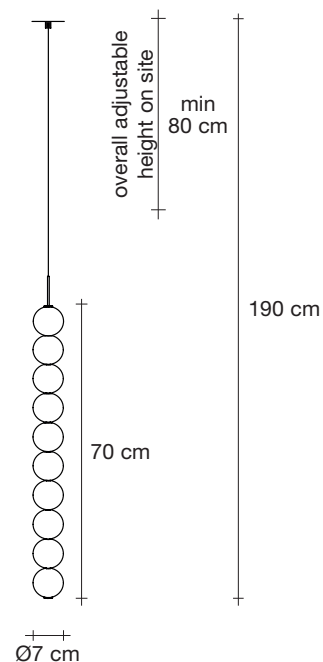

Light source

12V ~ 50/60Hz

Built in Replaceable LED Module
7,2W
1080 lm 3000K

dimnable drivers available

0/1-10V
PWM
10-100kΩ
PUSH
DALI

Disc | white