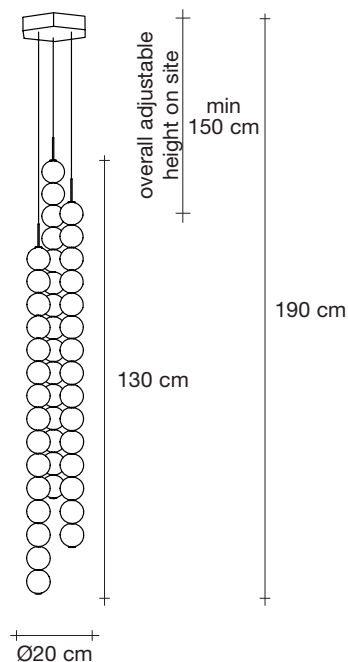

Light source
220-240V ~ 50/60Hz

Built in Replaceable LED Module
3 x 10,8W
4860 lm 3000K

dimnable options

0/1-10V
PWM
10-100kΩ
PUSH
DALI

Canopy