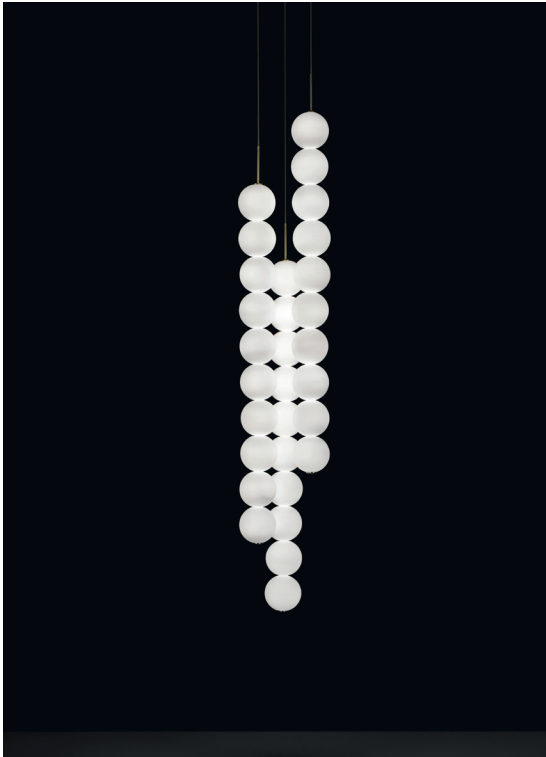

Abacus, multiplying *luminescence*.

design Draw
terzani.com

Name
Abacus
3 medium round multi light pendant

Materials
brass | white glass

Finishes | Code

- white canopy | brass
  0V03S E8 B P 1V
- satin brass canopy | brass
  0V03S M3 B P 1V

Body | 3x10 spheres