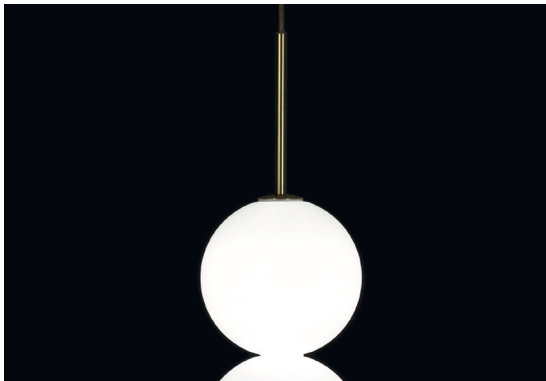

Light source
220-240V ~ 50/60Hz

- Built in Replaceable LED Module
  7 x 3,6W
  8 x 7,2W
  12420lm 3000K

dimnable options

- 0/1-10V
  PWM
  10-100kΩ
  PUSH
  DALI