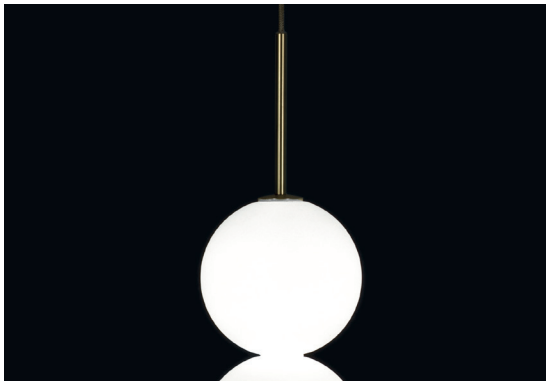

 satin brass canopy | brass  
OV01S M3 B P 15

**Body | 5 spheres**

**Light source**  
220-240V ~ 50/60Hz

 Built in Replaceable LED Module  
3,6W  
540 lm 3000K

**dimnable options**

 0/1-10V  
PWM  
10-100kΩ  
PUSH  
DALI

 satin brass canopy | brass  
0V01S M3 B P 1A

**Body | 10 spheres**

**Light source**  
220-240V ~ 50/60Hz

 Built in Replaceable LED Module  
7,2W  
1080 lm 3000K

**dimnable options**

 0/1-10V  
PWM  
10-100kΩ  
PUSH  
DALI