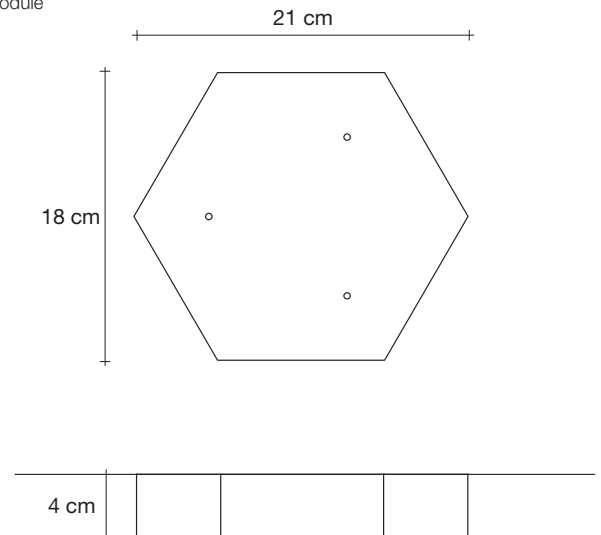

Abacus, multiplying *luminescence*.

design Draw
terzani.com

TERZANI
LA LUCE PENSATA

Name
Abacus
3 small round multi light pendant

Materials
brass | white glass

CE ENEC CB

Finishes | Code

white canopy | brass
0V03S E8 B P 1F

satin brass canopy | brass
0V03S M3 B P 1F

Body | 3x5 spheres

Light source
220-240V ~ 50/60Hz

Built in Replaceable LED Module
3 x 3,6W
1620 lm 3000K

dimnable options

0/1-10V
PWM
10-100kΩ
PUSH
DALI

Canopy