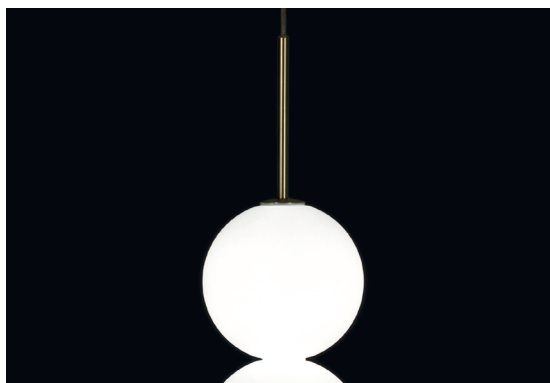

Light source

12V ~ 50/60Hz

Built in Replaceable LED Module
7,2W
1080 lm 3000K

dimnable drivers available

0/1-10V
PWM
10-100kΩ
PUSH
DALI

Disc | white