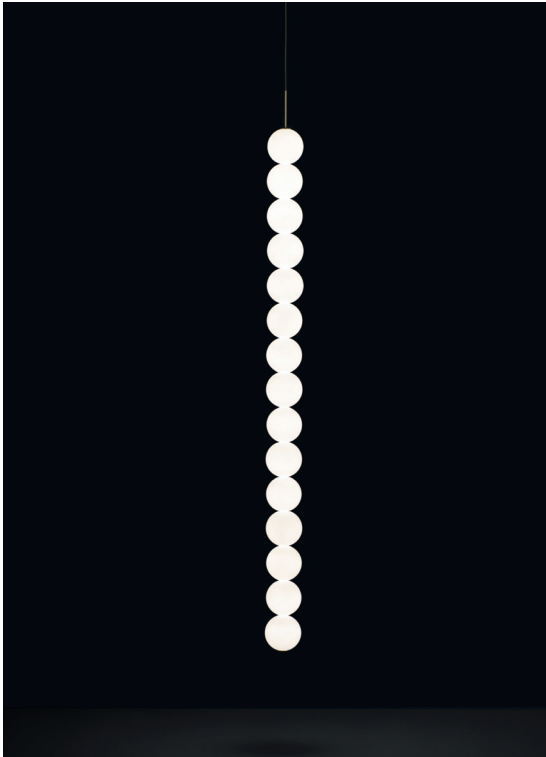

Abacus, multiplying *luminescence*.

design Draw
terzani.com

TERZANI
LA LUCE PENSATA

Name
Abacus
large pendant light

Materials
brass | white glass

Finishes | Code

white disc | brass
0V01S E8 B 1F KK

Body | 15 spheres

NO DRIVER INCLUDED