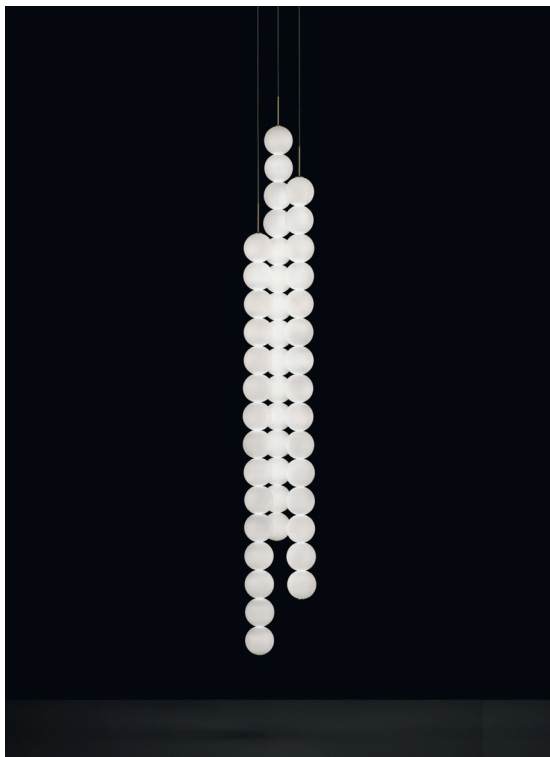

Abacus, multiplying *luminescence*.

design Draw
terzani.com

TERZANI
LA LUCE PENSATA

Name
Abacus
3 large round multi light pendant

Materials
brass | white glass

CE ENEC CB

Finishes | Code

white canopy | brass
0V03S E8 B P 2B

satin brass canopy | brass
0V03S M3 B P 2B

Body | 3x15 spheres