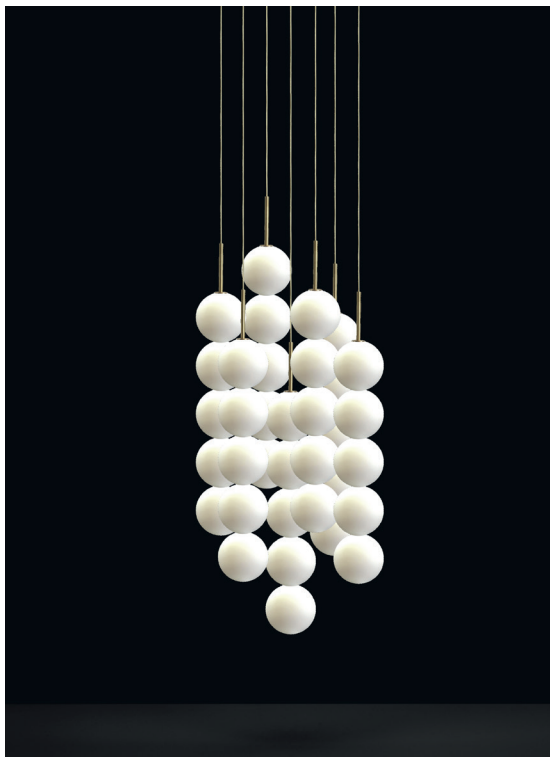

Abacus, multiplying *luminescence*.

design Draw
terzani.com

TERZANI
LA LUCE PENSATA

Name
Abacus
7 small round multi light pendant

Materials
brass | white glass

CE ENEC CB

Finishes | Code

white canopy | brass
0V07S E8 B P 21

satin brass canopy | brass
0V07S M3 B P 21

Body | 7x5 spheres