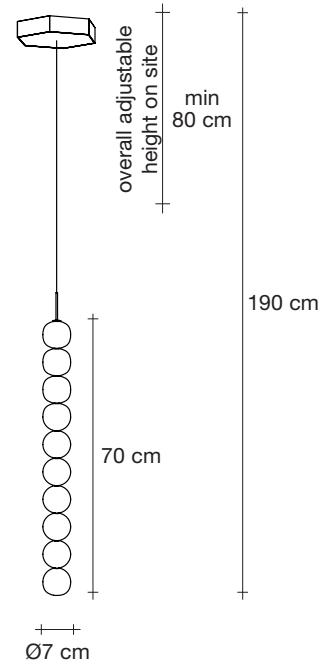

 satin brass canopy | brass  
0V01S M3 B P 1A

**Body | 10 spheres**

**Light source**  
220-240V ~ 50/60Hz

 Built in Replaceable LED Module  
7,2W  
1080 lm 3000K

**dimnable options**

 0/1-10V  
PWM  
10-100kΩ  
PUSH  
DALI