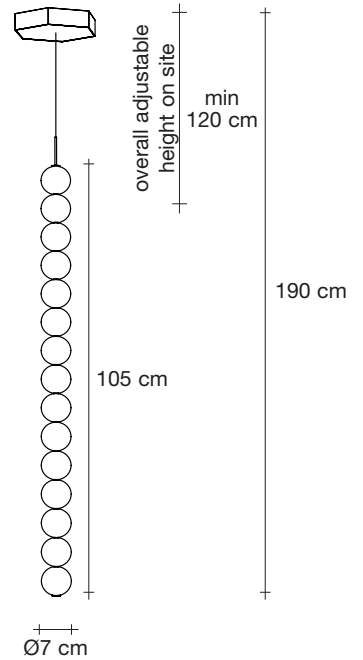

Light source
220-240V ~ 50/60Hz

Built in Replaceable LED Module
10,8W
1620 lm 3000K

dimnable options

0/1-10V
PWM
10-100kΩ
PUSH
DALI