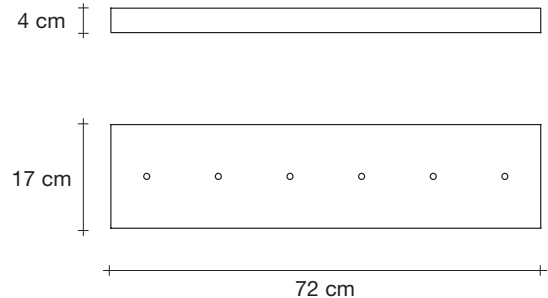

Used for centuries as the tool to both teach and communicate mathematics, the abacus was found in one form or another across the ancient world. At Terzani, we saw the beauty in the abacus' mathematical purity and clean, functional design. In the hands of Terzani's craftsmen, we've turned this inspiration into a new collection of modular pendant lamps whose flexibility allows for complex and beautiful configurations. Each module, or strand, of Abacus contains a custom set of round, hand-blown white glass which emit a soft and uniform light. And, as the original abacus was used to calculate everything from simple addition to complex formulas, we've retained the same scalability. Due to its customization, our Abacus light is just as suitable in a home as a commercial space, and its almost infinite configurations makes sure you always come up with the right solution. Made in Italy.