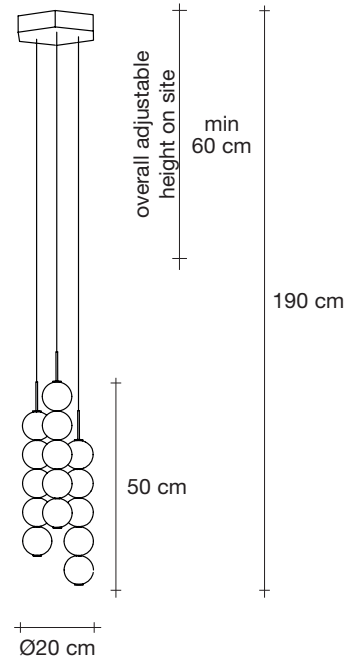

Name
Abacus
3 small round multi light pendant

Materials
brass | white glass

CE ENEC CB

Finishes | Code

white canopy | brass
0V03S E8 B P 1F

satin brass canopy | brass
0V03S M3 B P 1F

Body | 3x5 spheres

Light source
220-240V ~ 50/60Hz

Built in Replaceable LED Module
3 x 3,6W
1620 lm 3000K

dimnable options

0/1-10V
PWM
10-100kΩ
PUSH
DALI

Canopy