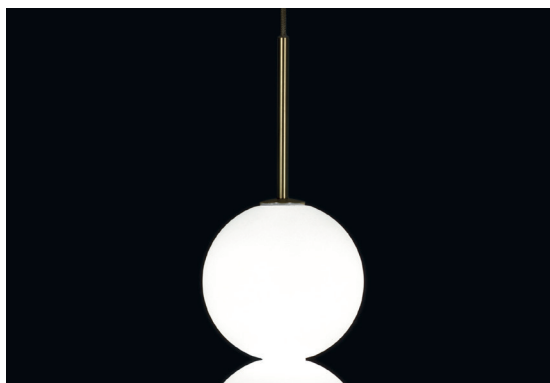

Body | 7x15 spheres

Light source

220-240V ~ 50/60Hz

Built in Replaceable LED Module
7 x 10,8W
11340 lm 3000K

dimnable options

- 0/1-10V
- PWM
- 10-100kΩ
- PUSH
- DALI