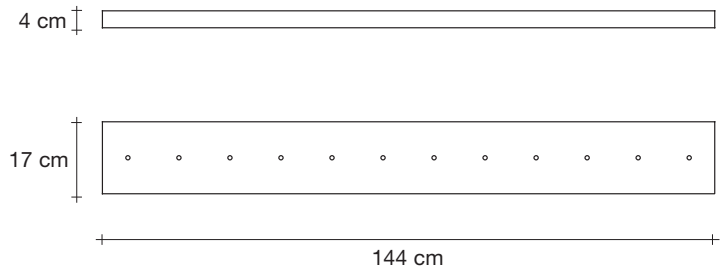

Used for centuries as the tool to both teach and communicate mathematics, the abacus was found in one form or another across the ancient world. At Terzani, we saw the beauty in the abacus' mathematical purity and clean, functional design. In the hands of Terzani's craftsmen, we've turned this inspiration into a new collection of modular pendant lamps whose flexibility allows for complex and beautiful configurations. Each module, or strand, of Abacus contains a custom set of round, hand-blown white glass which emit a soft and uniform light. And, as the original abacus was used to calculate everything from simple addition to complex formulas, we've retained the same scalability. Due to its customization, our Abacus light is just as suitable in a home as a commercial space, and its almost infinite configurations makes sure you always come up with the right solution. Made in Italy.