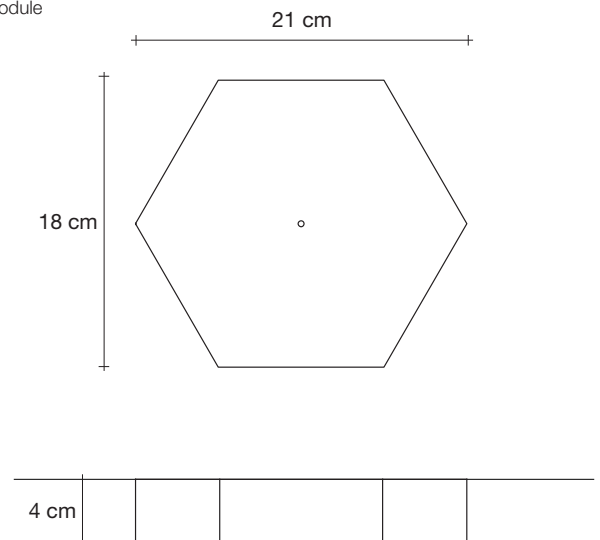

Abacus, multiplying *luminescence*.

design Draw
terzani.com

TERZANI
LA LUCE PENSATA

Name
Abacus
medium pendant light

Materials
brass | white glass

CE ENEC CB

Finishes | Code

white canopy | brass
0V01S E8 B P 1A

satin brass canopy | brass
0V01S M3 B P 1A

Body | 10 spheres

Light source
220-240V ~ 50/60Hz

Built in Replaceable LED Module
7,2W
1080 lm 3000K

dimnable options

0/1-10V
PWM
10-100kΩ
PUSH
DALI

Canopy