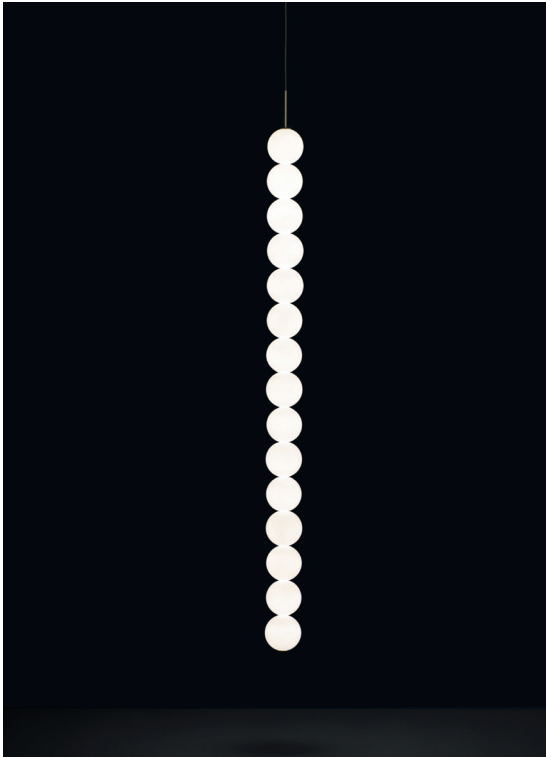

Abacus, multiplying *luminescence*.

design Draw
terzani.com

Name
Abacus
large pendant light

Materials
brass | white glass

Finishes | Code

white canopy | brass
0V01S E8 B P 1F

satin brass canopy | brass
0V01S M3 B P 1F

Body | 15 spheres