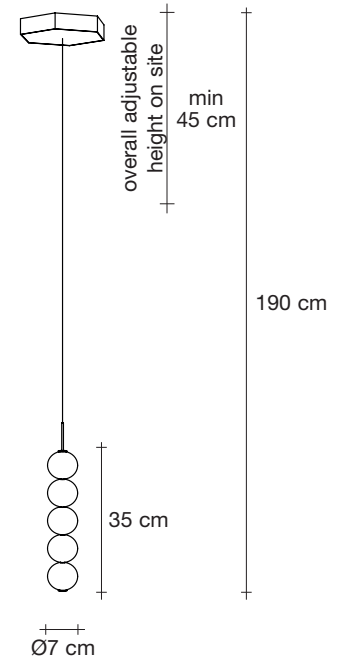

 satin brass canopy | brass  
OV01S M3 B P 15

**Body | 5 spheres**

**Light source**  
220-240V ~ 50/60Hz

 Built in Replaceable LED Module  
3,6W  
540 lm 3000K

**dimnable options**

 0/1-10V  
PWM  
10-100kΩ  
PUSH  
DALI