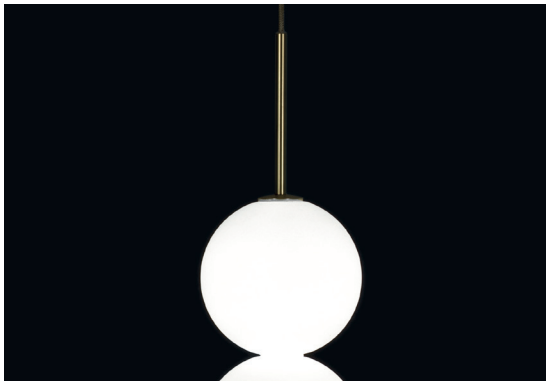

 satin brass canopy | brass  
OV01S M3 B P 15

**Body | 5 spheres**

**Light source**  
220-240V ~ 50/60Hz

 Built in Replaceable LED Module  
3,6W  
540 lm 3000K

**dimnable options**

 0/1-10V  
PWM  
10-100kΩ  
PUSH  
DALI