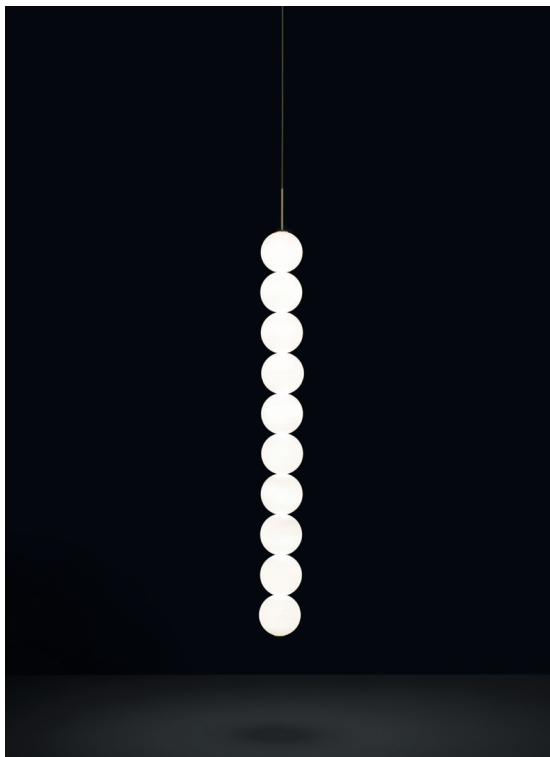

# Abacus, multiplying *luminescence*.

design Draw  
terzani.com

**TERZANI**  
LA LUCE PENSATA

**Name**  
Abacus  
small pendant light

**Materials**  
brass | white glass

**Finishes | Code**

 white disc | brass  
0V01S E8 B 15 KK

# Abacus, multiplying *luminescence*.

design Draw  
terzani.com

**TERZANI**  
LA LUCE PENSATA

**Name**  
Abacus  
medium pendant light

**Materials**  
brass | white glass

**Finishes | Code**

 white disc | brass  
0V01S E8 B 1A KK