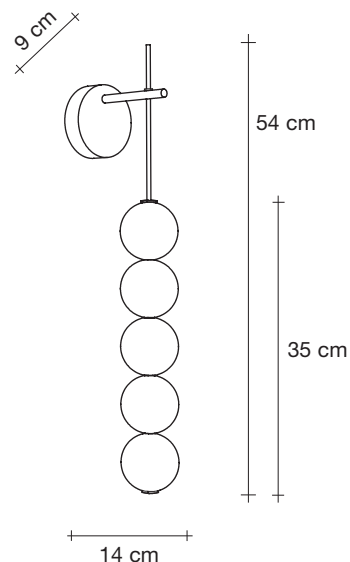

Light source
220-240V ~ 50/60Hz

Built in Replaceable LED Module
3,6W 540lm 3000K

dimmable options

not dimmable

0/1-10V
PUSH

Canopy

Used for centuries as the tool to both teach and communicate mathematics, the abacus was found in one form or another across the ancient world. At Terzani, we saw the beauty in the abacus' mathematical purity and clean, functional design. In the hands of Terzani's craftsmen, we've turned this inspiration into a new collection of modular pendant lamps whose flexibility allows for complex and beautiful configurations. Each module, or strand, of Abacus contains a custom set of round, hand-blown white glass which emit a soft and uniform light. And, as the original abacus was used to calculate everything from simple addition to complex formulas, we've retained the same scalability. Due to its customization, our Abacus light is just as suitable in a home as a commercial space, and its almost infinite configurations makes sure you always come up with the right solution. Made in Italy.