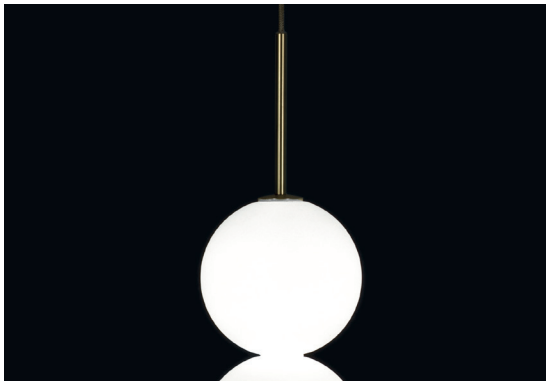

 white canopy | brass  
OV06S E8 B R 2B

 painted brass canopy | brass  
OV06S P4 B R 2B

**Body** | 3x5 - 3x10 spheres

**Light source**  
220-240V ~ 50/60Hz

 Built in Replaceable LED Module  
3 x 3,6W  
3 x 7,2W  
4860lm 3000K