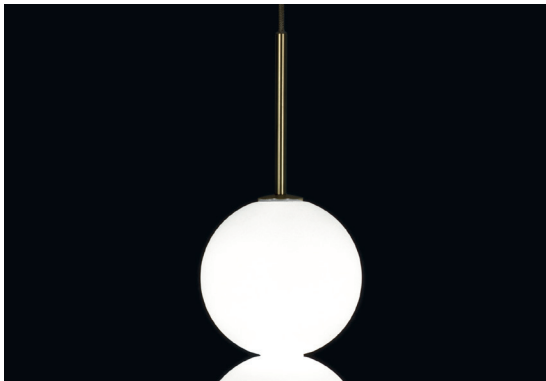

white canopy | brass  
OV12S E8 B R 3M

painted brass canopy | brass  
OV12S P4 B R 3M

**Body** | 6x5 - 6x10 spheres

**Light source**

220-240V ~ 50/60Hz

Built in Replaceable LED Module  
6 x 3,6W  
6 x 7,2W  
9720lm 3000K