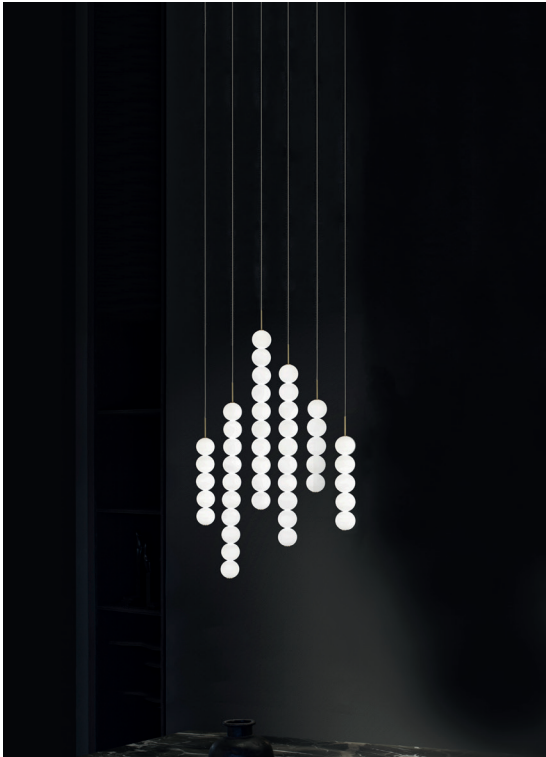

Abacus, multiplying *luminescence*.

design Draw
terzani.com

TERZANI
LA LUCE PENSATA

Name
Abacus
small linear multi light pendant

Materials
brass | white glass

CE ENEC CB

Finishes | Code

white canopy | brass
OV06S E8 B R 2B

painted brass canopy | brass
OV06S P4 B R 2B

Body | 3x5 - 3x10 spheres