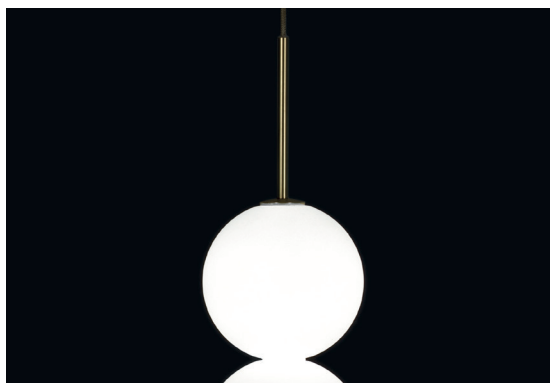

Light source

12V ~ 50/60Hz

Built in Replaceable LED Module
3,6W
540 lm 3000K

dimnable drivers available

0/1-10V
PWM
10-100kΩ
PUSH
DALI

Disc | white