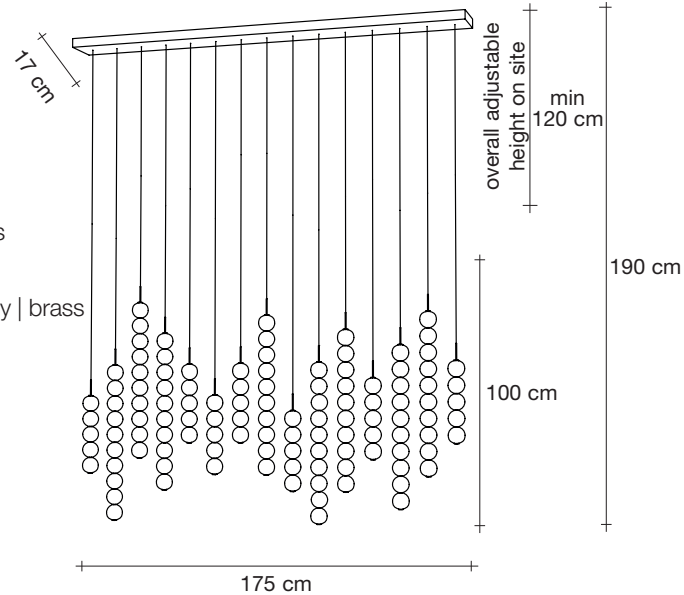

# Abacus, multiplying *luminescence*.

design Draw  
terzani.com

**Name**  
Abacus  
large linear multi light pendant

**Body** | 7x5 - 8x10 spheres

**Materials**  
brass | white glass

**Finishes | Code**

-  white canopy | brass  
0V15S E8 B R 4D
-  painted brass canopy | brass  
0V15S M3 B R 4D