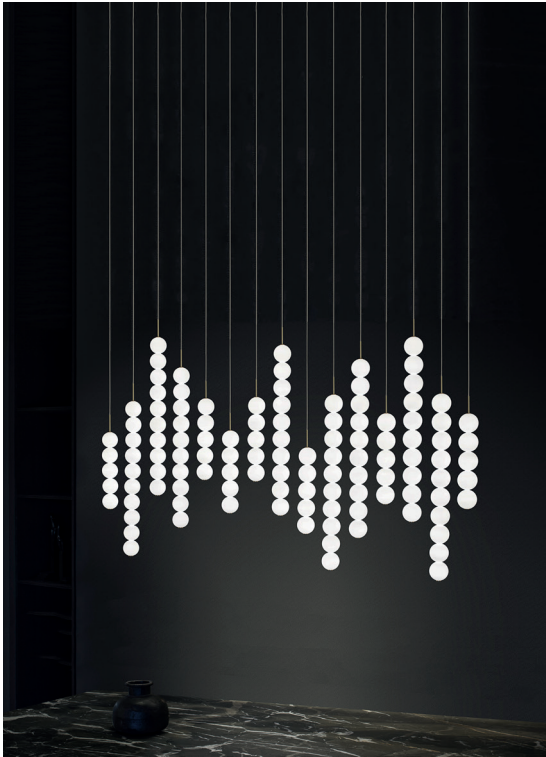

Abacus, multiplying *luminescence*.

design Draw
terzani.com

Name
Abacus
large linear multi light pendant

Body | 7x5 - 8x10 spheres

Materials
brass | white glass

Finishes | Code

- white canopy | brass
  0V15S E8 B R 4D
- painted brass canopy | brass
  0V15S M3 B R 4D