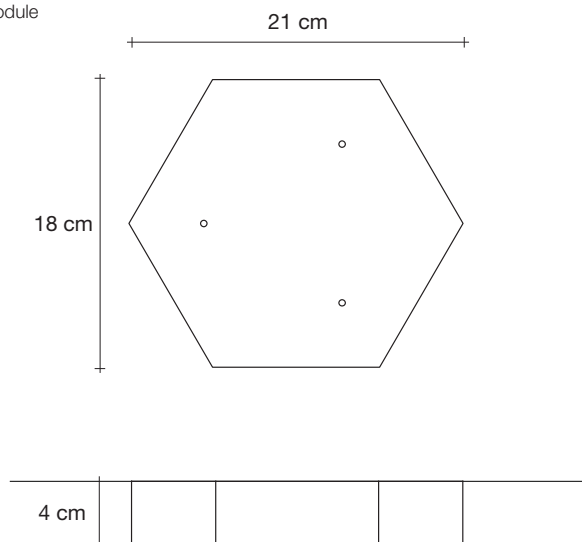

Used for centuries as the tool to both teach and communicate mathematics, the abacus was found in one form or another across the ancient world. At Terzani, we saw the beauty in the abacus' mathematical purity and clean, functional design. In the hands of Terzani's craftsmen, we've turned this inspiration into a new collection of modular pendant lamps whose flexibility allows for complex and beautiful configurations. Each module, or strand, of Abacus contains a custom set of round, hand-blown white glass which emit a soft and uniform light. And, as the original abacus was used to calculate everything from simple addition to complex formulas, we've retained the same scalability. Due to its customization, our Abacus light is just as suitable in a home as a commercial space, and its almost infinite configurations makes sure you always come up with the right solution. Made in Italy.