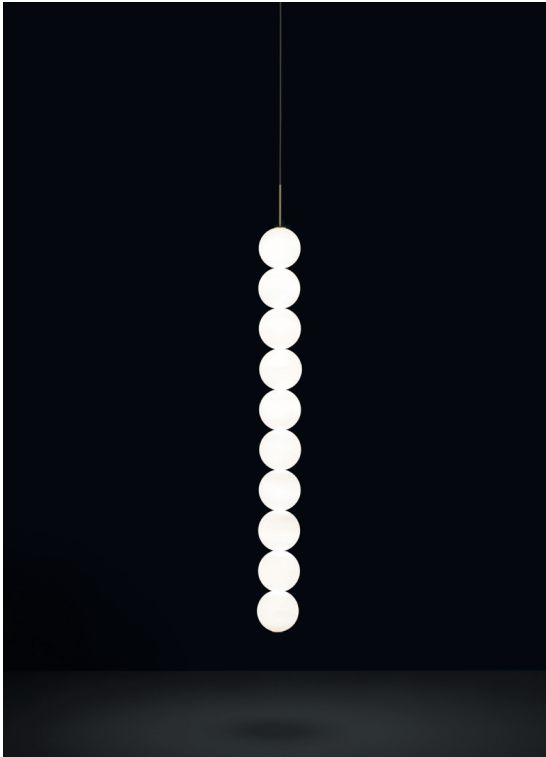

Abacus, multiplying *luminescence*.

design Draw
terzani.com

TERZANI
LA LUCE PENSATA