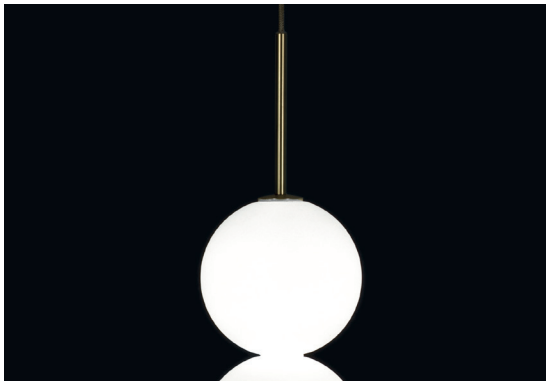

Light source
220-240V ~ 50/60Hz

Built in Replaceable LED Module
10,8W
1620 lm 3000K

dimnable options

0/1-10V
PWM
10-100kΩ
PUSH
DALI