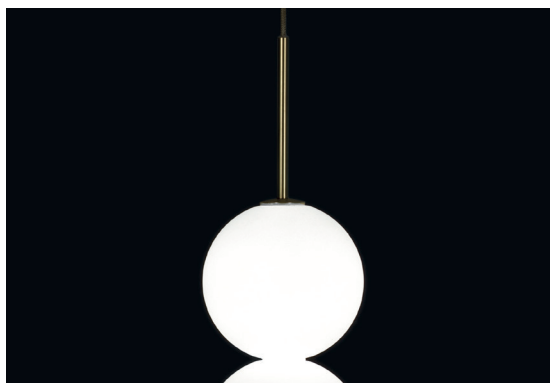

 white canopy | brass  
0V03S E8 B P 2B

 satin brass canopy | brass  
0V03S M3 B P 2B

**Body | 3x15 spheres**

**Light source**  
220-240V ~ 50/60Hz

 Built in Replaceable LED Module  
3 x 10,8W  
4860 lm 3000K