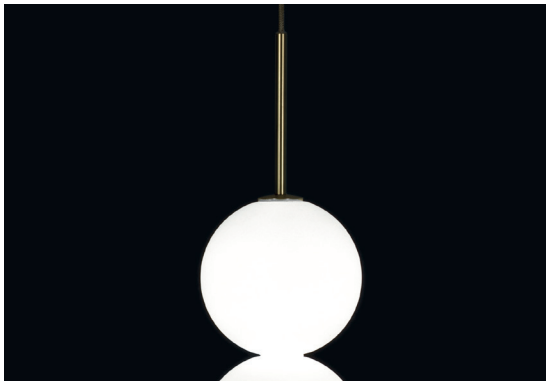

Light source

12V ~ 50/60Hz

Built in Replaceable LED Module
10,8W
1620 lm 3000K

dimnable drivers available

0/1-10V
PWM
10-100kΩ
PUSH
DALI

Disc | white