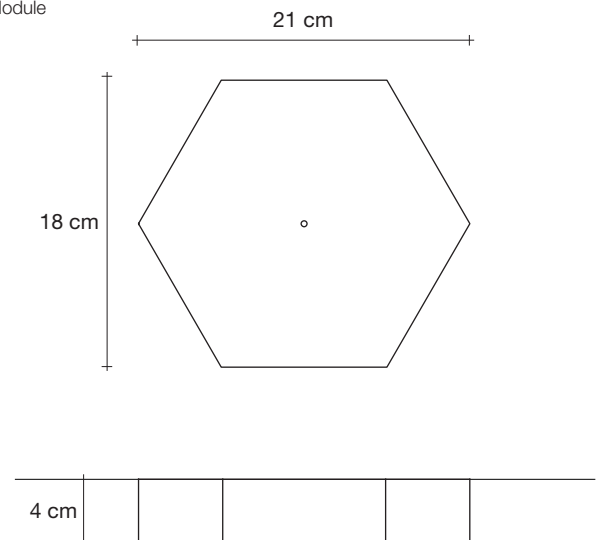

Abacus, multiplying *luminescence*.

design Draw
terzani.com

TERZANI
LA LUCE PENSATA

Name
Abacus
small pendant light

Materials
brass | white glass

CE ENEC CB

Finishes | Code

white canopy | brass
OV01S E8 B P 15

satin brass canopy | brass
OV01S M3 B P 15

Body | 5 spheres

Light source
220-240V ~ 50/60Hz

Built in Replaceable LED Module
3,6W
540 lm 3000K

dimnable options

0/1-10V
PWM
10-100kΩ
PUSH
DALI

Canopy