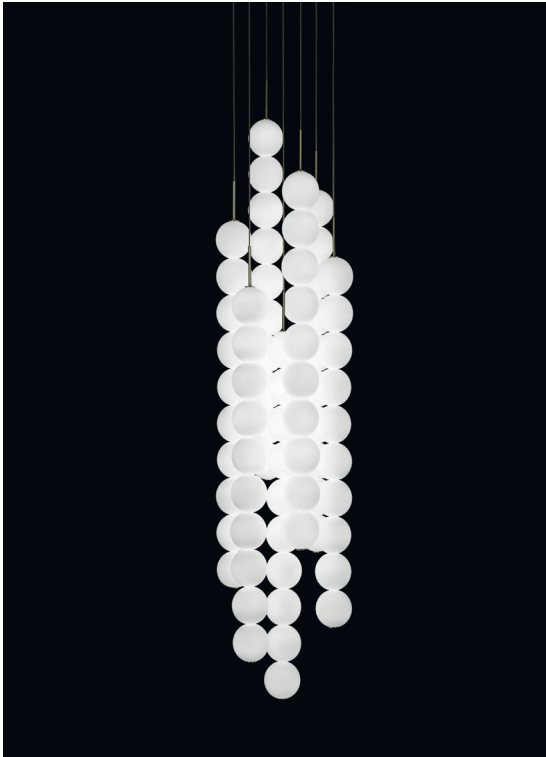

Abacus, multiplying *luminescence*.

design Draw
terzani.com

Name
Abacus
7 medium round multi light pendant

Materials
brass | white glass

Finishes | Code

white canopy | brass
0V07S E8 B P 32

satin brass canopy | brass
0V07S M3 B P 32

Body | 7x10 spheres