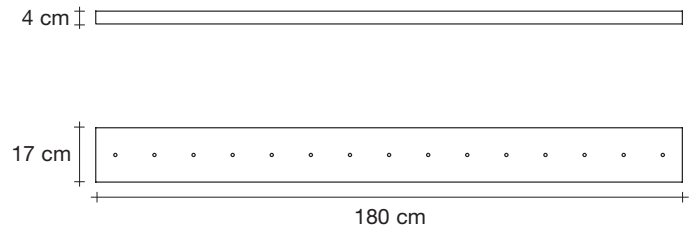

Canopy

Used for centuries as the tool to both teach and communicate mathematics, the abacus was found in one form or another across the ancient world. At Terzani, we saw the beauty in the abacus' mathematical purity and clean, functional design. In the hands of Terzani's craftsmen, we've turned this inspiration into a new collection of modular pendant lamps whose flexibility allows for complex and beautiful configurations. Each module, or strand, of Abacus contains a custom set of round, hand-blown white glass which emit a soft and uniform light. And, as the original abacus was used to calculate everything from simple addition to complex formulas, we've retained the same scalability. Due to its customization, our Abacus light is just as suitable in a home as a commercial space, and its almost infinite configurations makes sure you always come up with the right solution. Made in Italy.