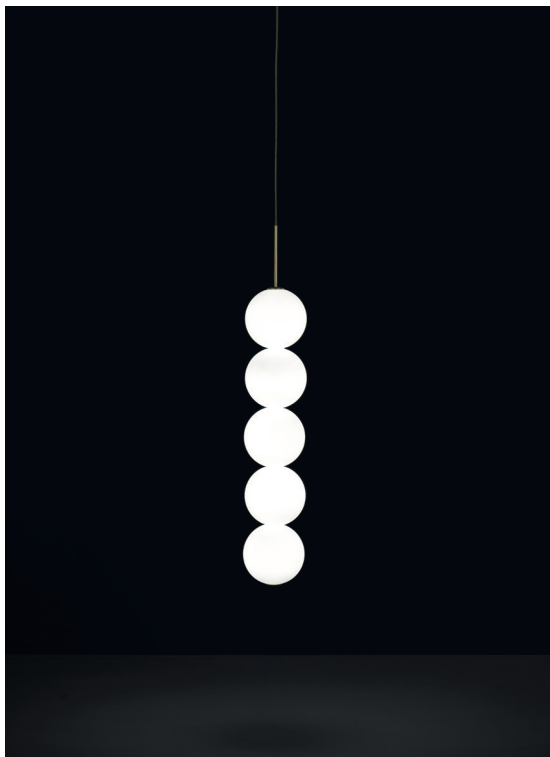

# Abacus, multiplying *luminescence*.

design Draw  
terzani.com

**TERZANI**  
LA LUCE PENSATA

**Name**  
Abacus  
small pendant light

**Materials**  
brass | white glass

**Finishes | Code**

 white disc | brass  
0V01S E8 B 15 KK