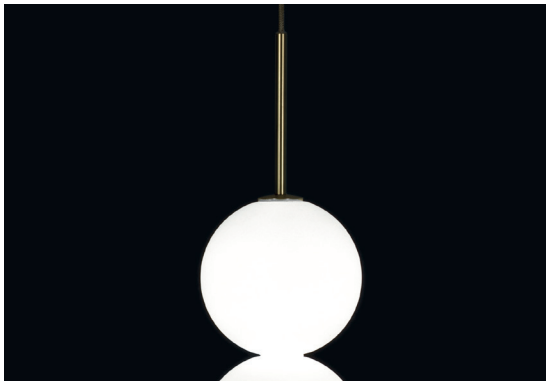

Light source
220-240V ~ 50/60Hz

Built in Replaceable LED Module
7 x 7,2W
7560 lm 3000K

dimnable options

- 0/1-10V
- PWM
- 10-100kΩ
- PUSH
- DALI