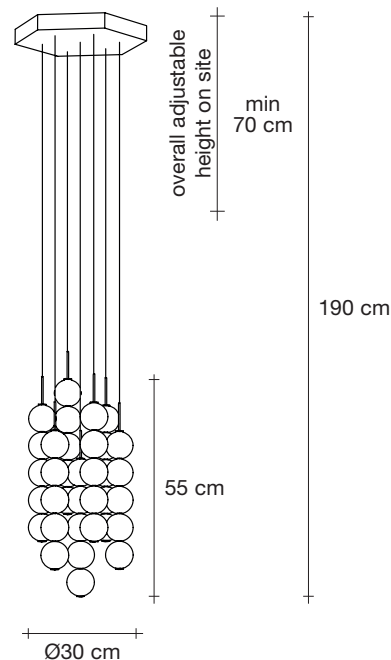

Light source
220-240V ~ 50/60Hz

Built in Replaceable LED Module
7 x 3,6W
3780 lm 3000K

dimnable options

0/1-10V
PWM
10-100kΩ
PUSH
DALI

Canopy