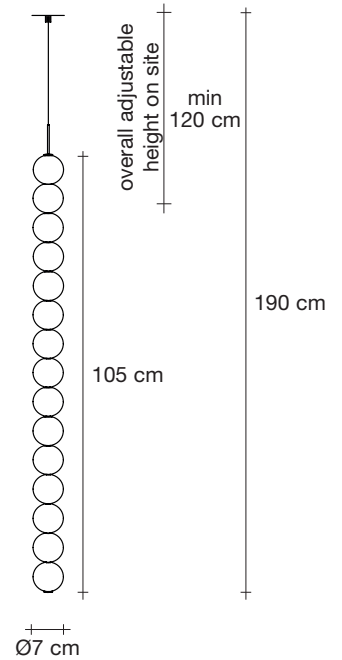

Light source

12V ~ 50/60Hz

Built in Replaceable LED Module
10,8W
1620 lm 3000K

dimnable drivers available

0/1-10V
PWM
10-100kΩ
PUSH
DALI

Disc | white