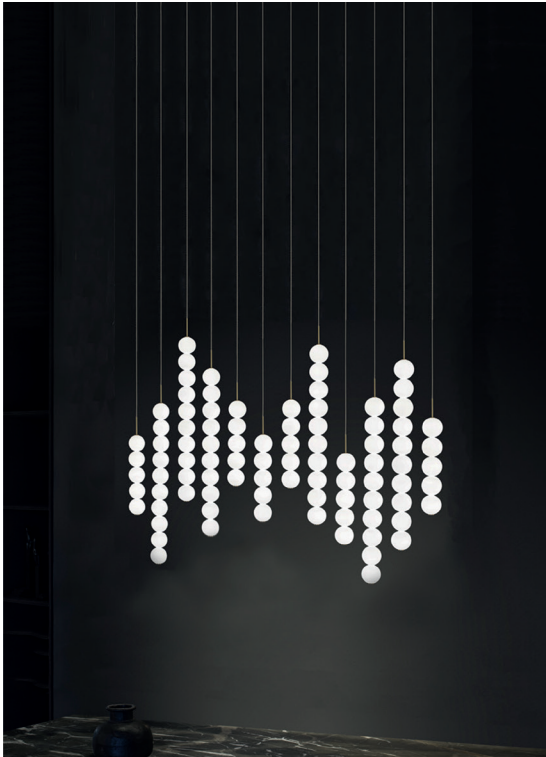

Abacus, multiplying *luminescence*.

design Draw
terzani.com

TERZANI
LA LUCE PENSATA

Name
Abacus
medium linear multi light pendant

Materials
brass | white glass

CE ENEC CB

Finishes | Code

white canopy | brass
OV12S E8 B R 3M

painted brass canopy | brass
OV12S P4 B R 3M

Body | 6x5 - 6x10 spheres