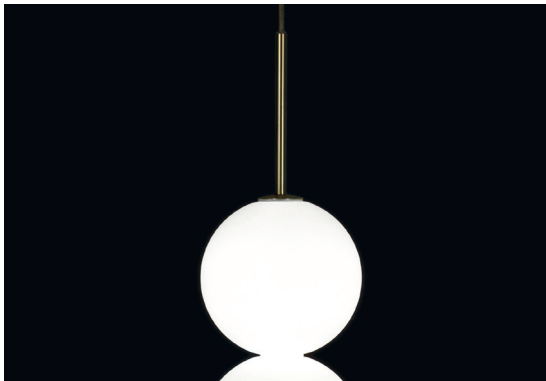

 white canopy | brass  
0V03S E8 B P 1F

 satin brass canopy | brass  
0V03S M3 B P 1F

**Body | 3x5 spheres**

**Light source**  
220-240V ~ 50/60Hz

 Built in Replaceable LED Module  
3 x 3,6W  
1620 lm 3000K