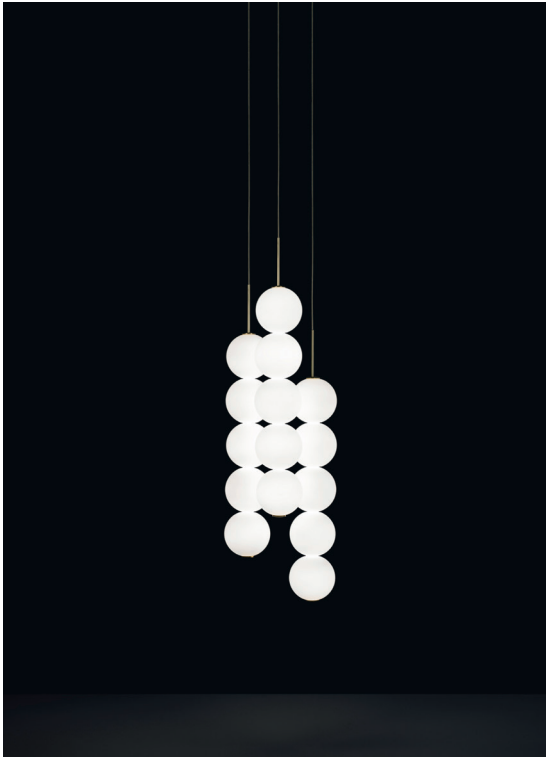

Abacus, multiplying *luminescence*.

design Draw
terzani.com

TERZANI
LA LUCE PENSATA