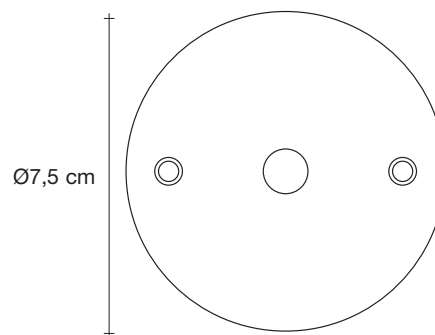

**Body | 5 spheres**

NO DRIVER INCLUDED

**Light source**

12V ~ 50/60Hz

 Built in Replaceable LED Module  
3,6W  
540 lm 3000K

dimnable drivers available

 0/1-10V  
PWM  
10-100kΩ  
PUSH  
DALI

**Disc | white**