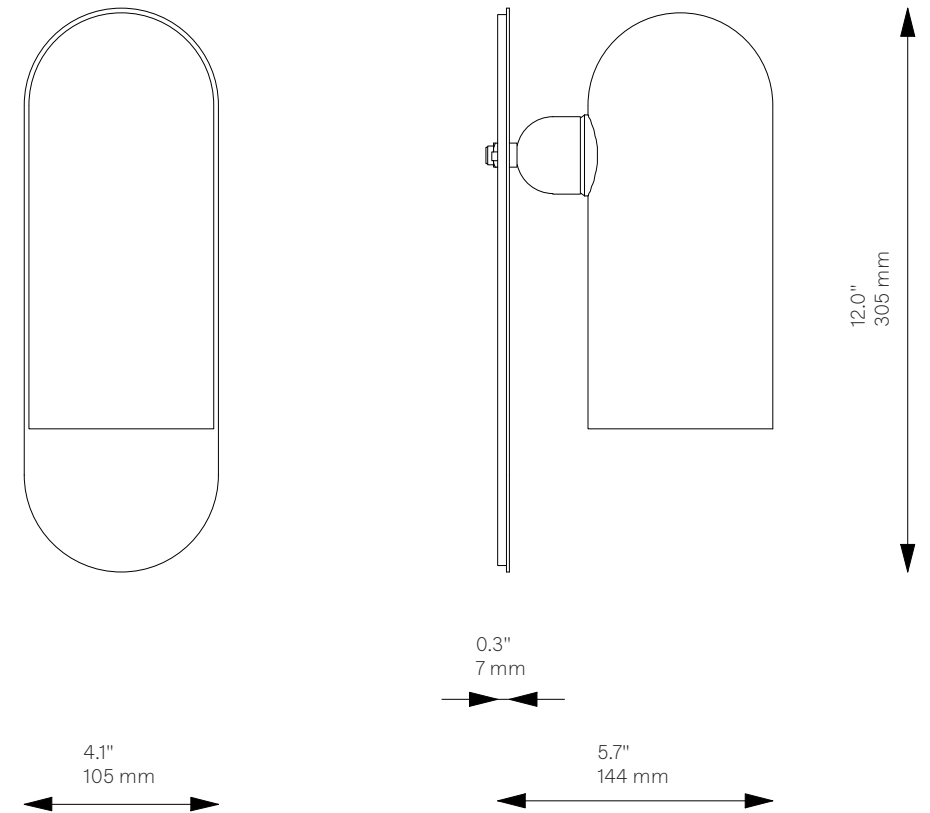

Odyssey Paris

Wall Sconce - B146 Paris

Odyssey Collection

Schwung Product Information

Glass Lampshades 1 x Ø 100 mm x H 255 mm / Ø 3.9" x H 8.9"
Borosilicate Transparent Ribbon Glass

Weight 2.0 kg / 4.4 lb

Light Source

LED Bulb (included)	1 x 4 W
Max Wattage	1 x 15 W
Total Lumens	320 lm
Color Temperature	2700 K
Bulb Base	E14 / E12
Bulb Size	G45, max length 80 mm / 3.2"
Power Supply	230/120V CE/UL

Dimmable with electronic dimmers only (ELV, trailing edge)