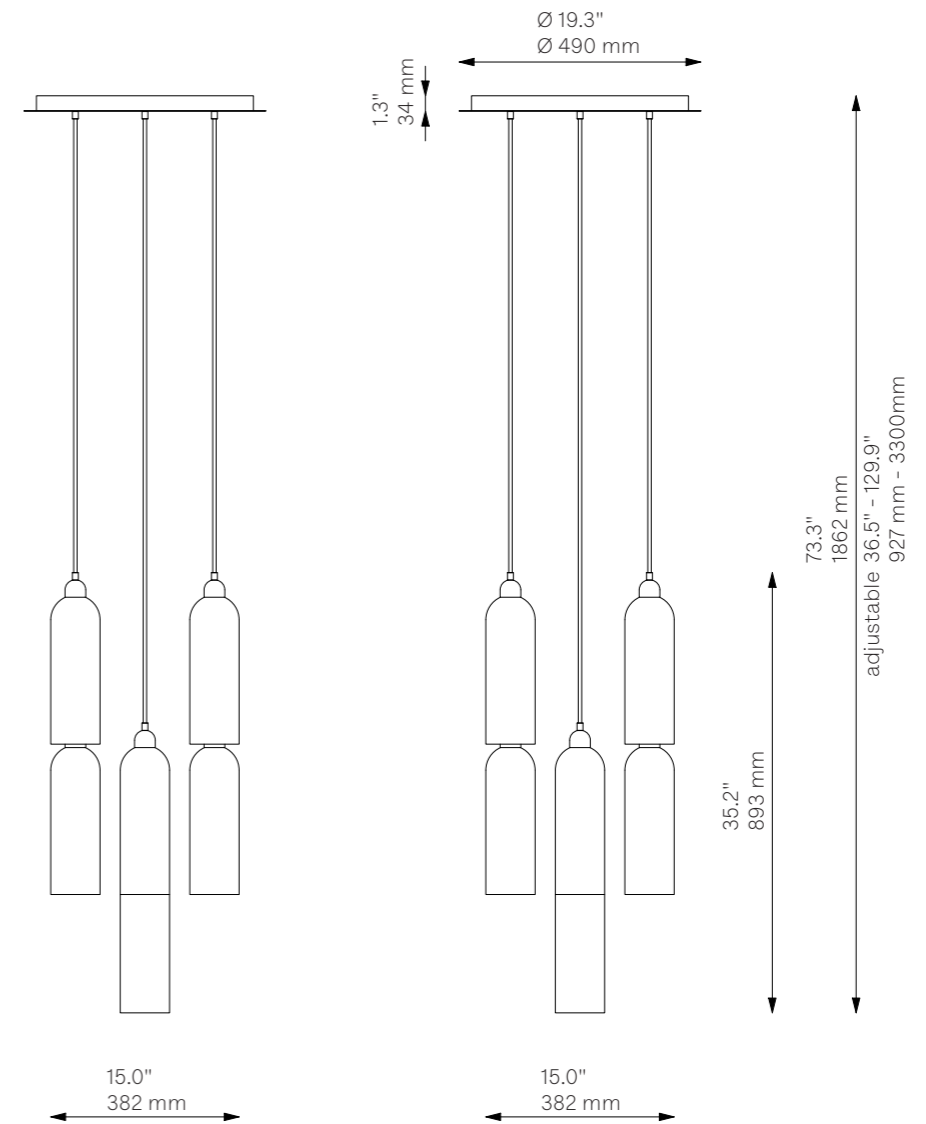

Odyssey Cluster 9

Chandelier - B159

Ceiling

Glass Lampshades	9 x Ø 100 mm x H 300 mm 9 x Ø 3.9" x H 11.8" Triplex Opal Glass (acid etch on the outside)
-------------------------	--

Weight	14.6 kg / 32.2 lb
---------------	-------------------

Light Source	LED Bulb (included) 9 x 5 W LED Max Wattage 9 x 15 W Total Lumens 4050-4500 lm Color Temperature 3000 K Bulb Base E14 / E12
---------------------	---

Dimmable with electronic
Dimmers only (ELV, trailing edge)