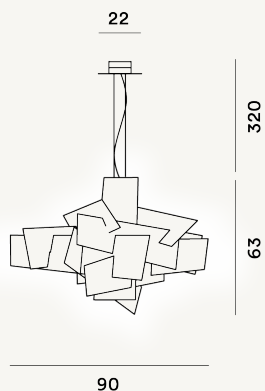

BIG BANG SUSPENSION PTL

DIMENSIONE

63 x 90 x 90

COLORE

White, Red

CERTIFICAZIONI

PESO

Net kg 5.4

MATERIALE

Methacrilate and aluminium varnished

CAVO

Transparent

SORGENTE LUMINOSA

Bulb not included R7S 200W Max ON-OFF