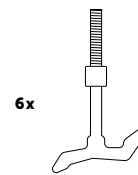

[type. **HOOKED 6.0 / MIX / GRAPHITE.**]

[info. **MEASUREMENTS.**]

[info. **SPECIFICATIONS.**]

Ceiling pendant light
6 solid metal lamp holders
6 solid metal hooks
2 x small shades
1 x large shade
E27 / 200-240V / IP20
Max 6 x 40W bulbs
Bulbs sold separately
CE Class 1 approval

[info. **FINISH & SKU NUMBERS.**]

[finish.]	[2 M Cable.]	[2.6 M Cable.]
 Steel	RHK-19440	RHK-19442
 Brass	RHK-18432	RHK-18434
 Smoked Bronze	RHK-20436	RHK-20438

[info. **CARE INSTRUCTIONS.**]

Wipe with damp cloth with no loose hairs, avoid using any chemicals. All finishes are prone to aging.

[info. **INCLUDED.**]

6 x Solid Metal M5 Hook

[please. **NOTE.**]

DISCLAIMER: Always consult a trade professional when installing these Hooked 6.0 Mix. Buster + Punch is not responsible for the usage or feasibility of installation requirements. This product is not suitable for damp or wet environments.