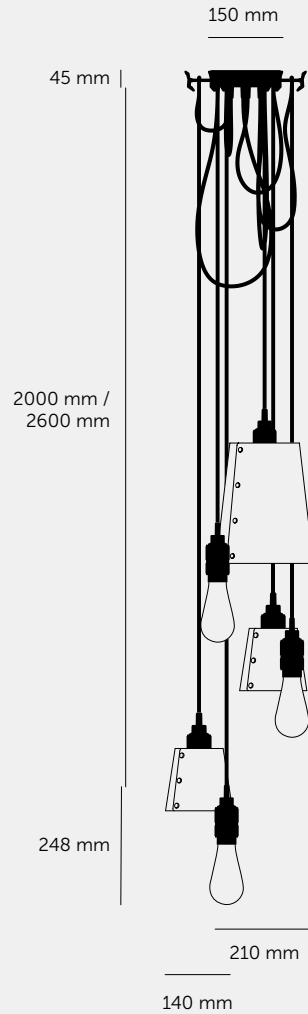

BUSTER+PUNCH

LONDON

[product.]

HOOKED 6.0 / MIX / GRAPHITE

[motion. **FIXED.**]

[knurl. **CROSS.**]

[range. **LIGHTING.**]

[region. **ROW.**]

A ceiling light with six pendants and made from solid metal with matt rubber detailing. Each pendant length can be adjusted and hooked onto a solid metal hook, ensuring a unique sculptural shape. The light comes with one large and two small metal light shades, finished in *stone* or *graphite* powder coating. Buster + Punch offers a range of light bulbs that look great with this light and are sold separately.

[type. **HOOKED 6.0 / MIX / GRAPHITE.**]

[info. **MEASUREMENTS.**]

[info. **SPECIFICATIONS.**]

Ceiling pendant light
6 solid metal lamp holders
6 solid metal hooks
2 x small shades
1 x large shade
E27 / 200-240V / IP20
Max 6 x 40W bulbs
Bulbs sold separately
CE Class 1 approval

[info. **FINISH & SKU NUMBERS.**]

[finish.]	[2 M Cable.]	[2.6 M Cable.]
 Steel	RHK-19440	RHK-19442
 Brass	RHK-18432	RHK-18434
 Smoked Bronze	RHK-20436	RHK-20438

[info. **CARE INSTRUCTIONS.**]

Wipe with damp cloth with no loose hairs, avoid using any chemicals. All finishes are prone to aging.