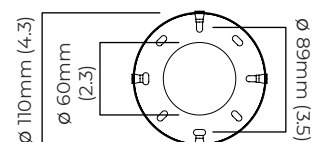

CIELO CEILING / WALL LARGE

FINISH

bronze with handmade fritted glass
satin brass with handmade fritted glass

DIMENSIONS (body of fixture)

ø 385 x 130 mm (dia x d)

WEIGHT

4kg (8.8lbs)

ILLUMINATION

trailing edge dimmable / phase cut (rotary dimmer) - standard
DALI option available (220-240v only)
0/1-10v (220-240v or 110-130v) - on request

CEILING ROSE / PLATE

round ceiling rose - ø 116 x 35 mm (dia x h)

CERTIFICATION

VIEW ON WEBSITE

mounting plate dimensions

*Diagrams are not to scale.

CIELO CEILING / WALL LARGE - DALI-A

FINISH

bronze with handmade fritted glass
satin brass with handmade fritted glass

DIMENSIONS (body of fixture)

*Diagrams are not to scale.

CIELO CEILING / WALL LARGE - DALI-B

FINISH

bronze with handmade fritted glass
satin brass with handmade fritted glass

DIMENSIONS (body of fixture)

ø 385 x 130 mm (dia x d)

WEIGHT