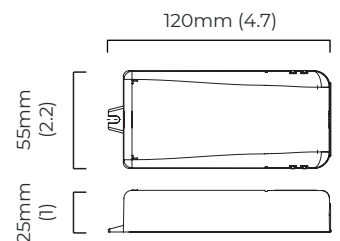

CIELO CEILING / WALL LARGE

FINISH

bronze with handmade fritted glass
satin brass with handmade fritted glass

DIMENSIONS (body of fixture)

ø 385 x 130 mm (dia x d)

WEIGHT

4kg (8.8lbs)

ILLUMINATION

ø 385 x 130 mm (dia x d)

WEIGHT

4kg (8.8lbs)

ILLUMINATION

220-240v - integrated LED - 8w - 2700k
DALI LED driver to be installed in the wall/ceiling cavity
drivers must be installed up to 20 meters from the body of the light

DIMMING

DALI compatible

CEILING ROSE / PLATE

round ceiling rose - ø 116 x 35 mm (dia x h)

CERTIFICATION

VIEW ON WEBSITE

mounting plate dimensions

DALI LED driver dimensions

*Diagrams are not to scale.

CIELO CEILING / WALL LARGE - DALI-B

FINISH

bronze with handmade fritted glass
satin brass with handmade fritted glass

DIMENSIONS (body of fixture)

ø 385 x 130 mm (dia x d)

WEIGHT