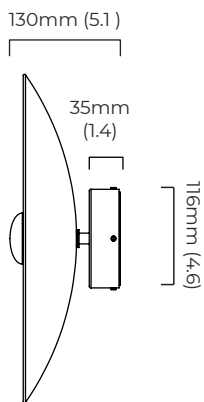

CIELO CEILING / WALL LARGE

FINISH

bronze with handmade fritted glass
satin brass with handmade fritted glass

DIMENSIONS (body of fixture)

ø 385 x 130 mm (dia x d)

WEIGHT

4kg (8.8lbs)

ILLUMINATION

CERTIFICATION

VIEW ON WEBSITE

mounting plate dimensions

*Diagrams are not to scale.

CIELO CEILING / WALL LARGE - DALI-A

FINISH

bronze with handmade fritted glass
satin brass with handmade fritted glass

DIMENSIONS (body of fixture)

DIMMING

DALI compatible

CEILING ROSE / PLATE

round ceiling rose - ø 116 x 35 mm (dia x h)

CERTIFICATION

VIEW ON WEBSITE

mounting plate dimensions

DALI LED driver dimensions

*Diagrams are not to scale.

CIELO CEILING / WALL LARGE - DALI-B

FINISH

bronze with handmade fritted glass
satin brass with handmade fritted glass

DIMENSIONS (body of fixture)

ø 385 x 130 mm (dia x d)

WEIGHT