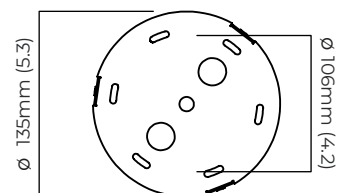

CIELO CEILING / WALL LARGE

FINISH

bronze with handmade fritted glass
satin brass with handmade fritted glass

DIMENSIONS (body of fixture)

ø 385 x 130 mm (dia x d)

WEIGHT

4kg (8.8lbs)

ILLUMINATION

*Diagrams are not to scale.

CIELO CEILING / WALL LARGE - DALI-B

FINISH

bronze with handmade fritted glass
satin brass with handmade fritted glass

DIMENSIONS (body of fixture)

ø 385 x 130 mm (dia x d)

WEIGHT

4kg (8.8lbs)

ILLUMINATION

220-240v - integrated LED - 8w - 2700k
DALI LED driver to be installed in the ceiling/wall rose

DIMMING

DALI compatible

CEILING ROSE / PLATE

round ceiling rose - ø 140 x 35 mm (dia x h)

CERTIFICATION

VIEW ON WEBSITE

mounting plate dimensions

*Diagrams are not to scale.

CIELO CEILING / WALL LARGE

CIELO CEILING / WALL LARGE

SKU NUMBER	FINISH DESCRIPTION	VOLTAGE
CIECWLBZFG-240	bronze with handmade fritted glass	220 - 240V
CIECWLSBFG-240	satin brass with handmade fritted glass	220 - 240V
CIECWLBZFG-110	bronze with handmade fritted glass	110 - 130V
CIECWLSBFG-110	satin brass with handmade fritted glass	110 - 130V