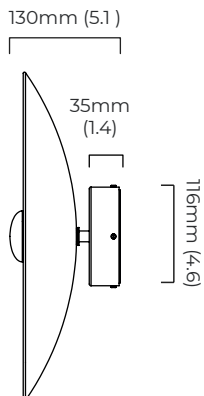

CIELO CEILING / WALL LARGE

FINISH

bronze with handmade fritted glass
satin brass with handmade fritted glass

DIMENSIONS (body of fixture)

ø 385 x 130 mm (dia x d)

WEIGHT

4kg (8.8lbs)

ILLUMINATION

trailing edge dimmable / phase cut (rotary dimmer) - standard
DALI option available (220-240v only)
0/1-10v (220-240v or 110-130v) - on request

CEILING ROSE / PLATE

round ceiling rose - ø 116 x 35 mm (dia x h)

CERTIFICATION

VIEW ON WEBSITE

mounting plate dimensions

*Diagrams are not to scale.

CIELO CEILING / WALL LARGE - DALI-A

FINISH

bronze with handmade fritted glass
satin brass with handmade fritted glass

DIMENSIONS (body of fixture)

*Diagrams are not to scale.

CIELO CEILING / WALL LARGE - DALI-B

FINISH

bronze with handmade fritted glass
satin brass with handmade fritted glass

DIMENSIONS (body of fixture)

ø 385 x 130 mm (dia x d)

WEIGHT