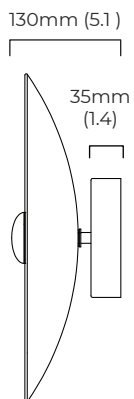

CIELO CEILING / WALL LARGE

FINISH

bronze with handmade fritted glass
satin brass with handmade fritted glass

DIMENSIONS (body of fixture)

ø 385 x 130 mm (dia x d)

WEIGHT

4kg (8.8lbs)

ILLUMINATION

CERTIFICATION

VIEW ON WEBSITE

mounting plate dimensions

*Diagrams are not to scale.

CIELO CEILING / WALL LARGE - DALI-A

FINISH

bronze with handmade fritted glass
satin brass with handmade fritted glass

DIMENSIONS (body of fixture)

*Diagrams are not to scale.

CIELO CEILING / WALL LARGE - DALI-B

FINISH

bronze with handmade fritted glass
satin brass with handmade fritted glass

DIMENSIONS (body of fixture)

ø 385 x 130 mm (dia x d)

WEIGHT

CERTIFICATION

VIEW ON WEBSITE

mounting plate dimensions

*Diagrams are not to scale.

CIELO CEILING / WALL LARGE

CIELO CEILING / WALL LARGE

SKU NUMBER	FINISH DESCRIPTION	VOLTAGE
CIECWLBZFG-240	bronze with handmade fritted glass	220 - 240V
CIECWLSBFG-240	satin brass with handmade fritted glass	220 - 240V
CIECWLBZFG-110	bronze with handmade fritted glass	110 - 130V
CIECWLSBFG-110	satin brass with handmade fritted glass	110 - 130V