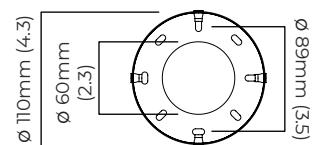

CIELO CEILING / WALL LARGE

FINISH

bronze with handmade fritted glass
satin brass with handmade fritted glass

DIMENSIONS (body of fixture)

ø 385 x 130 mm (dia x d)

WEIGHT

4kg (8.8lbs)

ILLUMINATION

CERTIFICATION

VIEW ON WEBSITE

mounting plate dimensions

*Diagrams are not to scale.

CIELO CEILING / WALL LARGE - DALI-A

FINISH

bronze with handmade fritted glass
satin brass with handmade fritted glass

DIMENSIONS (body of fixture)

DIMMING

DALI compatible

CEILING ROSE / PLATE

round ceiling rose - ø 116 x 35 mm (dia x h)

CERTIFICATION

VIEW ON WEBSITE

mounting plate dimensions

DALI LED driver dimensions

*Diagrams are not to scale.

CIELO CEILING / WALL LARGE - DALI-B

FINISH

bronze with handmade fritted glass
satin brass with handmade fritted glass

DIMENSIONS (body of fixture)

ø 385 x 130 mm (dia x d)

WEIGHT