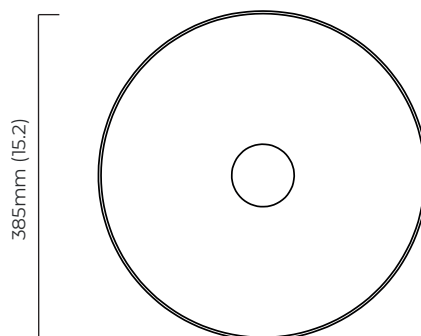

CIELO CEILING / WALL LARGE - DALI-B

FINISH

bronze with handmade fritted glass
satin brass with handmade fritted glass

DIMENSIONS (body of fixture)

ø 385 x 130 mm (dia x d)

WEIGHT

4kg (8.8lbs)

ILLUMINATION

220-240v - integrated LED - 8w - 2700k
DALI LED driver to be installed in the ceiling/wall rose

DIMMING

DALI compatible

CEILING ROSE / PLATE

round ceiling rose - ø 140 x 35 mm (dia x h)

CERTIFICATION

VIEW ON WEBSITE