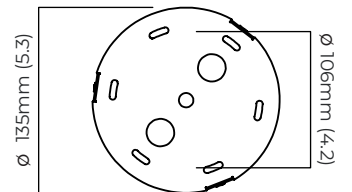

mounting plate dimensions