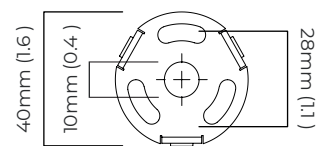

CIELO PENDANT LARGE

FINISH

bronze with handmade fritted glass
satin brass with handmade fritted glass

DIMENSIONS (body of fixture)

ø 385 x 85 mm (dia x h)

WEIGHT

4.5kg (9.9lbs)

please ensure ceiling structure is strong enough to support the weight of the light

CEILING ROSE / PLATE

round ceiling rose - ø 45 x 120 mm (dia x h)

CERTIFICATION

VIEW ON WEBSITE

mounting plate dimensions

North America junction box cover

*Diagrams are not to scale.

CIELO PENDANT LARGE - DALI-A

FINISH

bronze with handmade fritted glass
satin brass with handmade fritted glass

DIMENSIONS (body of fixture)

ø 385 x 85 mm (dia x h)

WEIGHT

4.5kg (9.9lbs)

please ensure ceiling structure is strong enough to support the weight of the light

DALI LED driver dimensions

*Diagrams are not to scale.

CIELO PENDANT LARGE - DALI-B

FINISH

bronze with handmade fritted glass
satin brass with handmade fritted glass

DIMENSIONS (body of fixture)

ø 385 x 85 mm (dia x h)