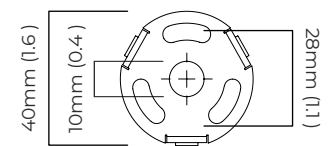

CEILING ROSE / PLATE

round ceiling rose - ø 45 x 120 mm (dia x h)

CERTIFICATION

VIEW ON WEBSITE

mounting plate dimensions

North America junction box cover

*Diagrams are not to scale.

CIELO PENDANT LARGE - DALI-A

FINISH

bronze with handmade fritted glass
satin brass with handmade fritted glass

DIMENSIONS (body of fixture)

ø 385 x 85 mm (dia x h)

WEIGHT

4.5kg (9.9lbs)

please ensure ceiling structure is strong enough to support the weight of the light

drivers must be installed up to 20 meters from the body of the light

DIMMING

DALI compatible

CEILING ROSE / PLATE

round ceiling rose - ø 45 x 120 mm (dia x h)

CERTIFICATION

VIEW ON WEBSITE

mounting plate dimensions

DALI LED driver dimensions

*Diagrams are not to scale.

CIELO PENDANT LARGE - DALI-B

FINISH

bronze with handmade fritted glass
satin brass with handmade fritted glass

DIMENSIONS (body of fixture)

ø 385 x 85 mm (dia x h)