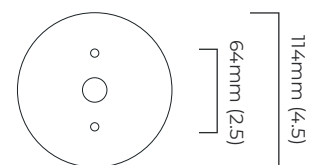

CIELO PENDANT LARGE

FINISH

bronze with handmade fritted glass
satin brass with handmade fritted glass

DIMENSIONS (body of fixture)

ø 385 x 85 mm (dia x h)

WEIGHT

4.5kg (9.9lbs)

please ensure ceiling structure is strong enough to support the weight of the light

CEILING ROSE / PLATE

round ceiling rose - ø 45 x 120 mm (dia x h)

CERTIFICATION

VIEW ON WEBSITE

mounting plate dimensions

North America junction box cover

*Diagrams are not to scale.

CIELO PENDANT LARGE - DALI-A

FINISH

bronze with handmade fritted glass
satin brass with handmade fritted glass

DIMENSIONS (body of fixture)

ø 385 x 85 mm (dia x h)

WEIGHT

4.5kg (9.9lbs)

please ensure ceiling structure is strong enough to support the weight of the light