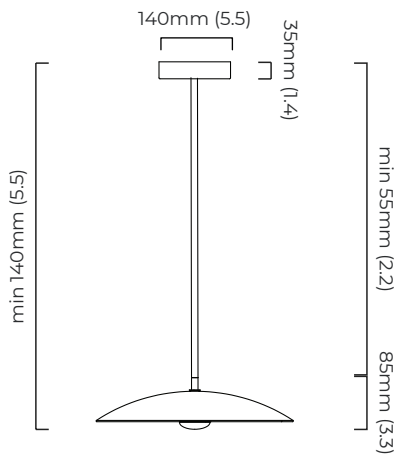

CIELO PENDANT LARGE - DALI-B

FINISH

bronze with handmade fritted glass
satin brass with handmade fritted glass

DIMENSIONS (body of fixture)

ø 385 x 85 mm (dia x h)

WEIGHT

4.5kg (9.9lbs)

please ensure ceiling structure is strong enough to support the weight of the light

OVERALL DROP

minimum 140 mm

supplied with 1000mm drop rod (12.7mm dia) as standard (adjustable on site)

ILLUMINATION

220-240v - integrated LED - 8w - 2700k

DALI LED driver to be installed in the ceiling rose

DIMMING

DALI compatible

CEILING ROSE / PLATE

round ceiling rose - ø 140 x 35 mm (dia x h)

CERTIFICATION

VIEW ON WEBSITE