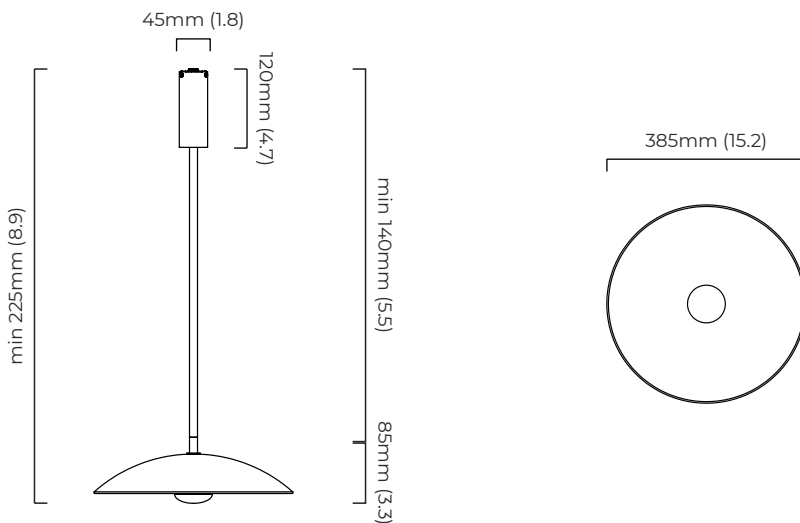

CEILING ROSE / PLATE

round ceiling rose - ø 45 x 120 mm (dia x h)

CERTIFICATION

VIEW ON WEBSITE

mounting plate dimensions

North America junction box cover

*Diagrams are not to scale.

CIELO PENDANT LARGE - DALI-A

FINISH

bronze with handmade fritted glass
satin brass with handmade fritted glass

DIMENSIONS (body of fixture)

ø 385 x 85 mm (dia x h)

WEIGHT

4.5kg (9.9lbs)

please ensure ceiling structure is strong enough to support the weight of the light

drivers must be installed up to 20 meters from the body of the light

DIMMING

DALI compatible

CEILING ROSE / PLATE

round ceiling rose - ø 45 x 120 mm (dia x h)

CERTIFICATION

VIEW ON WEBSITE

mounting plate dimensions

DALI LED driver dimensions

*Diagrams are not to scale.

CIELO PENDANT LARGE - DALI-B

FINISH

bronze with handmade fritted glass
satin brass with handmade fritted glass

DIMENSIONS (body of fixture)

ø 385 x 85 mm (dia x h)