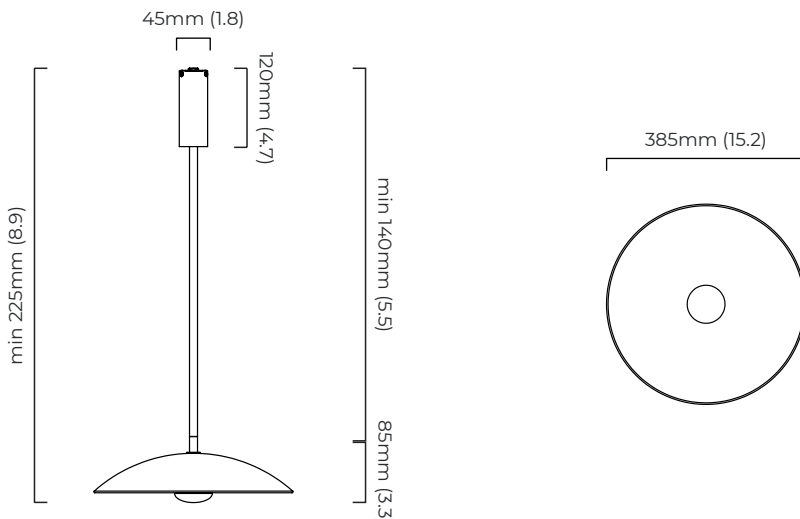

CIELO PENDANT LARGE

FINISH

bronze with handmade fritted glass
satin brass with handmade fritted glass

DIMENSIONS (body of fixture)

ø 385 x 85 mm (dia x h)

WEIGHT

4.5kg (9.9lbs)

please ensure ceiling structure is strong enough to support the weight of the light

OVERALL DROP

minimum 225 mm

supplied with 1000mm drop rod (12.7mm dia) as standard (adjustable on site)

ILLUMINATION

220-240v - integrated LED - 8w - 2700k

110-130v - integrated LED - 8w - 2700k

LED driver to be installed in the ceiling rose

CEILING ROSE / PLATE

round ceiling rose - ø 45 x 120 mm (dia x h)

CERTIFICATION

VIEW ON WEBSITE

mounting plate dimensions

North America junction box cover

*Diagrams are not to scale.

CIELO PENDANT LARGE - DALI-A

FINISH

bronze with handmade fritted glass
satin brass with handmade fritted glass

DIMENSIONS (body of fixture)

ø 385 x 85 mm (dia x h)

WEIGHT

4.5kg (9.9lbs)

please ensure ceiling structure is strong enough to support the weight of the light