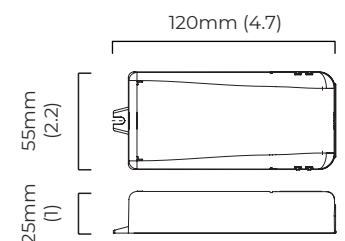

CEILING ROSE / PLATE

round ceiling rose - ø 45 x 120 mm (dia x h)

CERTIFICATION

VIEW ON WEBSITE

mounting plate dimensions

North America junction box cover

*Diagrams are not to scale.

CIELO PENDANT LARGE - DALI-A

FINISH

bronze with handmade fritted glass
satin brass with handmade fritted glass

DIMENSIONS (body of fixture)

ø 385 x 85 mm (dia x h)

WEIGHT

4.5kg (9.9lbs)

please ensure ceiling structure is strong enough to support the weight of the light

drivers must be installed up to 20 meters from the body of the light

DIMMING

DALI compatible

CEILING ROSE / PLATE

round ceiling rose - ø 45 x 120 mm (dia x h)

CERTIFICATION

VIEW ON WEBSITE

mounting plate dimensions

DALI LED driver dimensions

*Diagrams are not to scale.

CIELO PENDANT LARGE - DALI-B

FINISH

bronze with handmade fritted glass
satin brass with handmade fritted glass

DIMENSIONS (body of fixture)

ø 385 x 85 mm (dia x h)