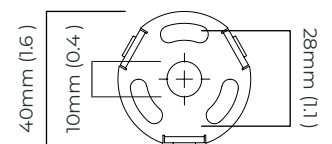

### DIMENSIONS (body of fixture)

ø 315 x 85 mm (dia x h)

### CEILING ROSE / PLATE

round ceiling rose - ø 45 x 120 mm (dia x h)

### mounting plate dimensions