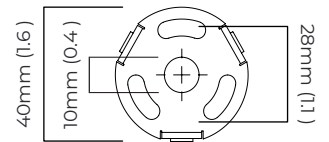

mounting plate dimensions