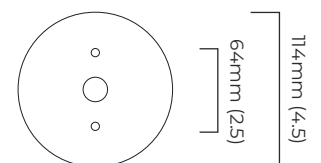

North America junction box cover

*Diagrams are not to scale.