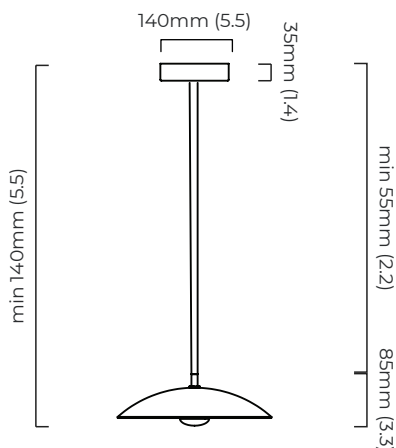

CIELO PENDANT SMALL - DALI-B

FINISH

bronze with handmade fritted glass
satin brass with handmade fritted glass

DIMENSIONS (body of fixture)

ø 315 x 85 mm (dia x h)

WEIGHT

3.5kg (7.7lbs)

please ensure ceiling structure is strong enough to support the weight of the light

OVERALL DROP

minimum 140 mm

supplied with 1000mm drop rod (12.7mm dia) as standard (adjustable on site)

ILLUMINATION

integrated LED - 8w - 2700k

DALI LED driver to be installed in the ceiling rose

DIMMING

Dali compatible

CEILING ROSE / PLATE

round ceiling rose - ø 140 x 35 mm (dia x h)

CERTIFICATION

VIEW ON WEBSITE