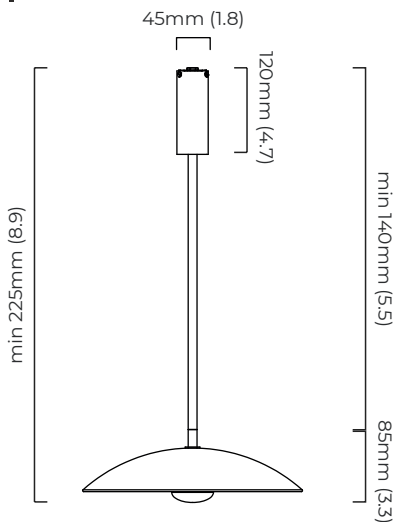

CIELO PENDANT SMALL

FINISH

bronze with handmade fritted glass
satin brass with handmade fritted glass

DIMENSIONS (body of fixture)

ø 315 x 85 mm (dia x h)

WEIGHT

3.5kg (7.7lbs)

please ensure ceiling structure is strong enough to support the weight of the light

OVERALL DROP

minimum 225 mm
supplied with 1000mm drop rod (12.7mm dia) as standard (adjustable on site)

ILLUMINATION

220-240v - integrated LED - 8w - 2700k
110-130v - integrated LED - 8w - 2700k
LED driver to be installed in the ceiling rose
drivers must be installed up to 20 meters from the body of the light

DIMMING

trailing dimmable / phase cut (rotary dimmer) - standard
DALI option available (220-240v only)
0/1-10v (220-240v or 110-130v) - on request

CEILING ROSE / PLATE

round ceiling rose - ø 45 x 120 mm (dia x h)

CERTIFICATION

VIEW ON WEBSITE

mounting plate dimensions

North America junction box cover

*Diagrams are not to scale.