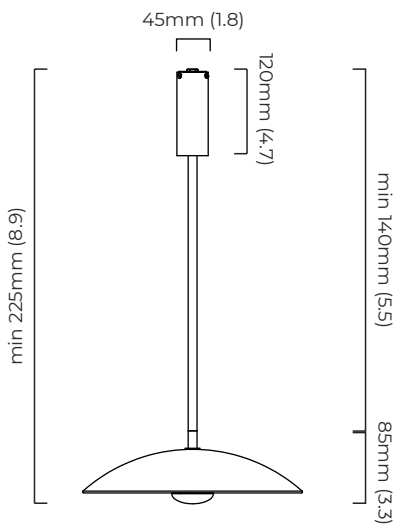

CIELO PENDANT SMALL - DALI-A

FINISH

bronze with handmade fritted glass
satin brass with handmade fritted glass

DIMENSIONS (body of fixture)

ø 315 x 85 mm (dia x h)

WEIGHT

3.5kg (7.7lbs)

please ensure ceiling structure is strong enough to support the weight of the light

OVERALL DROP

minimum 225 mm

supplied with 1000mm drop rod (12.7mm dia) as standard (adjustable on site)

ILLUMINATION

220-240v - integrated LED - 8w - 2700k

DALI LED driver to be installed in the ceiling cavity

drivers must be installed up to 20 meters from the body of the light

DIMMING

DALI compatible

CEILING ROSE / PLATE

round ceiling rose - ø 45 x 120 mm (dia x h)

CERTIFICATION

VIEW ON WEBSITE