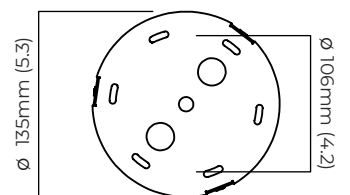

mounting plate dimensions