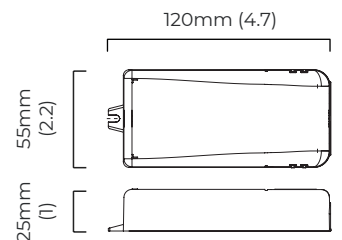

DALI LED driver dimensions

*Diagrams are not to scale.