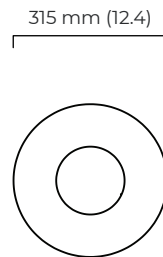

CIELO PENDANT SMALL - DALI-B

FINISH

bronze with handmade fritted glass
satin brass with handmade fritted glass

DIMENSIONS (body of fixture)

ø 315 x 85 mm (dia x h)

WEIGHT

3.5kg (7.7lbs)

please ensure ceiling structure is strong enough to support the weight of the light

OVERALL DROP

minimum 140 mm

supplied with 1000mm drop rod (12.7mm dia) as standard (adjustable on site)

ILLUMINATION

integrated LED - 8w - 2700k

DALI LED driver to be installed in the ceiling rose

DIMMING

Dali compatible

CEILING ROSE / PLATE

round ceiling rose - ø 140 x 35 mm (dia x h)

CERTIFICATION

VIEW ON WEBSITE