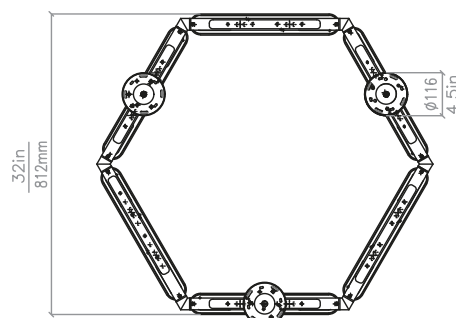

LINE DRAWINGS