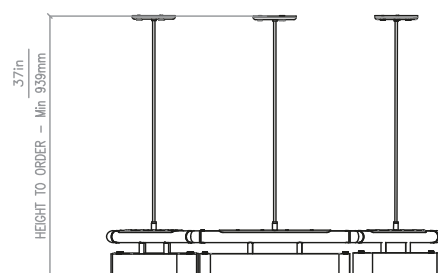

LINE DRAWINGS