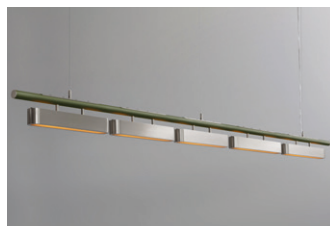

SATIN NICKEL | SATIN OLIVE