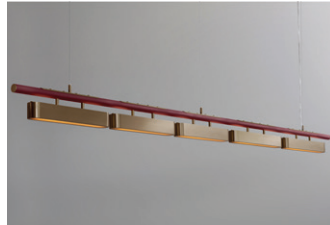

ANTIQUE BRASS | TEXTURED OXBLOOD