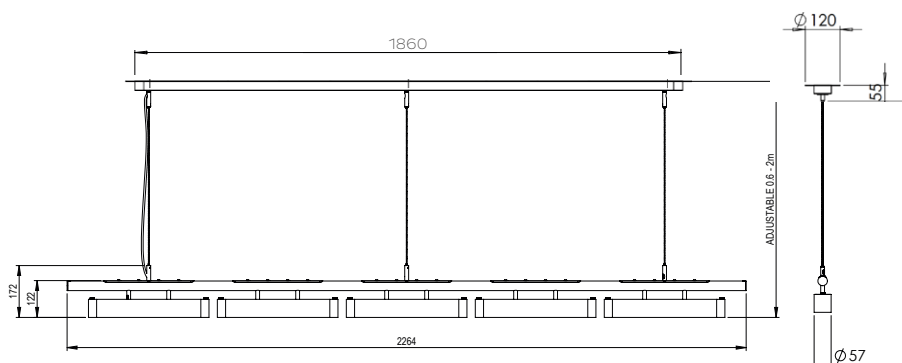

LINE DRAWINGS