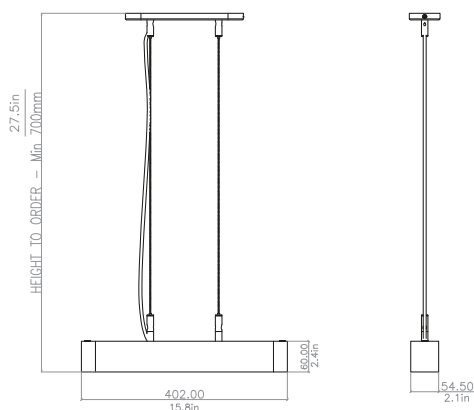

LINE DRAWINGS