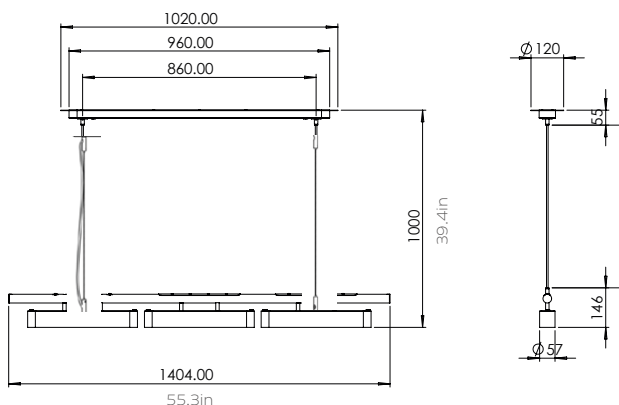

LINE DRAWINGS