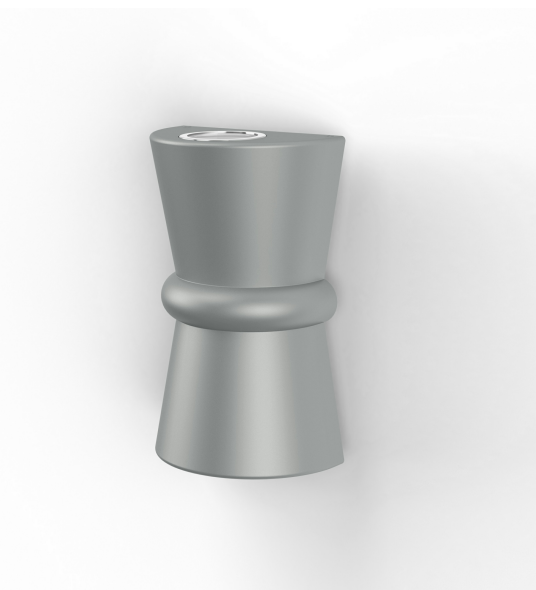

Duo

catalogue 2024 p. 198

ref. 120001105

EAN. 3663660166133

Model ①

Technical data

Rated voltage	230V AC
Input voltage range	220 - 240 V AC
Driver output	-
Alimentation output	-
Class	1
IP	44
IK	-
Diffuser	Toughened clear glass
Bulb cover	No
Source	GU10 PAR16 LED
Color temperature real output	-
Real light output	- lm
Total consumption	- W
Energy class	Classe de la lampe (non fournie)
Luminous efficacy	-
IRC	-
SDCM	-
Optic	-
Dimmable	-
Ta	-
Led lifetime	-
Ambient temperature range	-10 ~50°C
UGR	-
ULR	-
THDI	-
Fixing kit	Yes
With sensor	No
With IP55 socket	No

[Download the installation manual](#)

Duo

catalogue 2024 p. 198

ref. 120001105

EAN. 3663660166133

Model 1

Materials and finishes

Material	aluminium
Colour	Silk grey - 105 - RAL 7044