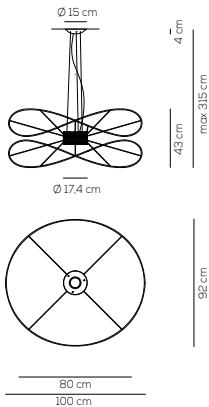

chrome canopy

SP HOOPS 2

kg 5,7 m³ 0,43

HOOPS / con illuminazione verso alto e basso / with upward and downward lighting

Type	Article	Colours / Finish	Source
SP	HOOPS 2	BC white/ BC white NE black / NE black OR gold / OR gold CR chrome / CR chrome	LED 32W - diffused beam 3000K other CCT options available upon request