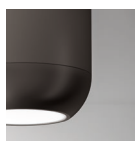

NI
Matt
nickel

SPURBMIG _ _ XXLED

CUSTOMER _____ NOTES _____

NOTICE:

Luminous flux (lm) and efficacy (lm/W) for all LED luminaires is based on nominal ratings of the LED sources.
Technical data could be subject to alteration without notice. Axo Light does not provide legal guarantee for the accuracy of this data sheet.