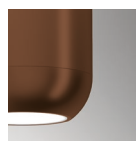

BR
Matt
bronze