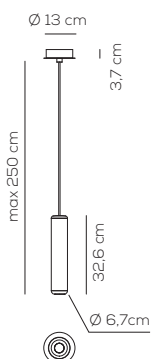

SPURBMIG
Design by Dima Loginoff

Collection consisting of aluminium ceiling lamps and suspended lamps.
Available in several colours and sizes.

Typology: SUSPENSION LAMP

Ratings

- Built in line voltage **LED** module
- CCT 3000 K
- Downlight
- Surface installation over holes
- Supply voltage ~220-240V
- Switch mode: on-off, dimmable trailing edge
- Aluminium body, painted
- Diffuser

SP URB MI G

kg 0,5 m³ 0,04

Product code composition

URBAN MINI / solo con illuminazione verso il basso / downward lighting only

Type	Article	Colours	Finishing	Source
SP	URB MI G	BC wrinkled white BR matt bronze NI matt nickel	XX	LED 8W - diffused beam 2700K 4000K

CE IP20 CRI90  220-240VAC **LED** (~640 lm* ~80 lm/W* 3000K*)

example composition code SP URB MI G NI XX LED

Available colors

BC
Wrinkled
white

BR
Matt
bronze

NI
Matt
nickel

SPURBMIG _ _ XXLED

CUSTOMER _____ NOTES _____